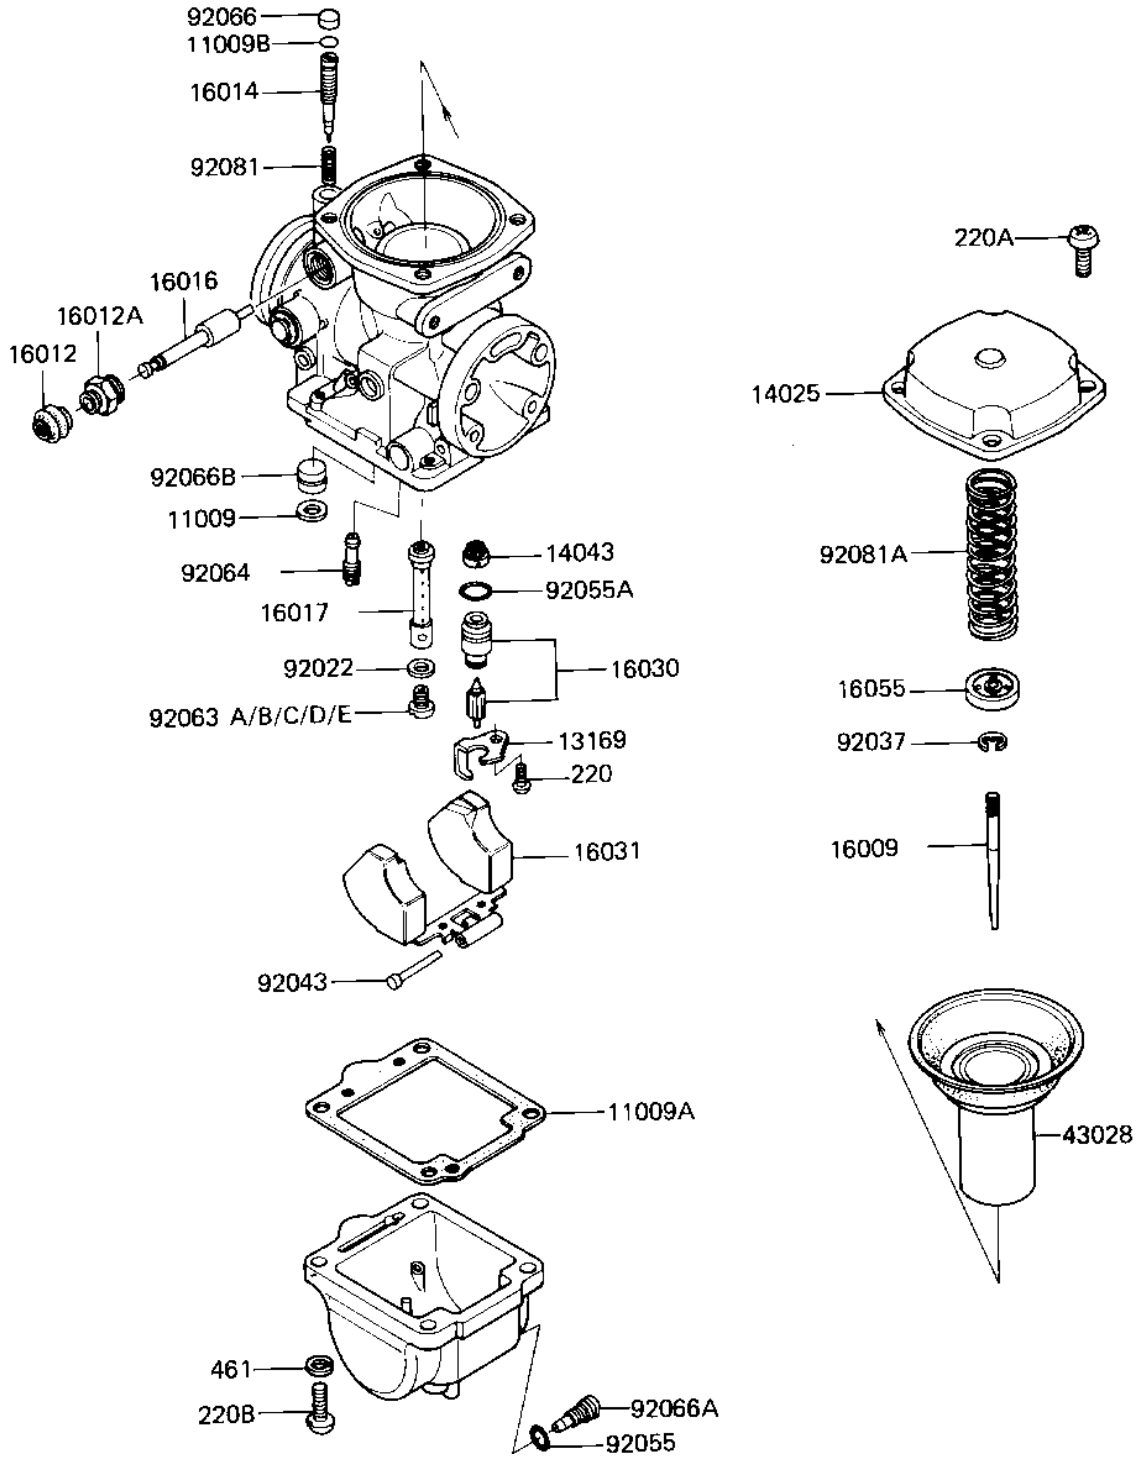

## 1982 750 CSR-Twin PARTS DIAGRAM

CARBURETOR PARTS

E1612-0024

## 1982 750 CSR-Twin PARTS LIST

### CARBURETOR PARTS

ITEM NAME	PART NUMBER	QUANTITY
GASKET,CARB. PLUG (Ref # 11009)	11009-1240	1
GASKET,FLOAT CHAMBER (Ref # 11009A)	11009-1241	1
"O" RING (Ref # 11009B)	16038-022	1
PLATE (Ref # 13169)	13169-1482	1
COVER (Ref # 14025)	14025-1395	1
FILTER,FLOAT VALVE (Ref # 14034)	14043-1010	1
NEEDLE-JET-5C50 (Ref # 16009)	16009-1100	1
CAP-STARTER PLUNGER (Ref # 16012)	16012-1010	1
CAP-STARTER PLUNGER (Ref # 16012A)	16012-1011	1
SCREW-PILOT AIR (Ref # 16014)	16014-1014	1
PLUNGER (Ref # 16016)	16016-1019	1
JET-NEEDLE,Y-9 (Ref # 16017)	16017-1099	1
VALVE-FLOAT (Ref # 16030)	16030-1016	1
FLOAT (Ref # 16031)	16031-1013	1
PLATE,NEEDLE (Ref # 16055)	16055-010	1
DIAPHRAGM (Ref # 43028)	43028-1032	1
WASHER MAIN JET (Ref # 92022)	16034-001	1
CIRCLIP (Ref # 92037)	16008-014	1
PIN,FLOAT (Ref # 92043)	16032-008	1
"O" RING (Ref # 92055)	92055-044	1
"O" RING (Ref # 92055A)	92055-1105	1
MAIN JET,#110R (Ref # 92063A)	92063-1038	1
JET-MAIN,#A120 (Ref # 92063B)	92063-1106	1
JET-MAIN,#117.5 (Ref # 92063C)	92063-1107	1
MAIN JET,A115 (Ref # 92063D)	92063-1109	1
JET-PILOT (Ref # 92064)	92064-1039	1
PLUG,PILOT SCREW (Ref # 92066)	92066-1051	1
SCREW,DRAIN (Ref # 92066A)	92066-1064	1
PLUG,CARBURETOR (Ref # 92066B)	92066-1086	1

### CARBURETOR PARTS

ITEM NAME	PART NUMBER	QUANTITY
SPRING,PILOT SCREW (Ref # 92081)	16022-016	1
SPRING,DPHRGM VALVE (Ref # 92081A)	92081-1363	1
SCREW PAN HEAD 4X6 (Ref # 220)	220B0406	1
SCREW PAN HEAD 5X10 (Ref # 220A)	220B0510	1
UNAVAILABLE IN PRICE BOOK (Ref # 220B)	214B0516A	1
WASHER SPRING 5MM (Ref # 461)	461F0500	1