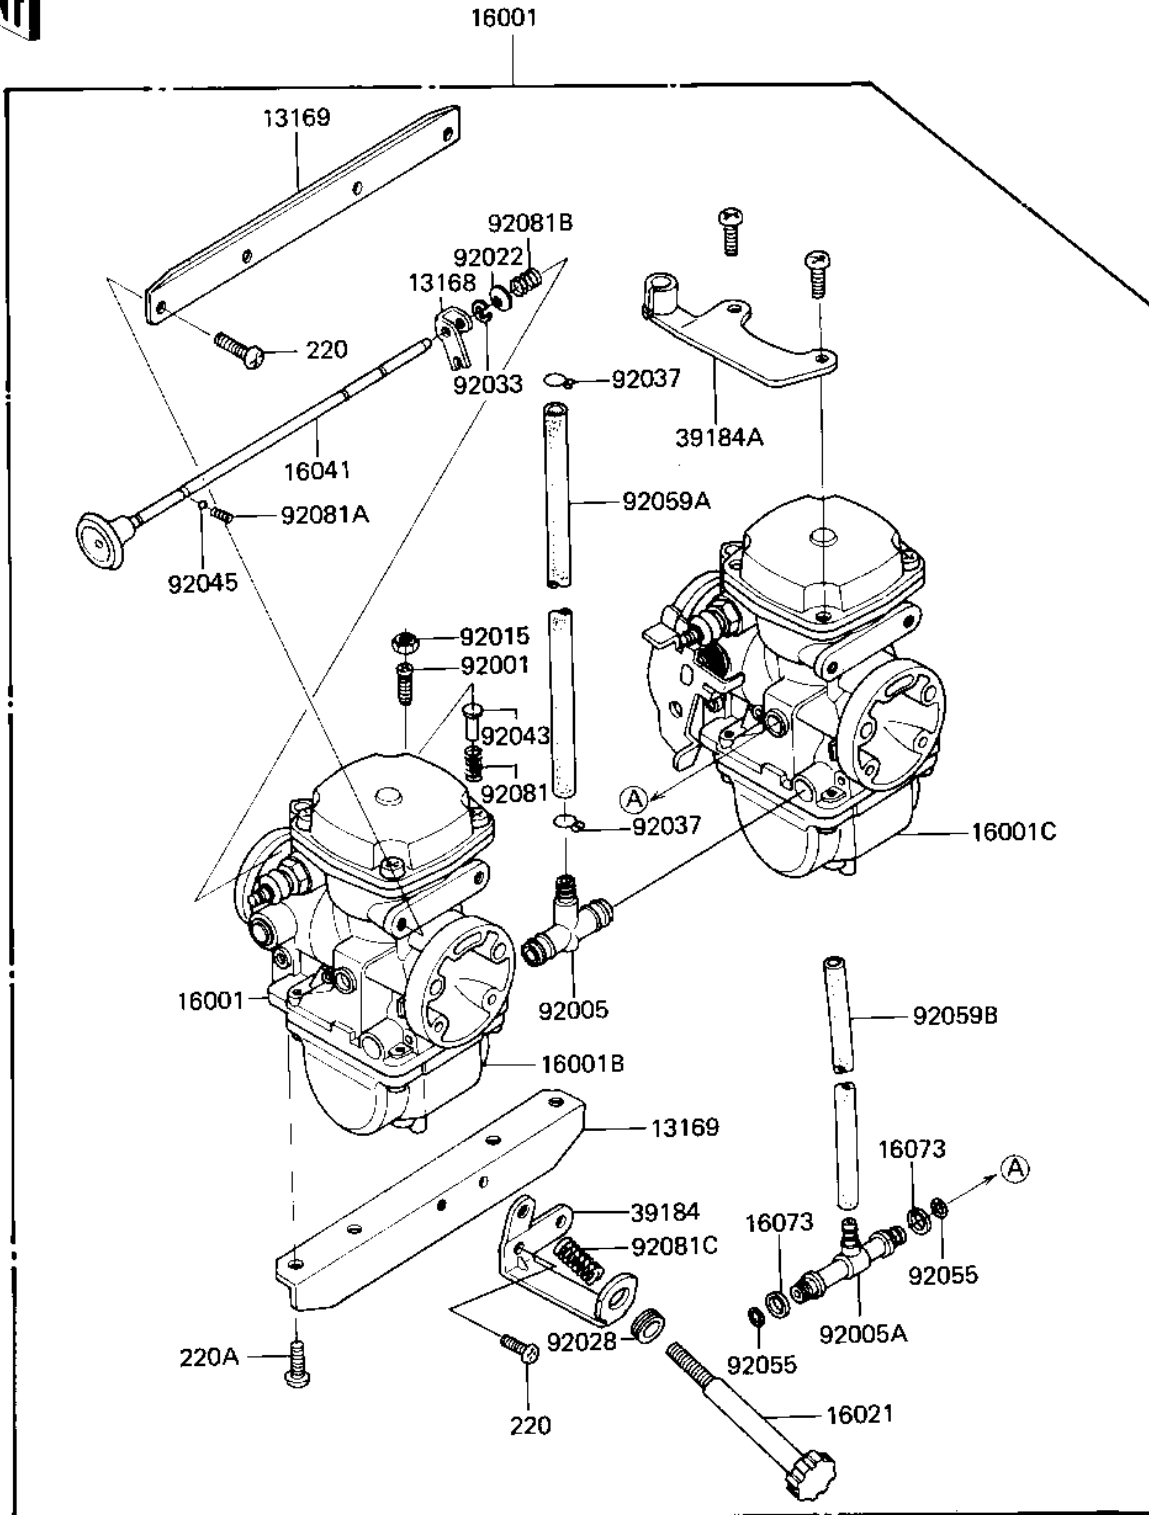

1982 750 CSR-Twin PARTS DIAGRAM

CARBURETOR ASSY

E1611-0037

1982 750 CSR-Twin PARTS LIST

CARBURETOR ASSY

ITEM NAME	PART NUMBER	QUANTITY
LEVER,CHOCK (Ref # 13168)	13168-1091	1
PLATE (Ref # 13169)	13169-1466	1
PLATE (Ref # 13169A)	13169-1467	1
CARBURETOR (Ref # 16001)	16001-1471	1
CARBURETOR,L.H (Ref # 16001B)	16001-1473	1
CARBURETOR,R.H (Ref # 16001C)	16001-1474	1
SCREW-THROTTLE STOP (Ref # 16021)	16021-1035	1
SHAFT-CARBURETOR (Ref # 16041)	16041-1025	1
INSULATOR (Ref # 16073)	16073-1013	1
BRACKET-ASSY,IDLING (Ref # 39184)	39184-1007	1
BRACKET-ASSY (Ref # 39184A)	39184-1010	1
BOLT,ADJUSTING (Ref # 92001)	92001-1447	1
FITTING (Ref # 92005)	92005-1046	1
FITTING (Ref # 92005A)	92005-1047	1
NUT,THROTTLE VLV ADS (Ref # 92015)	92015-1119	1
WASHER,SPRING (Ref # 92022)	92022-1255	1
BUSHING (Ref # 92028)	92028-1071	1
RING-SNAP,E (Ref # 92033)	92033-1066	1
CLAMP,HOSE (Ref # 92037)	92037-1184	1
PIN,THROTTLE VALVE (Ref # 92043)	92043-1079	1
BALL,STEEL,1/8" (Ref # 92045)	600A0400	1
"O" RING (Ref # 92055)	92055-510	1
TUBE,7.5X12.5X250 (Ref # 92059A)	92059-1187	1
TUBE (Ref # 92059B)	92059-1206	1
SPRING,THROTTLE VALV (Ref # 92081)	92081-1259	1
SPRING,FAST IDLE SHF (Ref # 92081A)	92081-1260	1
SPRING,CHOCK SHAFT (Ref # 92081B)	92081-1364	1
SPRING (Ref # 92081C)	92081-1417	1
SCREW PAN HEAD 5X8 (Ref # 220)	220B0508	1

1982 750 CSR-Twin PARTS LIST

CARBURETOR ASSY

ITEM NAME	PART NUMBER	QUANTITY
SCREW PAN HEAD 6X14 (Ref # 220A)	220B0614	1