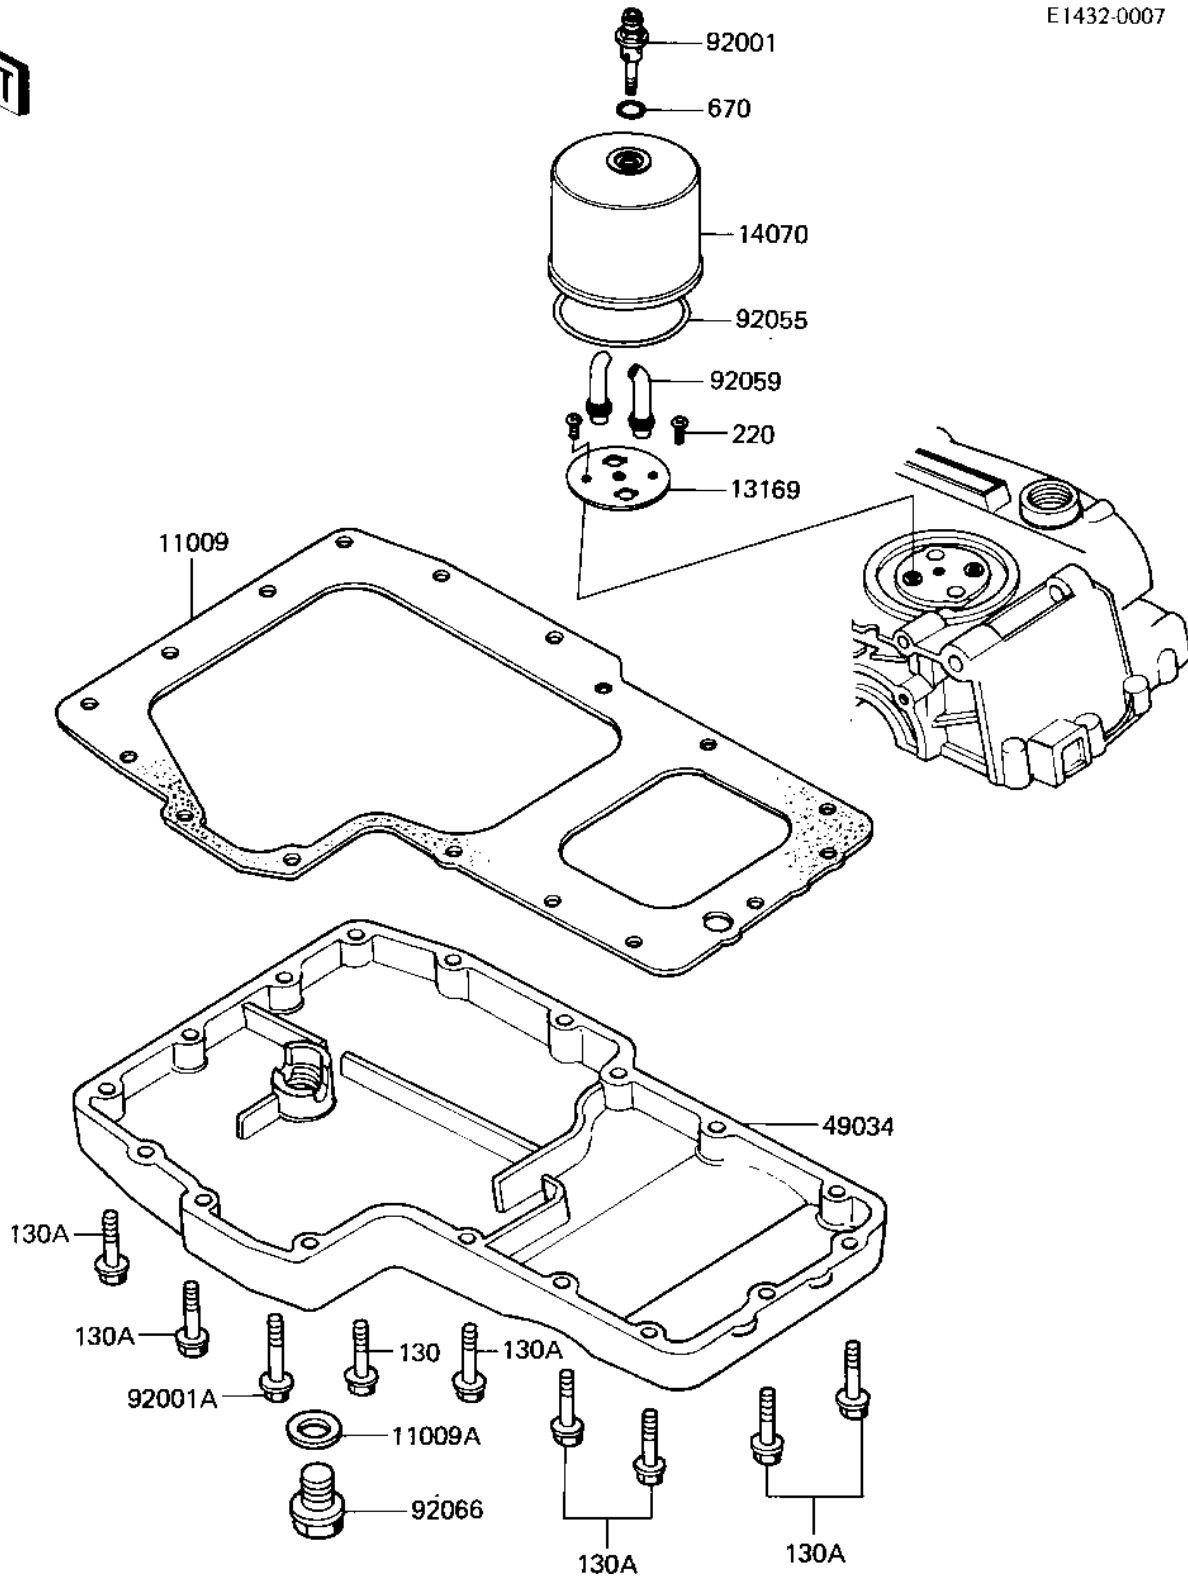

1982 750 CSR-Twin PARTS DIAGRAM

BREATHER COVER/OIL PLAN

E1432-0007

1982 750 CSR-Twin PARTS LIST

BREATHER COVER/OIL PAN

ITEM NAME	PART NUMBER	QUANTITY
GASKET,OIL PAN (Ref # 11009)	16112-004	1
GASKET,DRIN PLUG (Ref # 11009A)	92065-097	1
PLATE,BREATHER (Ref # 13169)	14068-007	1
BODY,BREATHER (Ref # 14070)	14070-007	1
PAN-OIL (Ref # 49034)	49034-1013	1
BOLT,BREATHER FITTIN (Ref # 92001)	92003-098	1
BOLT, HEX HEAD, 6X34 (Ref # 92001A)	92003-159	1
"O" RING,91MM (Ref # 92055)	92055-052	1
TUBE,BREATHER (Ref # 92059)	92059-140	1
PLUG,OIL DRAIN,12X15 (Ref # 92066)	92066-1174	1
UNAVAILABLE IN PRICE BOOK (Ref # 130)	130G062	1
BOLT,FLANGED,6X25 (Ref # 130A)	130G0625	1
SCREW PAN HEAD 6X18 (Ref # 220)	220B0618	1
"O" RING,16MM (Ref # 670)	670B2016	1