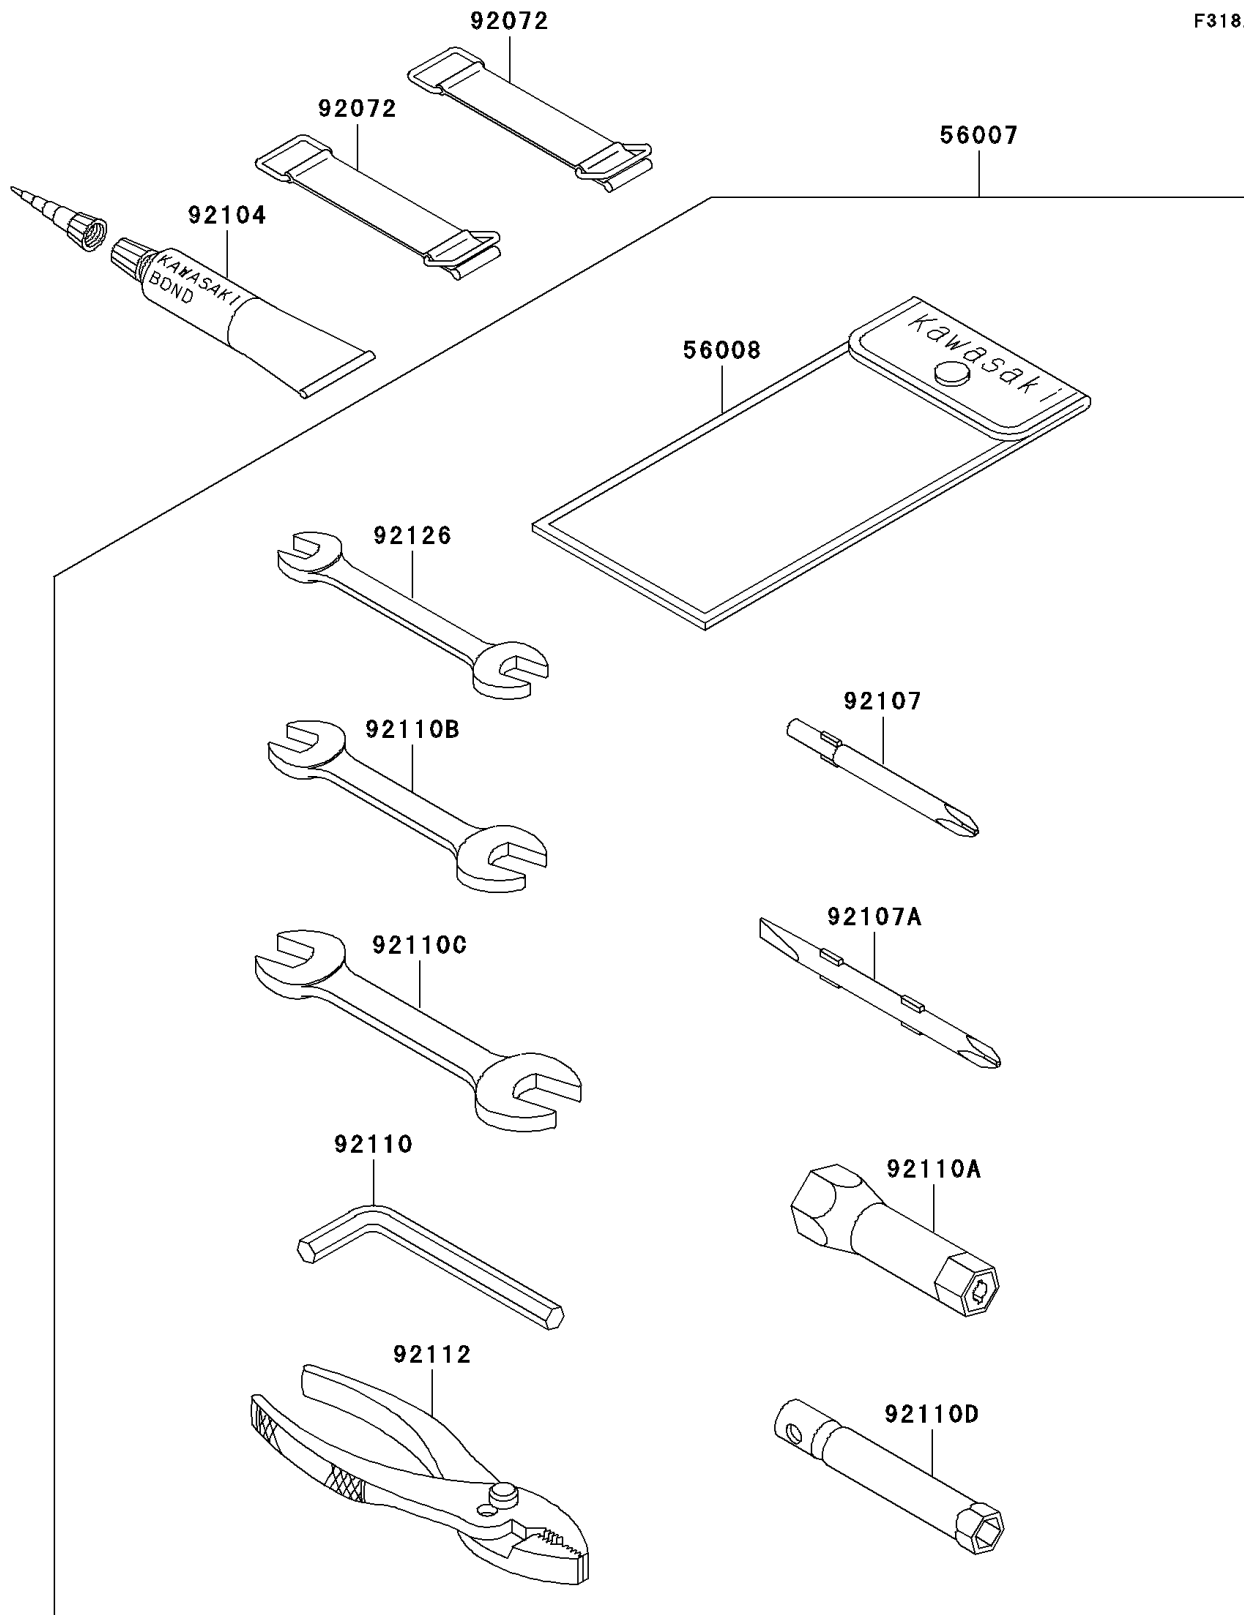

## 2000 JET SKI® 1100 STX® D.I. PARTS DIAGRAM

Owner's Tools

F3182

## 2000 JET SKI® 1100 STX® D.I. PARTS LIST

Owner's Tools

ITEM NAME	PART NUMBER	QUANTITY
TOOL-KIT (Ref # 56007)	56007-3713	1
BAG,TOOL (Ref # 56008)	56008-3702	1
BAND,L=50 (Ref # 92072)	92072-3853	1
GASKET-LIQUID,TUBE,100G,SILVER (Ref # 92104)	92104-002	1
TOOL-DRIVER,#3PHILLIPS (Ref # 92107)	92107-005	1
TOOL-DRIVER,#2PHILLIPS&SLOT (Ref # 92107A)	92107-1051	1
TOOL-WRENCH,ALLEN,5MM (Ref # 92110)	92110-1015	1
TOOL-WRENCH,BOX,16MM (Ref # 92110A)	92110-1116	1
TOOL-WRENCH,OPEN END,10X12 (Ref # 92110B)	92110-1152	1
TOOL-WRENCH,OPEN END,14X17 (Ref # 92110C)	92110-1153	1
TOOL-WRENCH,BOX,10MM (Ref # 92110D)	92110-1156	1
TOOL-PLIERS (Ref # 92112)	92112-1001	1
TOOL-WRENCH,OPEN END,8X10 (Ref # 92126)	92126-004	1