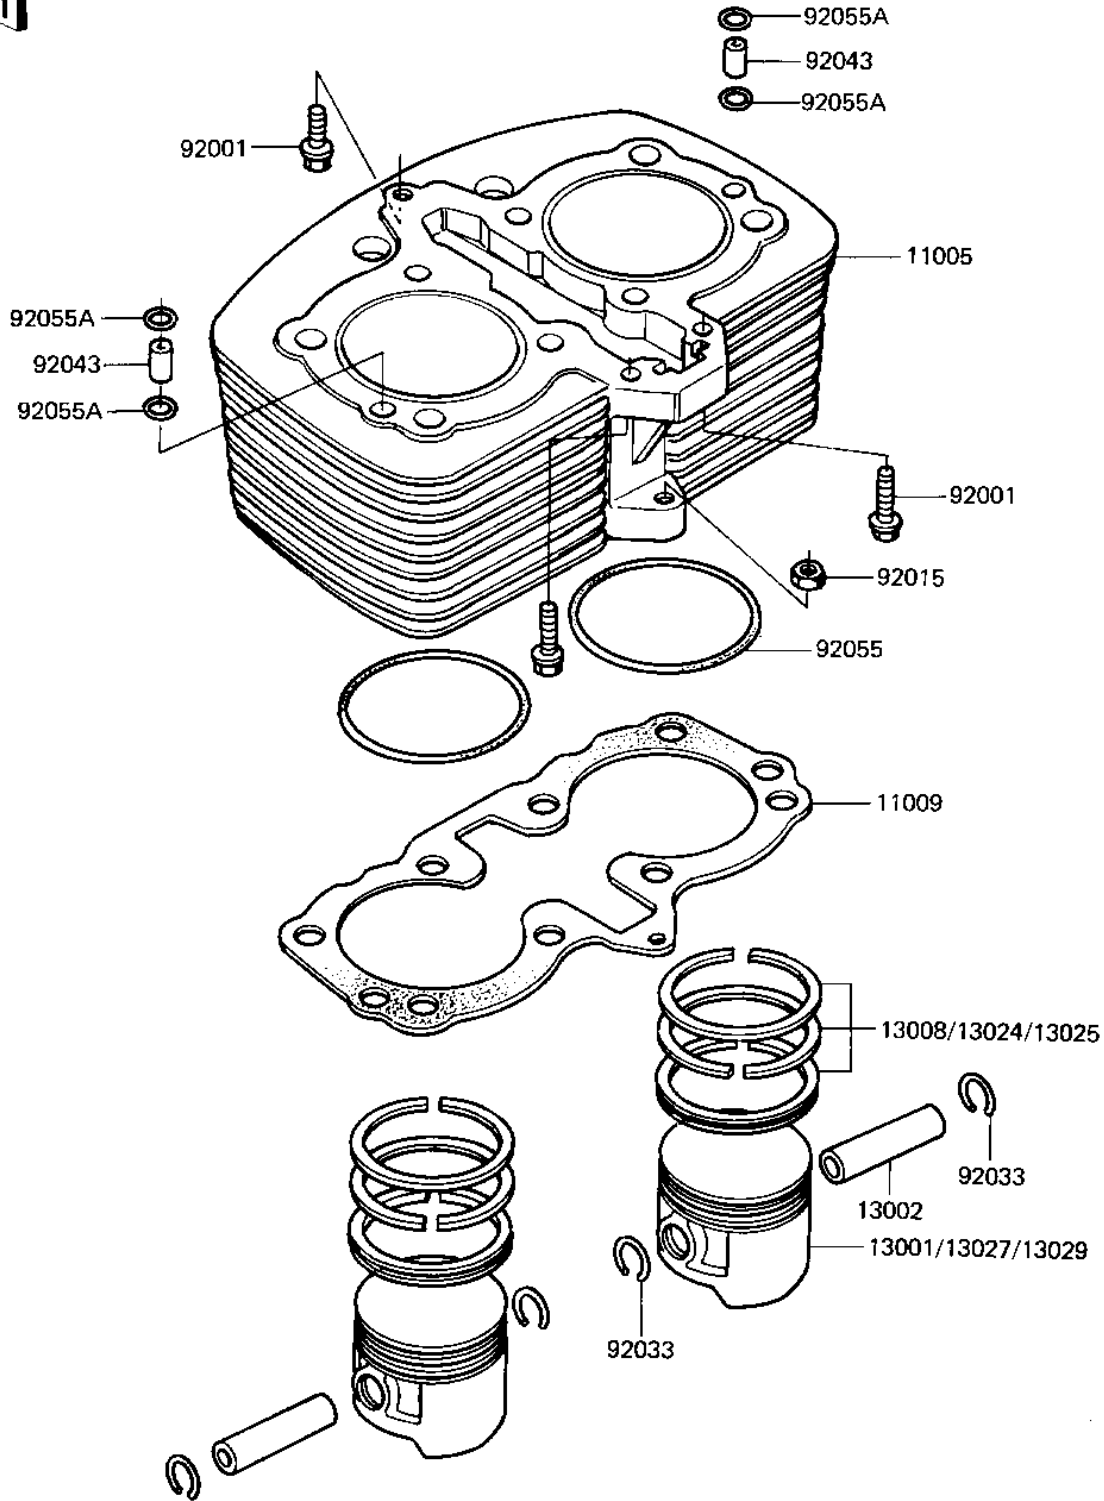

## 1982 750 CSR-Twin PARTS DIAGRAM

CYLINDER/PISTONS

E1120-0015

- 1
- 1
- 1
- 1
- 1
- 1
- 1
- 1
- 1
- 9
- 9
- 9
- 9
- 9
- 9

## 1982 750 CSR-Twin PARTS LIST

CYLINDER/PISTONS

ITEM NAME	PART NUMBER	QUANTITY
CYLINDER-ENGINE (Ref # 11005)	11005-1158	1
GASKET,CYLINDER BASE (Ref # 11009)	11009-042	1
PISTON,STD (Ref # 13001)	13001-1086	1
PIN-PISTON (Ref # 13002)	13002-031	1
RING SET,PISTON (Ref # 13008)	13008-055	1
RING SET,0.040'O.S (Ref # 13024)	13024-059	1
RING SET,0.020'O.S (Ref # 13025)	13025-059	1
PISTON,1.00 O/S (Ref # 13027)	13027-1038	1
PISTON,0.50 O/S (Ref # 13029)	13029-1039	1
BOLT, HEX HEAD, 6X34 (Ref # 92001)	92003-159	1
NUT-6MM (Ref # 92015)	92015-1078	1
CIRCLIP PISTON PIN (Ref # 92033)	92036-008	1
PIN,DOWEL (Ref # 92043)	92042-039	1
"O" RING (Ref # 92055)	92055-081	1
"O" RING (Ref # 92055A)	92055-094	1