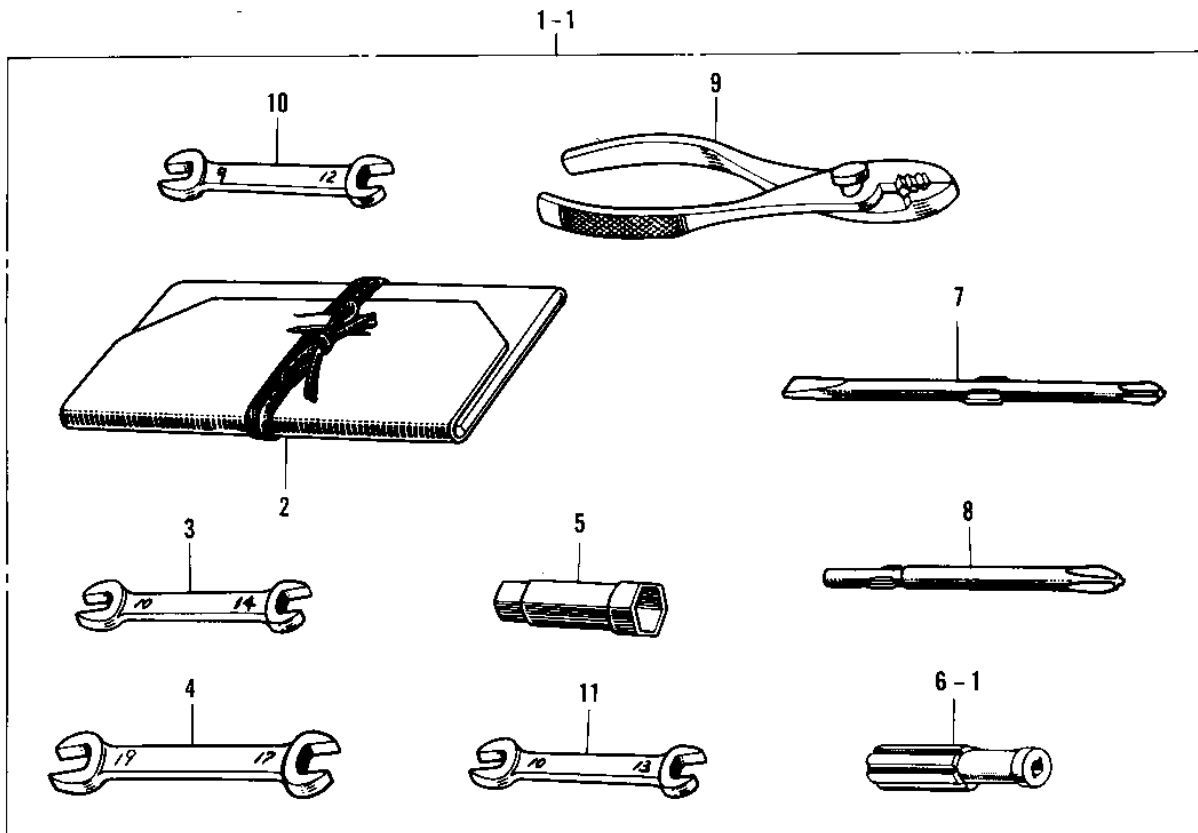

1968 PARTS DIAGRAM

OWNER TOOLS

1968 PARTS LIST

OWNER TOOLS

ITEM NAME	PART NUMBER	QUANTITY
UNAVAILABLE IN PRICE BOOK (Ref # 1)	56007-021	1
UNAVAILABLE IN PRICE BOOK (Ref # 1-1)	56007-013	1
BAG,TOOL (Ref # 2)	56008-008	1
*** N.L.A.*** (Canada) (Ref # 3)	960B1014	1
*** N.L.A.*** (Canada) (Ref # 4)	960B1719	1
92110-012 (Canada) (Ref # 5)	92110-003	1
UNAVAILABLE IN PRICE BOOK (Ref # 6)	92106-003	1
92106-1001 (Canada) (Ref # 6-1)	92106-002	1
TOOL-DRIVER (Ref # 7)	92107-1052	1
SCREW DRIVER #3 PHLIP (Ref # 8)	92107-005	1
92112-003 (Canada) (Ref # 9)	92112-001	1
UNAVAILABLE IN PRICE BOOK (Ref # 10)	960B1013	2