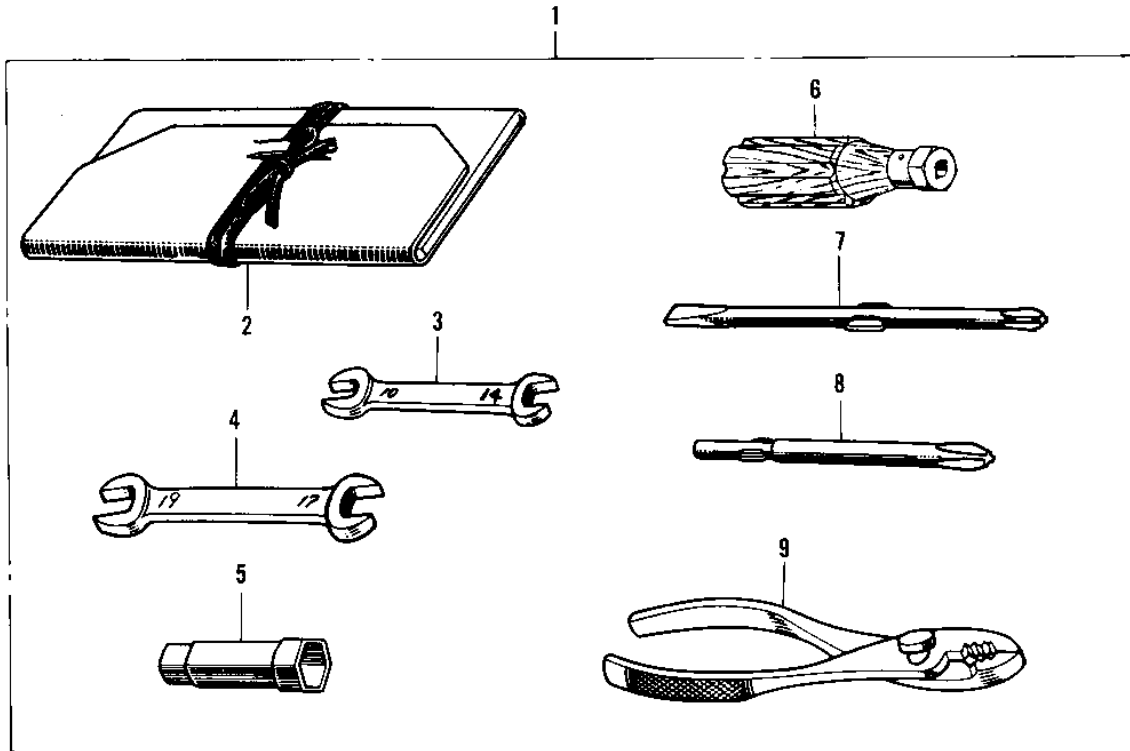

1968 PARTS DIAGRAM

OWNER TOOLS

1968 PARTS LIST

OWNER TOOLS

ITEM NAME	PART NUMBER	QUANTITY
UNAVAILABLE IN PRICE BOOK (Ref # 1)	56007-021	1
UNAVAILABLE IN PRICE BOOK (Ref # 1-1)	56007-013	1
BAG,TOOL (Ref # 2)	56008-008	1
*** N.L.A.*** (Canada) (Ref # 3)	960B1014	1
*** N.L.A.*** (Canada) (Ref # 4)	960B1719	1
92110-012 (Canada) (Ref # 5)	92110-003	1
UNAVAILABLE IN PRICE BOOK (Ref # 6)	92106-003	1
92106-1001 (Canada) (Ref # 6-1)	92106-002	1
TOOL-DRIVER (Ref # 7)	92107-1052	1
SCREW DRIVER #3 PHLIP (Ref # 8)	92107-005	1
92112-003 (Canada) (Ref # 9)	92112-001	1
UNAVAILABLE IN PRICE BOOK (Ref # 10)	960B1013	2