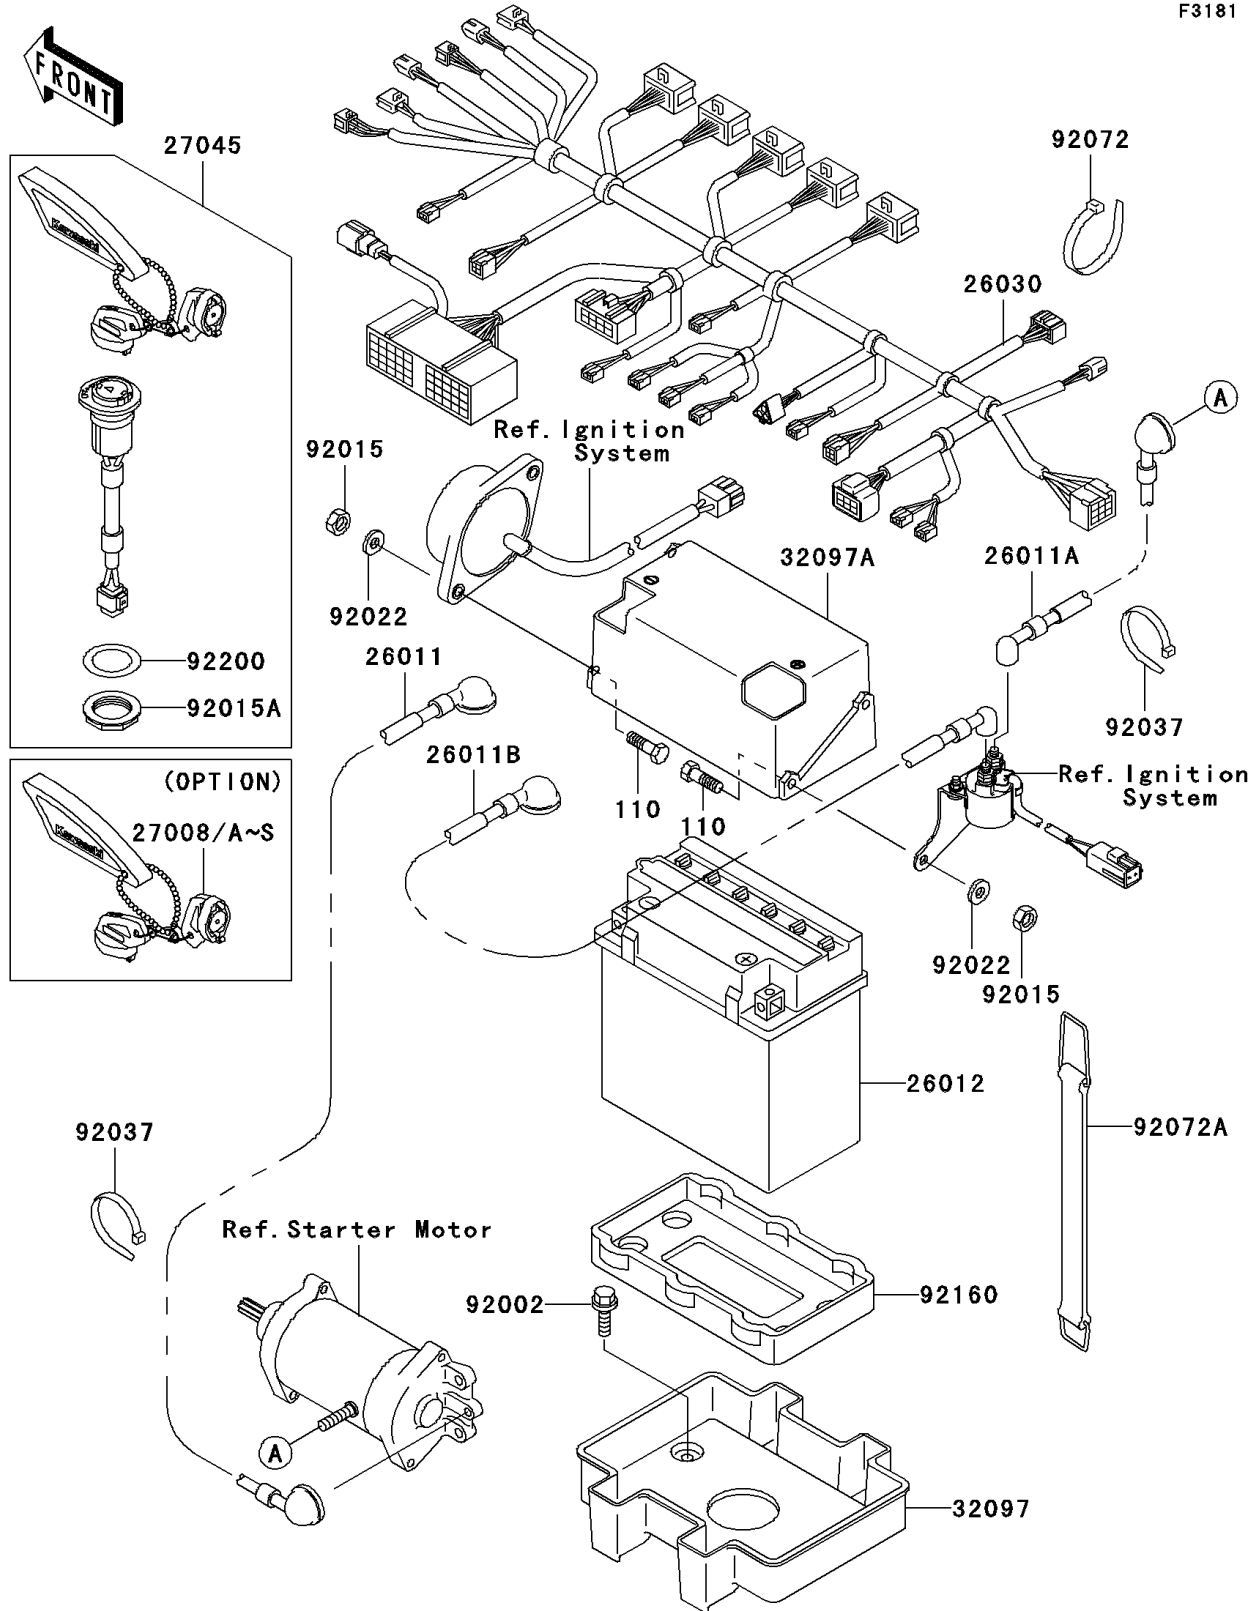

## 2000 JET SKI® 1100 STX® D.I. PARTS DIAGRAM

Electrical Equipment

F3181

## 2000 JET SKI® 1100 STX® D.I. PARTS LIST

Electrical Equipment

ITEM NAME	PART NUMBER	QUANTITY
BOLT,6X16 (Ref # 92002)	92002-3728	1
NUT,6MM (Ref # 92015)	92015-3767	1
NUT (Ref # 92015A)	92015-3848	1
WASHER (Ref # 92022)	92022-567	1
CLAMP (Ref # 92037)	92037-1173	1
BAND,L=201 (Ref # 92072)	92072-3778	1
BAND,340X22 (Ref # 92072A)	92072-3805	1
DAMPER (Ref # 92160)	92160-3929	1
WASHER (Ref # 92200)	92200-3736	1