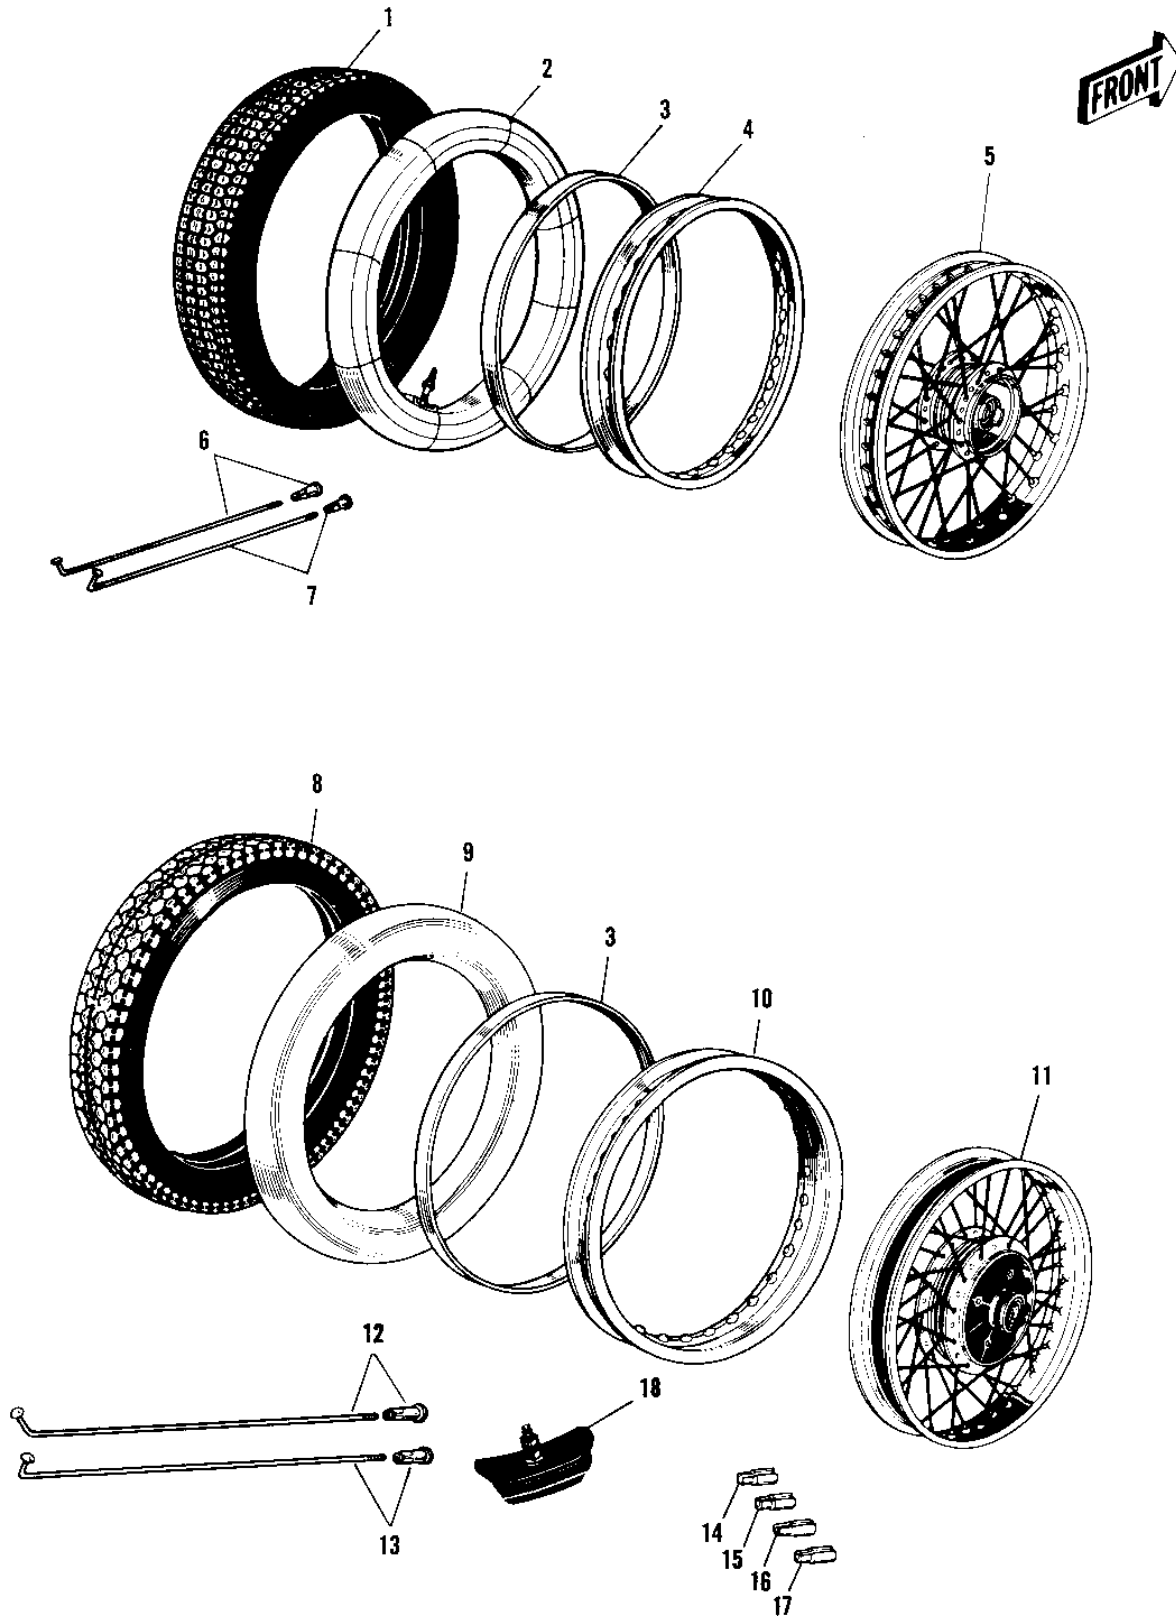

1968 PARTS DIAGRAM

WHEELS/TIRES

1968 PARTS LIST

WHEELS/TIRES

ITEM NAME	PART NUMBER	QUANTITY
TIRE 3.25-19 Y620 (Ref # 1)	41019-001	1
UNAVAILABLE IN PRICE BOOK (Ref # 2)	41022-023	1
BAND RIM (Ref # 3)	41023-015	1
RIM 1.85BX19W (Ref # 4)	41025-031	1
WHEEL ASSY FRONT (Ref # 5)	41074-009	1
SPOKE-ASY,FR INNER (Ref # 6)	41027-015	1
SPOKE-ASY,FR OUTER (Ref # 7)	41028-012	1
UNAVAILABLE IN PRICE BOOK (Ref # 8)	41019-002	1
UNAVAILABLE IN PRICE BOOK (Ref # 9)	41022-024	1
RIM-1.85BX18W (Ref # 10)	41025-020	1
WHEEL ASSY REAR (Ref # 11)	42048-004	1
SPOKE-ASY,RR INNER (Ref # 12)	41027-010	1
SPOKE-ASY,RR OUTER (Ref # 13)	41028-011	1
WEIGHT,BALANCE,10G (Ref # 14)	41075-1007	2
WEIGHT,BALANCE,20G (Ref # 15)	41075-1008	2
WEIGHT,BALANCE,30G (Ref # 16)	41075-1009	2
WEIGHT,BALANCE,5G (Ref # 17)	41075-1010	2
PROTECTOR-BEAD 1.85B (Ref # 18)	41024-007	1