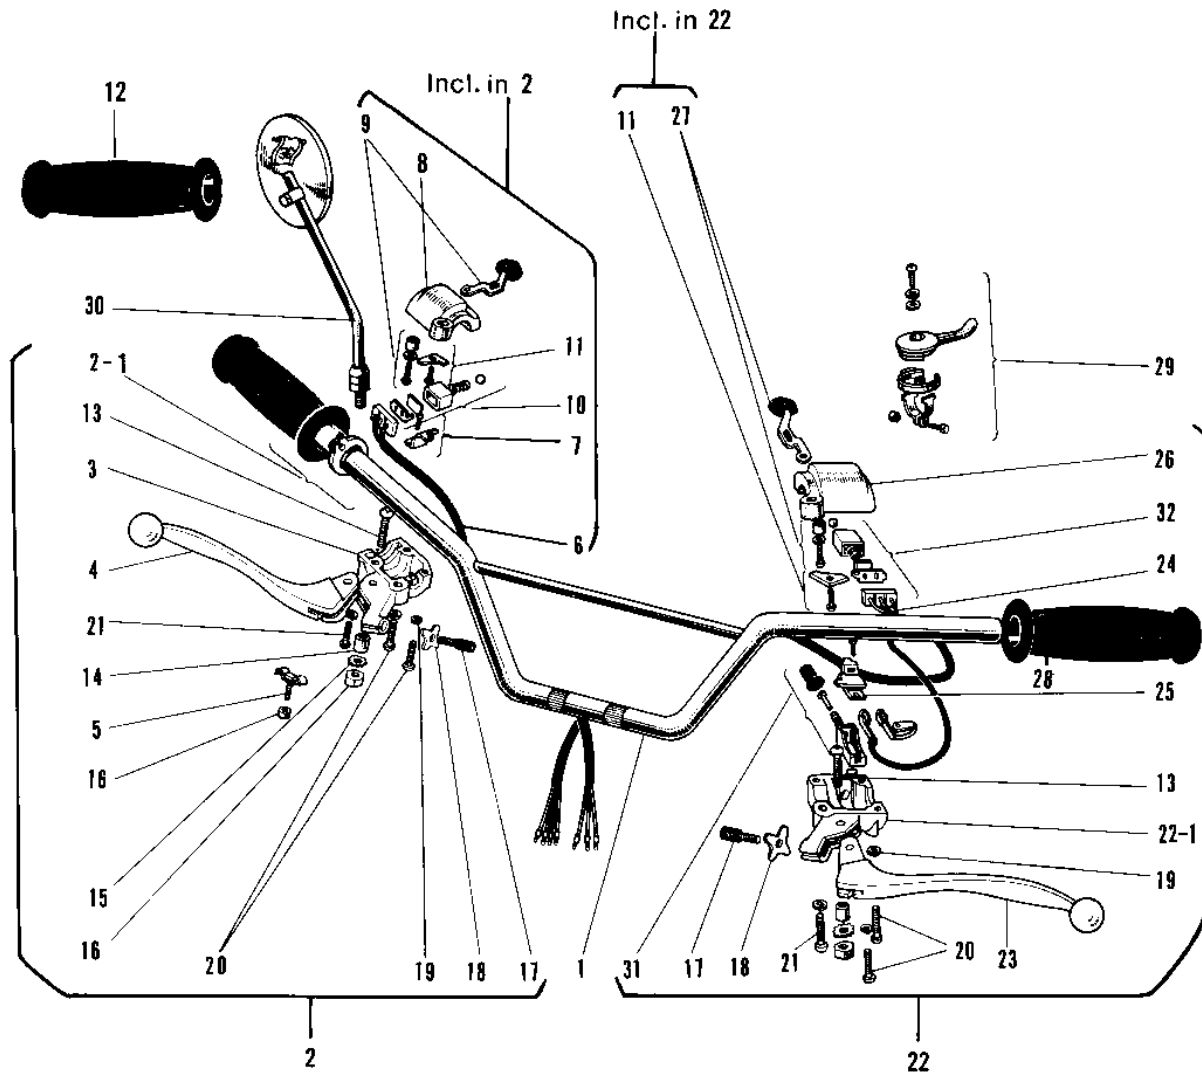

1968 PARTS DIAGRAM

HANDLEBAR

1968 PARTS LIST

HANDLEBAR

ITEM NAME	PART NUMBER	QUANTITY
HANDLEBAR (Ref # 1)	46004-022	1
GRIP THROTTLE (Ref # 2)	46019-008	1
GRIP ASSY R.H (Ref # 2-1)	46017-034	1
CASE R.H SWITCH LOWER (Ref # 3)	46022-012	1
LEVER FRONT BRAKE (Ref # 4)	46058-004	1
SPRING THROTTLE GRIP (Ref # 5)	46024-001	1
SPRING THROTTLE GRIP (Ref # 5)	46024-002	1
WIRING HARNESS R.H SW (Ref # 6)	46032-010	1
HOLDER R.H SWITCH (Ref # 7)	46037-009	1
GRIP-ASSY,RH (Ref # 8)	46017-1071	1
KNOB ASSY R.H SWITCH (Ref # 9)	46043-002	1
SLIDE BLOCK AY R.H SW (Ref # 10)	46045-004	1
LEVER FRONT BRAKE (Ref # 11)	46058-012	1
RUBBER R.H GRIP (Ref # 12)	46061-010	1
UNAVAILABLE IN PRICE BOOK (Ref # 13)	92027-018	1
BOLT HEX HEAD 5X20 (Ref # 13)	92007-020	1
COLLAR LEVER (Ref # 14)	46059-005	1
COLLAR LEVER (Ref # 14)	46059-011	1
WASHER LOCK 5MM (Ref # 15)	464H0500	1
NUT 5MM (Ref # 16)	312B0500	2
SCREW,CABLE ADJUST (Ref # 17)	46055-010	1
NUT LOCK ADJUST SCREW (Ref # 18)	46056-001	1
WASHER SPRING 5MM (Ref # 19)	461F0500	1
SCREW PAN HEAD 5X20 (Ref # 20)	220B0520	2
SCREW PAN HEAD 5X18 (Ref # 21)	220B0518	2
GRIP ASSY L.H (Ref # 22)	46074-036	1
CASE L.H SWITCH LOWER (Ref # 22-1)	46077-008	1
LEVER-CLUTCH (Ref # 23)	46092-015	1
UNAVAILABLE IN PRICE BOOK (Ref # 24)	26082-011	1

1968 PARTS LIST

HANDLEBAR

ITEM NAME	PART NUMBER	QUANTITY
LEVER FRONT BRAKE (Ref # 25)	46058-008	1
CASE L.H SWITCH UPPER (Ref # 26)	46086-007	1
KNOB ASSY L.H SWITCH (Ref # 27)	46088-001	1
RUBBER L.H GRIP (Ref # 28)	46075-010	1
LEVER ASSY,STARTER (Ref # 29)	46109-012	1
REAR VIEW MIRROR (Ref # 30)	56001-005	2
SWITCH ASSY LH BUTTON (Ref # 31)	46078-003	1
SLIDE BLOCK AY L.H SW (Ref # 32)	46089-002	1