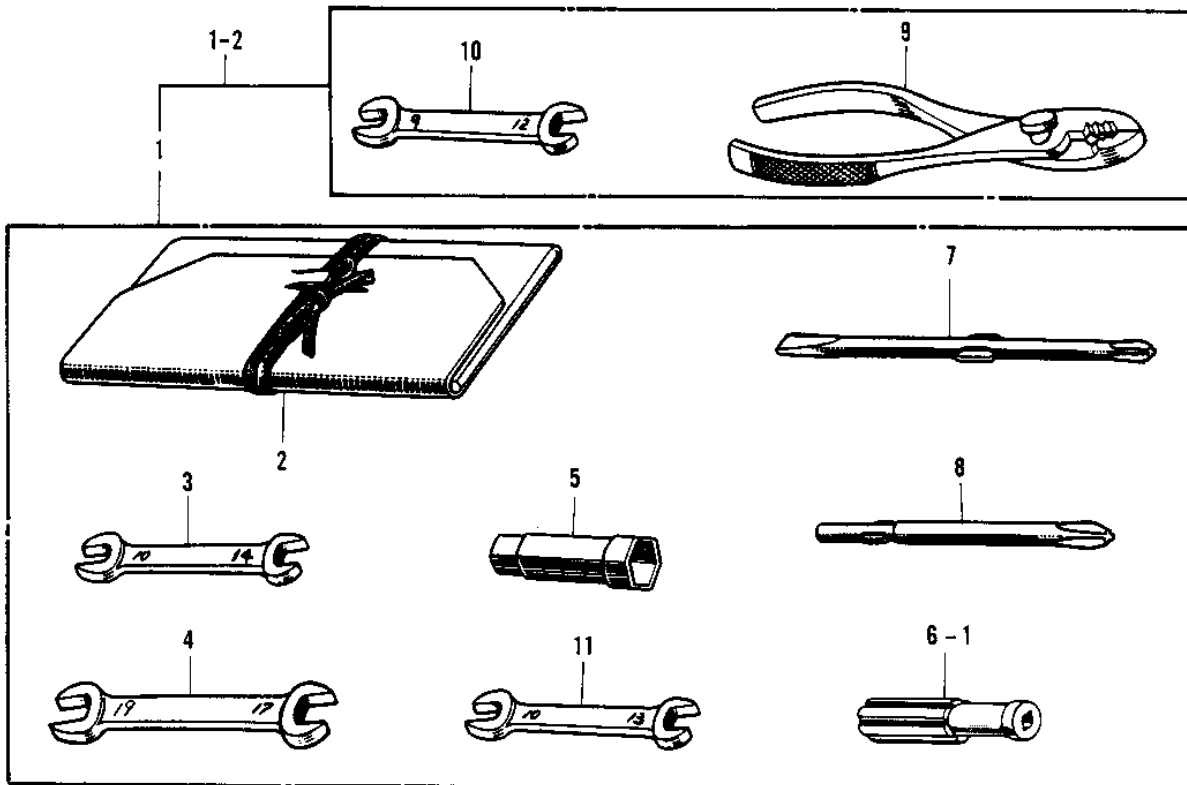

1968 PARTS DIAGRAM

OWNER TOOLS

1968 PARTS LIST

OWNER TOOLS

ITEM NAME	PART NUMBER	QUANTITY
*** N.L.A.*** (Canada) (Ref # 1)	56007-019	1
UNAVAILABLE IN PRICE BOOK (Ref # 1-1)	56007-021	1
UNAVAILABLE IN PRICE BOOK (Ref # 1-2)	56007-013	1
BAG,TOOL (Ref # 2)	56008-008	1
*** N.L.A.*** (Canada) (Ref # 3)	960B1014	1
*** N.L.A.*** (Canada) (Ref # 4)	960B1719	1
92110-012 (Canada) (Ref # 5)	92110-003	1
UNAVAILABLE IN PRICE BOOK (Ref # 6)	92106-003	1
92106-1001 (Canada) (Ref # 6-1)	92106-002	1
TOOL-DRIVER (Ref # 7)	92107-1052	1
SCREW DRIVER #3 PHLIP (Ref # 8)	92107-005	1
92112-003 (Canada) (Ref # 9)	92112-001	1
WRENCH OPEN END 9X12 (Ref # 10)	960B0912	1
UNAVAILABLE IN PRICE BOOK (Ref # 11)	960B1013	1