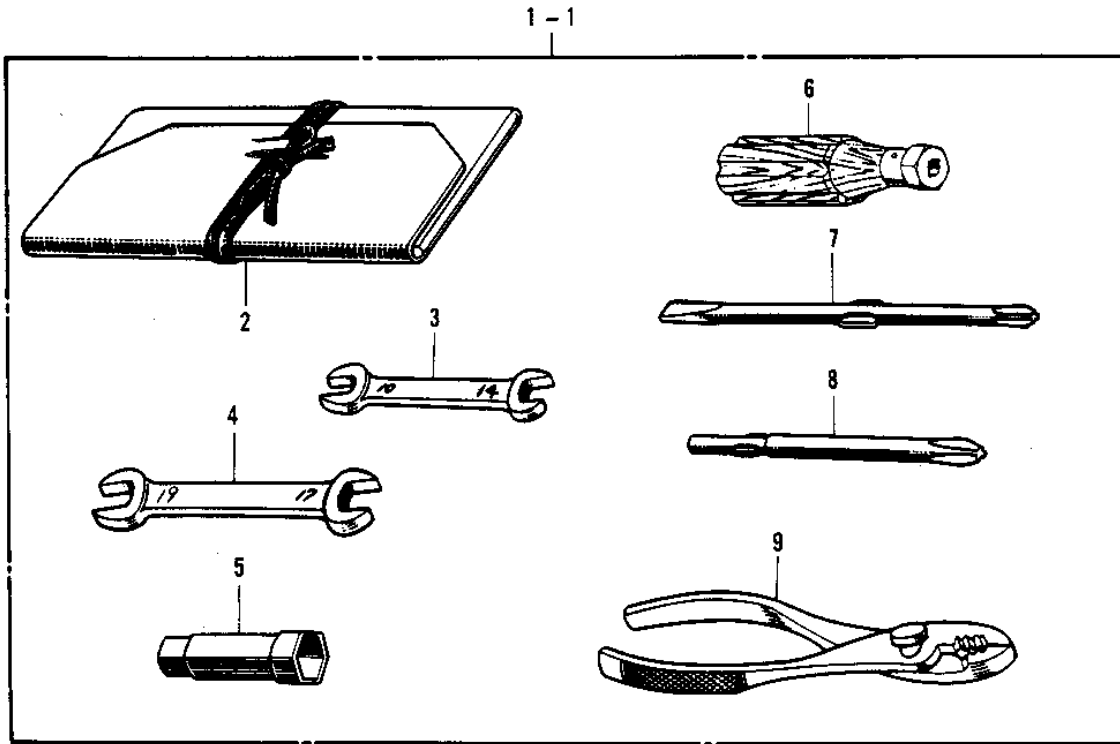

1968 PARTS DIAGRAM

OWNER TOOLS

1968 PARTS LIST

OWNER TOOLS

ITEM NAME	PART NUMBER	QUANTITY
*** N.L.A.*** (Canada) (Ref # 1)	56007-019	1
UNAVAILABLE IN PRICE BOOK (Ref # 1-1)	56007-021	1
UNAVAILABLE IN PRICE BOOK (Ref # 1-2)	56007-013	1
BAG,TOOL (Ref # 2)	56008-008	1
*** N.L.A.*** (Canada) (Ref # 3)	960B1014	1
*** N.L.A.*** (Canada) (Ref # 4)	960B1719	1
92110-012 (Canada) (Ref # 5)	92110-003	1
UNAVAILABLE IN PRICE BOOK (Ref # 6)	92106-003	1
92106-1001 (Canada) (Ref # 6-1)	92106-002	1
TOOL-DRIVER (Ref # 7)	92107-1052	1
SCREW DRIVER #3 PHLIP (Ref # 8)	92107-005	1
92112-003 (Canada) (Ref # 9)	92112-001	1
WRENCH OPEN END 9X12 (Ref # 10)	960B0912	1
UNAVAILABLE IN PRICE BOOK (Ref # 11)	960B1013	1