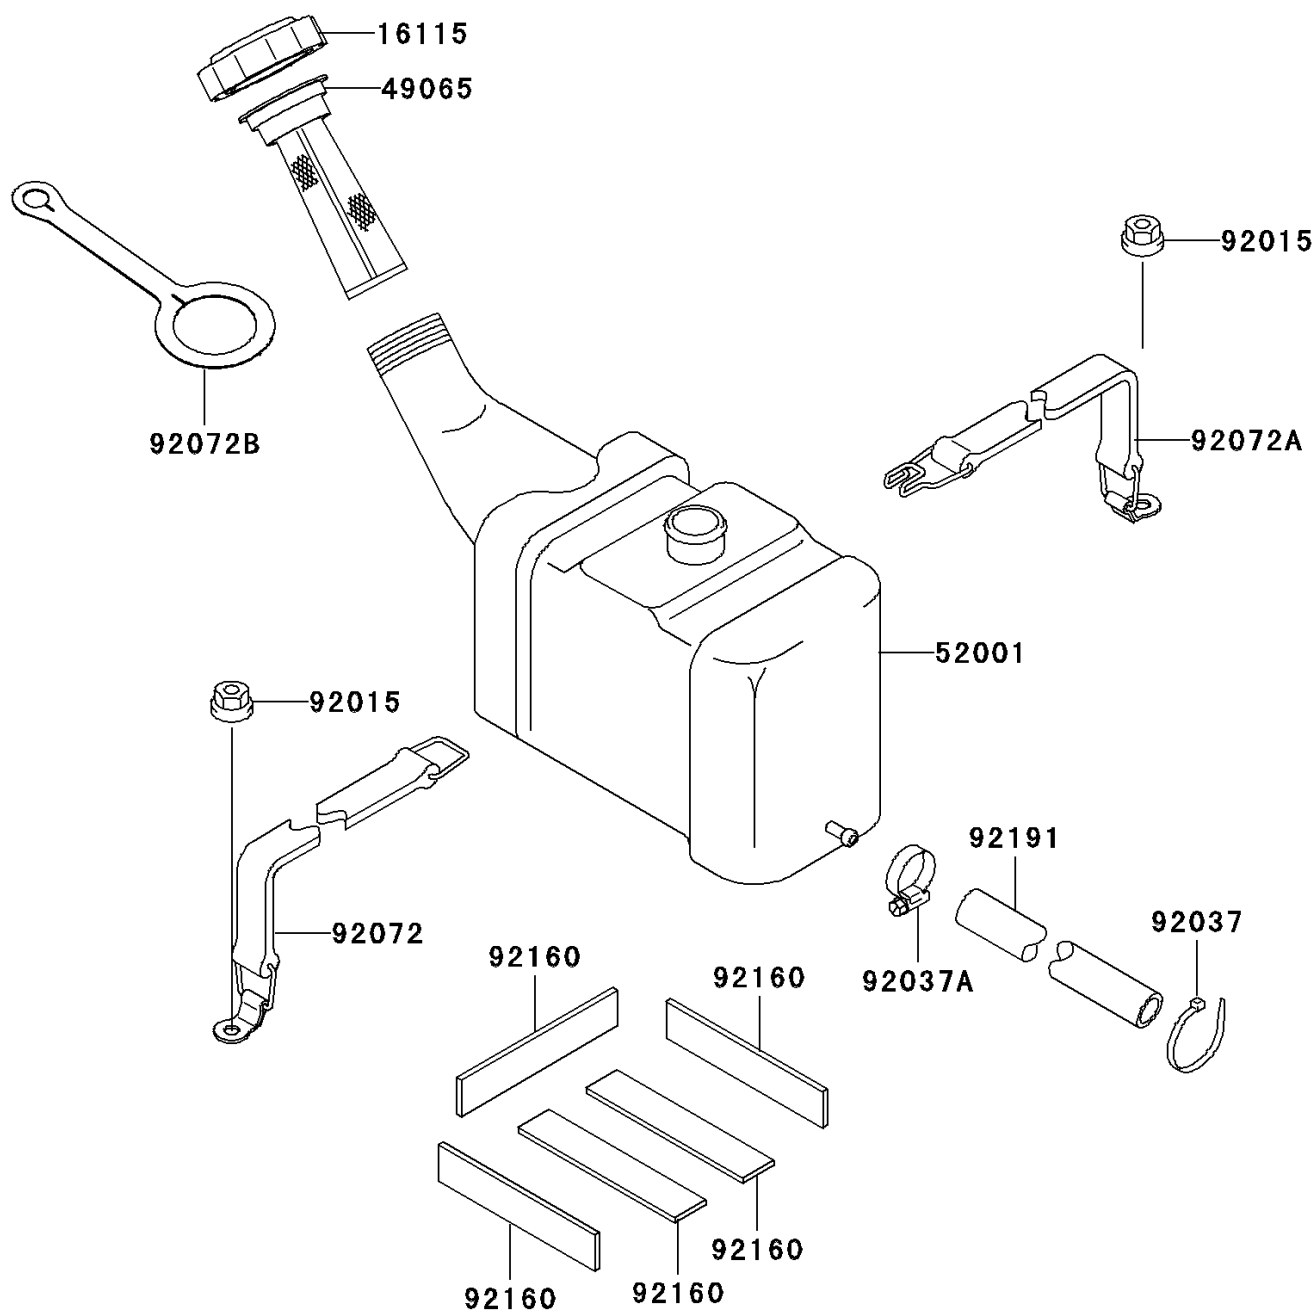

## 2000 JET SKI® 1100 STX® D.I. PARTS DIAGRAM

Oil Tank

F3174

## 2000 JET SKI® 1100 STX® D.I. PARTS LIST

Oil Tank

ITEM NAME	PART NUMBER	QUANTITY
CAP-OIL FILLER (Ref # 16115)	16115-3720	1
FILTER-OIL (Ref # 49065)	49065-3703	1
TANK-OIL (Ref # 52001)	52001-3728	1
NUT,6MM (Ref # 92015)	92015-3767	1
CLAMP (Ref # 92037)	92037-1173	1
CLAMP (Ref # 92037A)	92037-3726	1
BAND,OIL TANK (Ref # 92072)	92072-3812	1
BAND,OIL TANK (Ref # 92072A)	92072-3815	1
BAND (Ref # 92072B)	92072-3839	1
DAMPER (Ref # 92160)	92160-3793	1
TUBE,OIL (Ref # 92191)	92191-3818	1