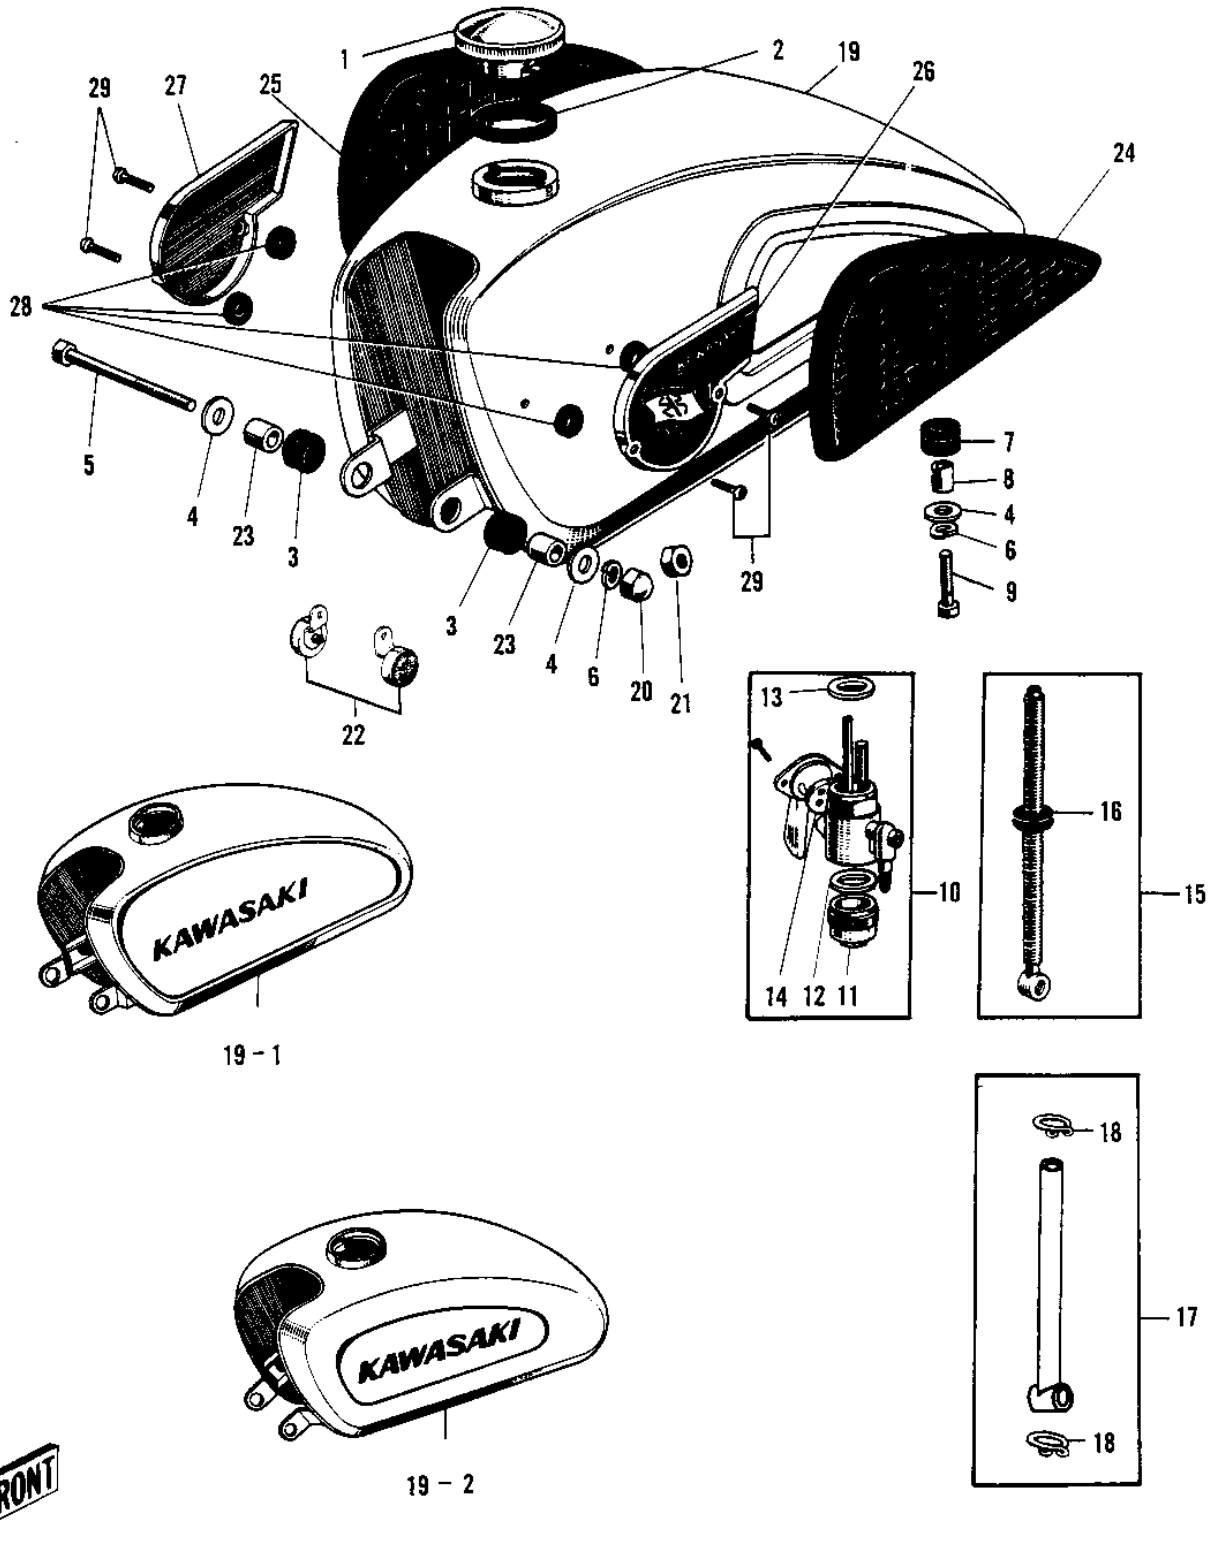

1968 PARTS DIAGRAM

FUEL TANK

1968 PARTS LIST

FUEL TANK

ITEM NAME	PART NUMBER	QUANTITY
CAP,FUEL TANK LOCKING (Ref # 1)	51048-006	1
UNAVAILABLE IN PRICE BOOK (Ref # 2)	51049-003	1
DAMPER RUBB TANK FRNT (Ref # 3)	92075-019	1
WASHER,8X26X2.3 (Ref # 4)	92022-1564	1
UNAVAILABLE IN PRICE BOOK (Ref # 5)	116B08110	1
WASHER SPRING 8MM (Ref # 6)	461F0800	1
DAMPER RUBB TANK REAR (Ref # 7)	92075-030	1
SPACER FUEL TANK REAR (Ref # 8)	92027-034	1
BOLT HEX HEAD 8X35 (Ref # 9)	116B0835	1
COCK ASSY,FUEL (Ref # 10)	51023-044	1
CUP FUEL COCK (Ref # 11)	51036-003	1
GASKET FUEL COCK CUP (Ref # 12)	51037-007	1
GASKET FUEL COCK JONT (Ref # 13)	51032-001	1
GASKET FUEL COCK LEV (Ref # 14)	92065-019	1
PIPE-FUEL (Ref # 15)	51044-031	3
.GROMMET PIPE (Ref # 16)	92071-038	1
.CLAMP FUEL PIPE (Ref # 18)	92037-010	1
TANK FUEL SILVER (Ref # 19)	51001-019-14	1
UNAVAILABLE IN PRICE BOOK (Ref # 19-1)	51001-046-14	1
TANK-FUEL,SILVER (Ref # 19-2)	51001-046-49	1
NUT FUEL TANK FRONT (Ref # 20)	92020-007	1
NUT,8MM (Ref # 21)	311B0800	1
REFLECTOR REFLEX (Ref # 22)	28001-004	1
SPACER FUEL TANK MONT (Ref # 23)	51065-001	1
GRIP KNEE L.H (Ref # 24)	51061-005	1
GRIP KNEE R.H (Ref # 25)	51062-004	1
EMBLEM FUEL TANK L.H (Ref # 26)	56013-006	1
EMBLEM FUEL TANK R.H (Ref # 27)	56014-007	1
SPACER FL TANK EMBLEM (Ref # 28)	56025-002	1

1968 PARTS LIST

FUEL TANK

ITEM NAME	PART NUMBER	QUANTITY
SCREW PAN HEAD 4X8 (Ref # 29)	220E0408	1