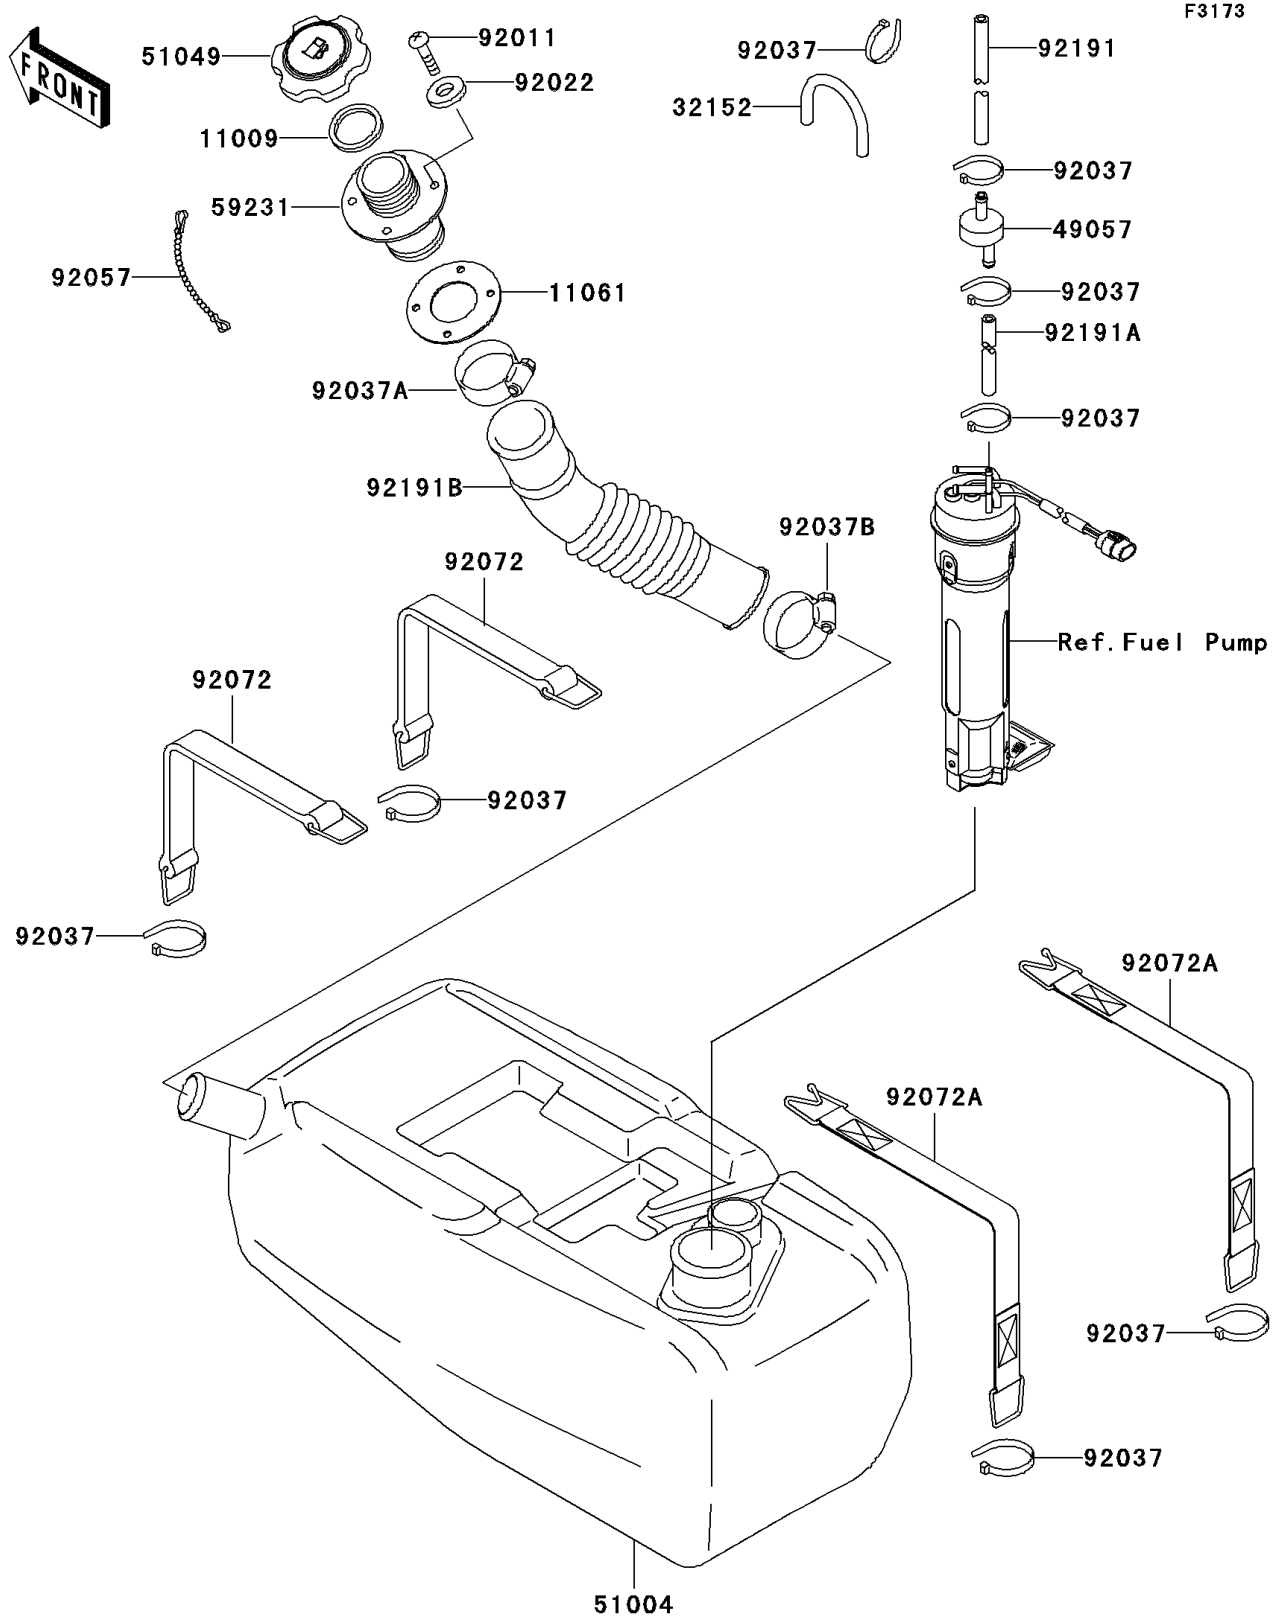

2000 JET SKI® 1100 STX® D.I. PARTS DIAGRAM

Fuel Tank

2000 JET SKI® 1100 STX® D.I. PARTS LIST

Fuel Tank

ITEM NAME	PART NUMBER	QUANTITY
GASKET,TANK CAP (Ref # 11009)	11009-3020	1
GASKET (Ref # 11061)	11061-3701	1
PIPE (Ref # 32152)	32152-3705	1
VALVE-RELIEF (Ref # 49057)	49057-3001	1
TANK-FUEL (Ref # 51004)	51004-3731	1
CAP-TANK,FUEL (Ref # 51049)	51049-3714	1
FILLER,FUEL TANK (Ref # 59231)	59231-3716	1
SCREW (Ref # 92011)	92011-562	1
WASHER (Ref # 92022)	92022-563	1
CLAMP (Ref # 92037)	92037-1173	1
CLAMP (Ref # 92037A)	92037-3009	1
CLAMP (Ref # 92037B)	92037-3738	1
CHAIN,COVER,L=100 (Ref # 92057)	92057-3704	1
BAND (Ref # 92072)	92072-3845	1
BAND (Ref # 92072A)	92072-3850	1
TUBE,5.8X10.8X1000 (Ref # 92191)	92191-3736	1
TUBE,5.8X10.8X100 (Ref # 92191A)	92191-3828	1
TUBE,FUEL TANK - FILLER (Ref # 92191B)	92191-3903	1