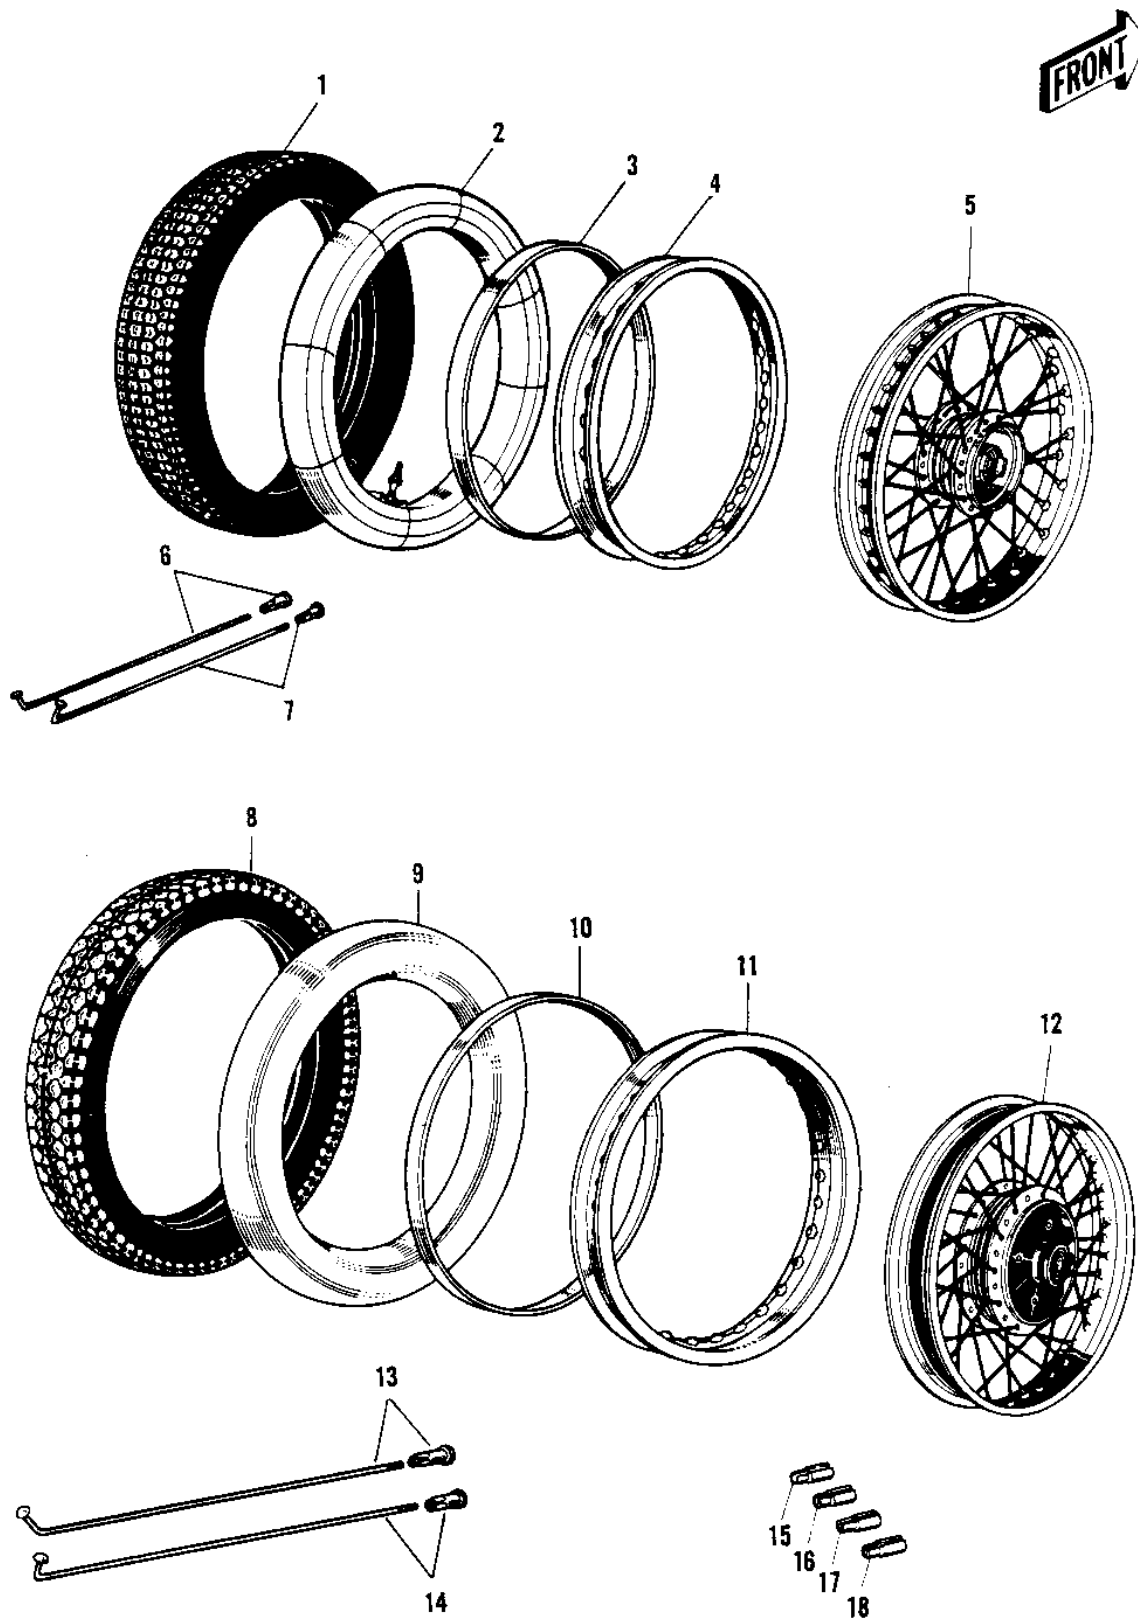

## 1968 PARTS DIAGRAM

WHEELS/TIRES

## 1968 PARTS LIST

### WHEELS/TIRES

ITEM NAME	PART NUMBER	QUANTITY
UNAVAILABLE IN PRICE BOOK (Ref # 1)	41019-003	1
UNAVAILABLE IN PRICE BOOK (Ref # 2)	41022-026	1
BAND RIM (Ref # 3)	41023-015	1
RIM 1.60AX19W (Ref # 4)	41025-022	1
WHEEL ASSY FRONT (Ref # 5)	41074-008	1
SPOKE-ASY,FR INNER (Ref # 6)	41027-015	1
SPOKE-ASY,FR OUTER (Ref # 7)	41028-012	1
UNAVAILABLE IN PRICE BOOK (Ref # 8)	41019-004	1
*** N.L.A.*** (Canada) (Ref # 9)	41022-027	1
BAND,RIM,4.00/5.10-18 (Ref # 10)	41023-1006	1
RIM-1.85BX18W (Ref # 11)	41025-023	1
WHEEL ASSY,REAR (Ref # 12)	42048-003	1
SPOKE-ASY,INNER (Ref # 13)	41027-020	1
SPOKE-ASY,OUTER (Ref # 14)	41028-020	1
WEIGHT,BALANCE,10G (Ref # 15)	41075-1007	2
WEIGHT,BALANCE,20G (Ref # 16)	41075-1008	2
WEIGHT,BALANCE,30G (Ref # 17)	41075-1009	2
ARWEIGHT,BALANCE,5G (Ref # 18)	41075-1010	2