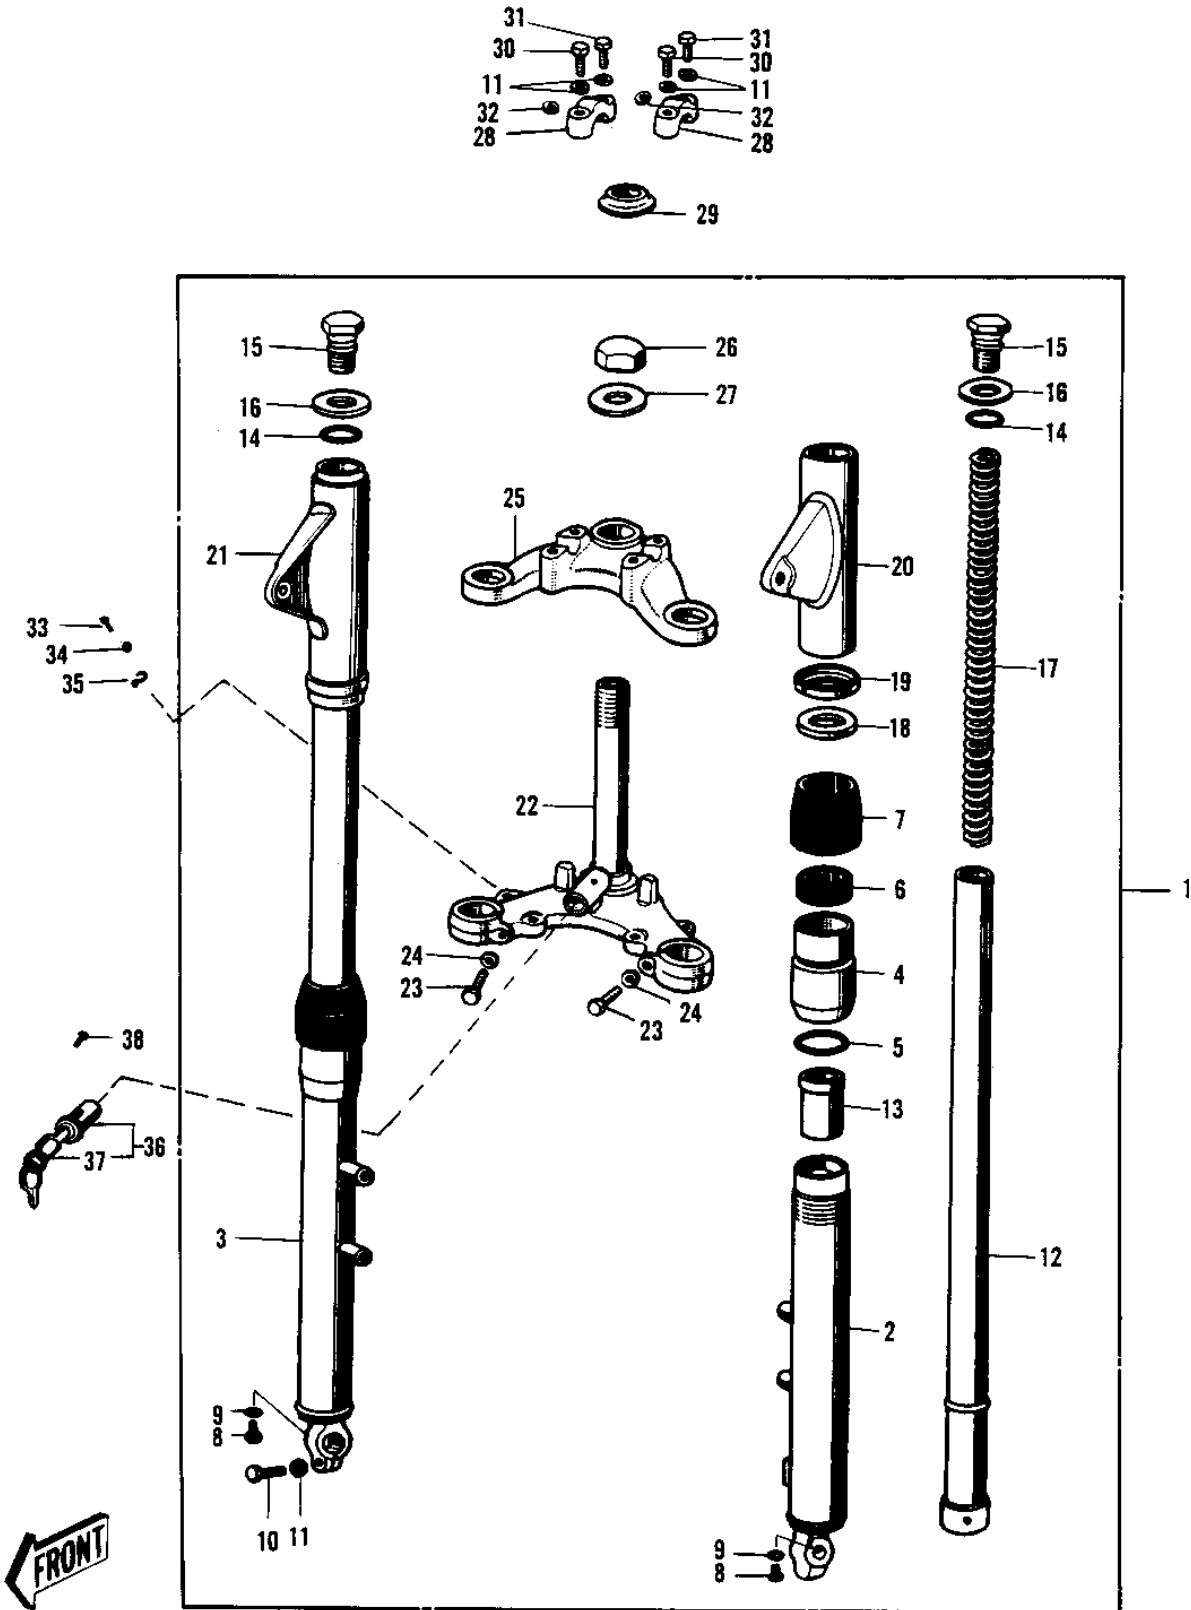

1968 PARTS DIAGRAM

FRONT FORK ('70)

1968 PARTS LIST

FRONT FORK ('70)

ITEM NAME	PART NUMBER	QUANTITY
FRONT FORK ASY SILVER (Ref # 1)	44001-053-15	1
TUBE,LH,FORK OUTER (Ref # 2)	44005-028	1
TUBE,RH,FORK OUTER (Ref # 3)	44006-027	1
NUT FORK OUTER TUBE (Ref # 4)	44007-007	1
'O' RING OUTER TUBE (Ref # 5)	44046-012	1
OIL SEAL (Ref # 6)	92049-1049	1
DUST SHIELD FORK (Ref # 7)	44010-006	1
SCREW PAN HEAD 4X8 (Ref # 8)	220B0408	1
GASKET FORK DRAIN PLG (Ref # 9)	44045-002	1
BOLT-SMALL-UPSET 8X25 (Ref # 10)	115G0825	1
WASHER SPRING 8MM (Ref # 11)	461F0800	1
TUBE-FORK INNER (Ref # 12)	44013-021	1
GUIDE FORK INNER TUBE (Ref # 13)	44015-012	1
'O' RING INNER TUBE (Ref # 14)	44046-014	1
BOLT FORK TOP (Ref # 15)	44041-022	1
WASHER-FORK TOP (Ref # 16)	44043-040	1
SPRING-FORK (Ref # 17)	44026-027	1
GASKET FORK COVER (Ref # 18)	44045-012	1
WASHER FORK COVER (Ref # 19)	44043-035	1
COVER-L.H FORK,SILVER (Ref # 20)	44033-029-15	1
COVER-R.H FORK,SILVER (Ref # 21)	44034-028-15	1
STEM STEERING (Ref # 22)	44037-021	1
BOLT HEX HEAD 10X32 (Ref # 23)	113B1032	1
WASHER SPRING 10MM (Ref # 24)	461F1000	1
HEAD-STEERING STEM (Ref # 25)	44039-031	1
NUT STEERING STEM HD (Ref # 26)	44042-005	1
WASHER STEERING STEM (Ref # 27)	44043-013	1
HOLDER UPPER HANDLEBAR (Ref # 28)	46012-004	1
CONE STERNG BERG LOW (Ref # 29)	92047-010	1

1968 PARTS LIST

FRONT FORK ('70)

ITEM NAME	PART NUMBER	QUANTITY
BOLT HEX HEAD 8X45 (Ref # 30)	110N0845	1
UNAVAILABLE IN PRICE BOOK (Ref # 31)	116B0836	1
WASHER PLAIN 8MM (Ref # 32)	410D0800	1
SCREW PAN HEAD 6X12 (Ref # 33)	220B0612	1
WASHER SPRING 6MM (Ref # 34)	461F0600	1
CLAMP CABLE (Ref # 35)	92037-026	1
UNAVAILABLE IN PRICE BOOK (Ref # 36)	27017-012	1
KEY SET NO.134 (Ref # 37)	27008-022-34	1
KEYSET NO.135 (Ref # 37)	27008-022-35	1
KEY SET NO.136 (Ref # 37)	27008-022-36	1
SCREW RIVET (Ref # 38)	92099-001	1