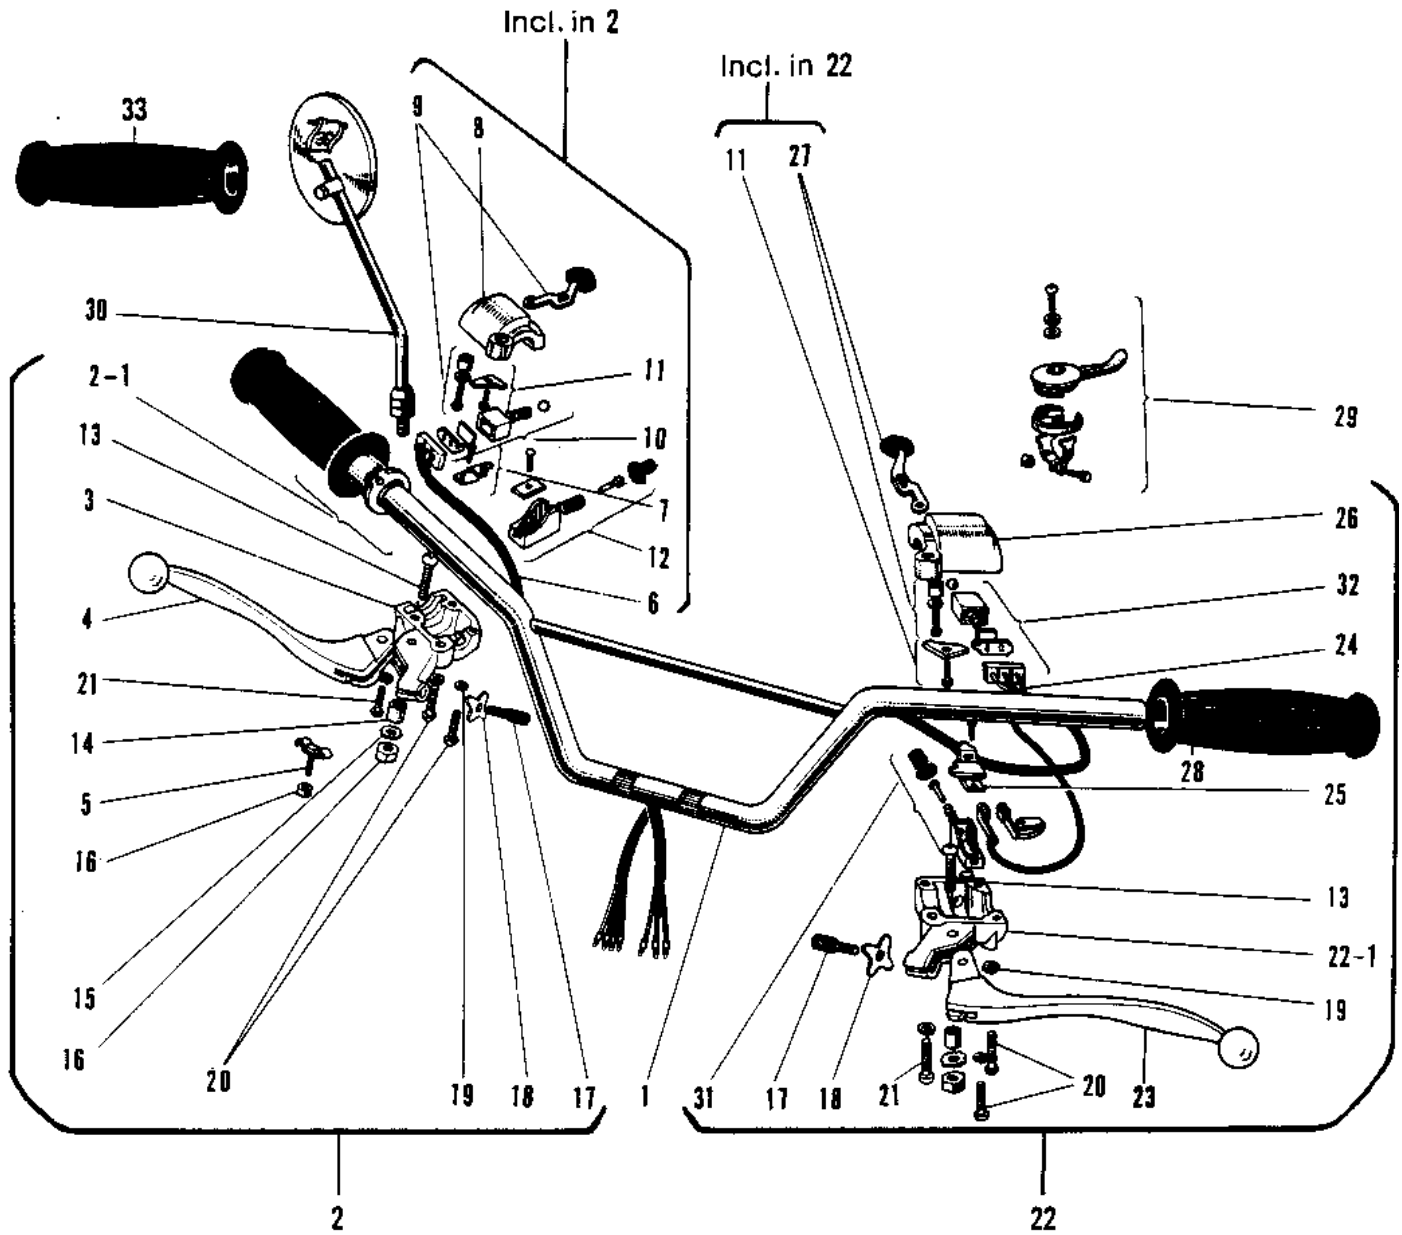

1968 PARTS DIAGRAM

HANDLEBAR

1968 PARTS LIST

HANDLEBAR

ITEM NAME	PART NUMBER	QUANTITY
HANDLEBAR (Ref # 1)	46004-022	1
GRIP THROTTLE (Ref # 2)	46019-008	1
GRIP-ASSY,RH (Ref # 2-1)	46017-1073	1
CASE R.H SWITCH LOWER (Ref # 3)	46022-009	1
LEVER FRONT BRAKE (Ref # 4)	46058-004	1
SPRING THROTTLE GRIP (Ref # 5)	46024-002	1
WIRING HARNESS R.H SW (Ref # 6)	46032-012	1
HOLDER R.H SWITCH (Ref # 7)	46037-009	1
GRIP-ASSY,RH (Ref # 8)	46017-1071	1
KNOB ASSY R.H SWITCH (Ref # 9)	46043-002	1
SLIDE BLOCK AY R.H SW (Ref # 10)	46045-004	1
LEVER FRONT BRAKE (Ref # 11)	46058-012	1
SWITCH R.H PUSH BUTTN (Ref # 12)	46027-005	1
COLLAR LEVER (Ref # 14)	46059-011	1
WASHER LOCK 5MM (Ref # 15)	464H0500	1
NUT 5MM (Ref # 16)	312B0500	1
SCREW,CABLE ADJUST (Ref # 17)	46055-010	1
NUT LOCK ADJUST SCREW (Ref # 18)	46056-001	1
WASHER SPRING 5MM (Ref # 19)	461F0500	1
SCREW PAN HEAD 5X20 (Ref # 20)	220B0520	1
SCREW PAN HEAD 5X18 (Ref # 21)	220B0518	1
GRIP ASSY L.H (Ref # 22)	46074-036	1
CASE L.H SWITCH LOWER (Ref # 22-1)	46077-008	1
LEVER-CLUTCH (Ref # 23)	46092-015	1
UNAVAILABLE IN PRICE BOOK (Ref # 24)	26082-011	1
LEVER FRONT BRAKE (Ref # 25)	46058-008	1
CASE L.H SWITCH UPPER (Ref # 26)	46086-007	1
KNOB ASSY L.H SWITCH (Ref # 27)	46088-001	1
RUBBER L.H GRIP (Ref # 28)	46075-010	1

1968 PARTS LIST

HANDLEBAR

ITEM NAME	PART NUMBER	QUANTITY
LEVER ASSY,STARTER (Ref # 29)	46109-012	1
REAR VIEW MIRROR ASSY(WHN EXH USE 5 (Ref # 30)	56002-011	1
REAR VIEW MIRROR ASSY (Ref # 30)	56001-005	1
SWITCH ASSY LH BUTTON (Ref # 31)	46078-003	1
BLOCK ASSY. L.H. SWITCH SLIDE (Ref # 32)	46089-002	1
RUBBER R.H GRIP (Ref # 33)	46061-010	1