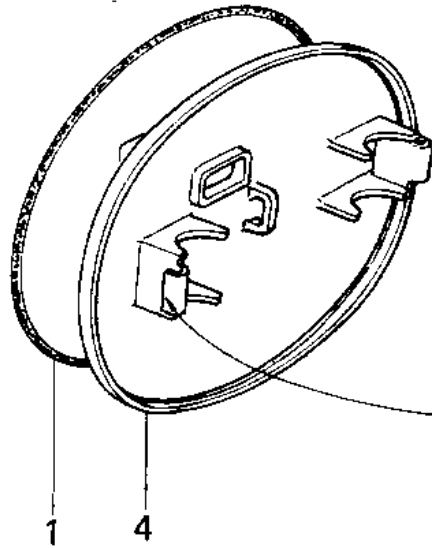

1980 KD80 PARTS DIAGRAM

LABELS/NUMBER PLATE

1980 KD80 PARTS LIST

LABELS/NUMBER PLATE

ITEM NAME	PART NUMBER	QUANTITY
PATTERN,PLATE,NUMBER (Ref # 1)	56027-1509	1
MARK,SIDE COVER (Ref # 2)	56018-1152	1
MARK,MUFFLER COVER (Ref # 3)	56018-1153	1
PLATE,NUMBER,C.ORANGE (Ref # 4)	58029-1002-6H	1
PLATE,NUMBER,F.RED (Ref # 4)	58029-1002-6L	1
PLATE-NUMBER,B.BLUE (Ref # 4)	58029-1002-6K	1
"O" RING,135MM (Ref # 5)	92055-1058	1