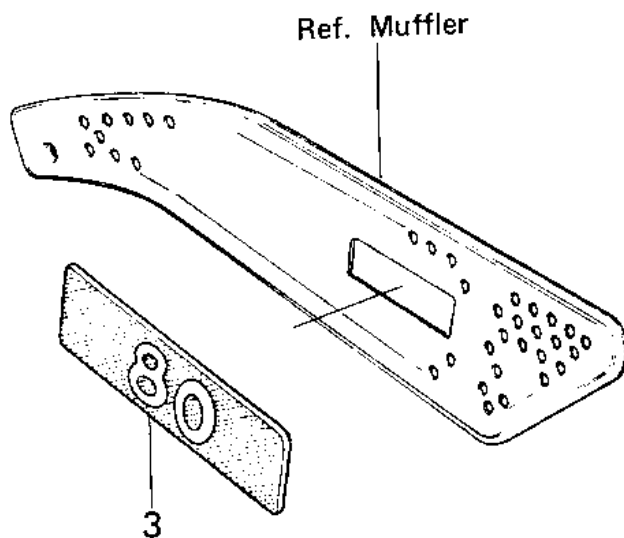

1980 KD80 PARTS DIAGRAM

LABELS/NUMBER PLATE

1980 KD80 PARTS LIST

LABELS/NUMBER PLATE

ITEM NAME	PART NUMBER	QUANTITY
PATTERN,PLATE,NUMBER (Ref # 1)	56027-1509	1
MARK,SIDE COVER (Ref # 2)	56018-1152	1
MARK,MUFFLER COVER (Ref # 3)	56018-1153	1
PLATE,NUMBER,C.ORANGE (Ref # 4)	58029-1002-6H	1
PLATE,NUMBER,F.RED (Ref # 4)	58029-1002-6L	1
PLATE-NUMBER,B.BLUE (Ref # 4)	58029-1002-6K	1
"O" RING,135MM (Ref # 5)	92055-1058	1