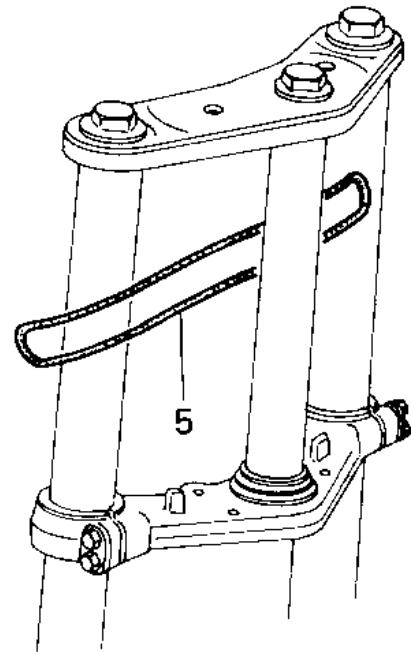

1980 KD80 PARTS DIAGRAM

LABELS/NUMBER PLATE

1980 KD80 PARTS LIST

LABELS/NUMBER PLATE

ITEM NAME	PART NUMBER	QUANTITY
PATTERN,PLATE,NUMBER (Ref # 1)	56027-1509	1
MARK,SIDE COVER (Ref # 2)	56018-1152	1
MARK,MUFFLER COVER (Ref # 3)	56018-1153	1
PLATE,NUMBER,C.ORANGE (Ref # 4)	58029-1002-6H	1
PLATE,NUMBER,F.RED (Ref # 4)	58029-1002-6L	1
PLATE-NUMBER,B.BLUE (Ref # 4)	58029-1002-6K	1
"O" RING,135MM (Ref # 5)	92055-1058	1