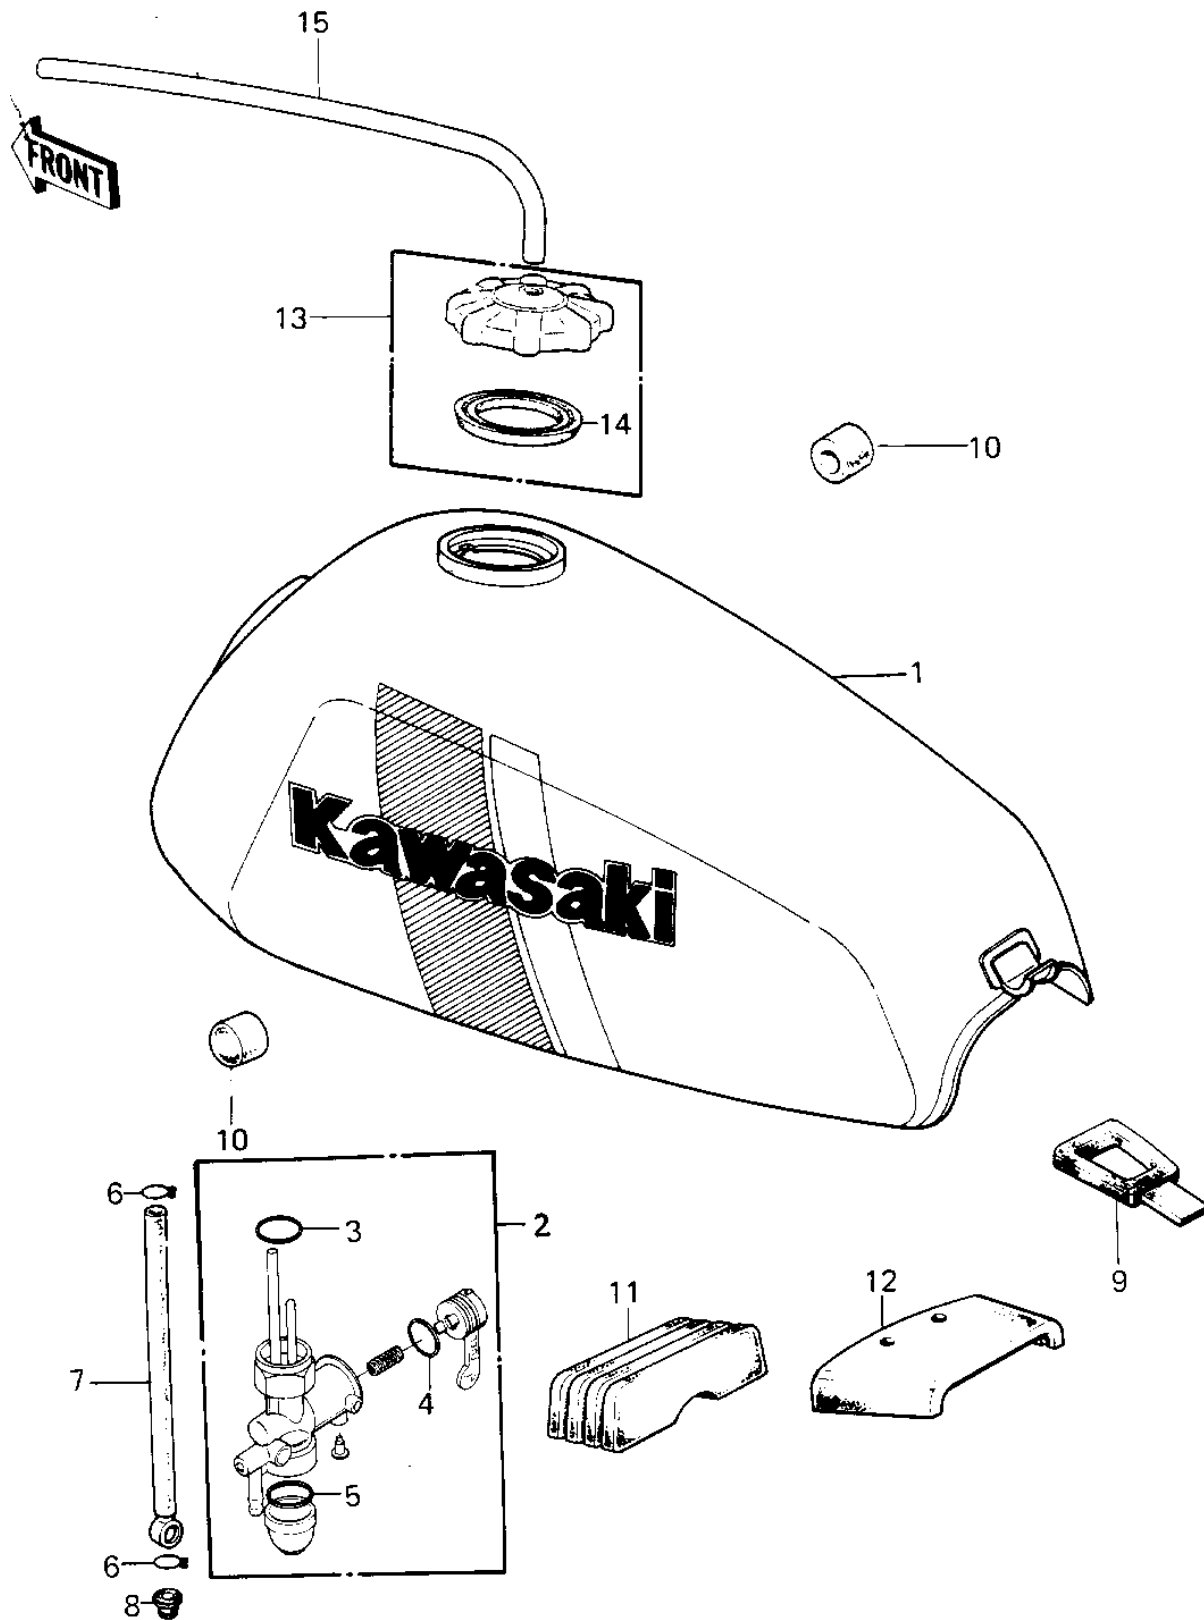

1980 KD80 PARTS DIAGRAM

FUEL TANK

1980 KD80 PARTS LIST

FUEL TANK

ITEM NAME	PART NUMBER	QUANTITY
TANK-FUEL,C.ORANGE (Ref # 1)	51001-1031-D1	1
TANK-FUEL,F.RED (Ref # 1)	51001-5091-B1	1
TANK-FUEL,B.BLUE (Ref # 1)	51001-1031-C9	1
TAP-ASSY,FUEL (Ref # 2)	51023-1123	1
GASKET,FUEL TAP JOINT (Ref # 3)	11009-1567	1
'O' RING FUEL COCK (Ref # 4)	92065-062	1
GASKET FUEL COCK CUP (Ref # 5)	51037-008	1
CLAMP FUEL PIPE (Ref # 6)	92037-010	1
PIPE,BREATHER (Ref # 7)	92059-078	1
GROMMET PIPE (Ref # 8)	92071-038	1
BAND-FUEL TANK (Ref # 9)	92072-036	1
DAMPER RUBBER (Ref # 10)	92075-044	1
DAMPER RUBBER,FL TANK (Ref # 11)	92075-195	1
DAMPER RUBBER,FL TANK (Ref # 12)	92075-230	1
CAP ASSY,TANK,FUEL (Ref # 13)	51048-1004	1
GASKET,FUEL TANK CAP (Ref # 14)	51059-006	1
TUBE-RUBBER 5X400 (Ref # 15)	702A05400	1