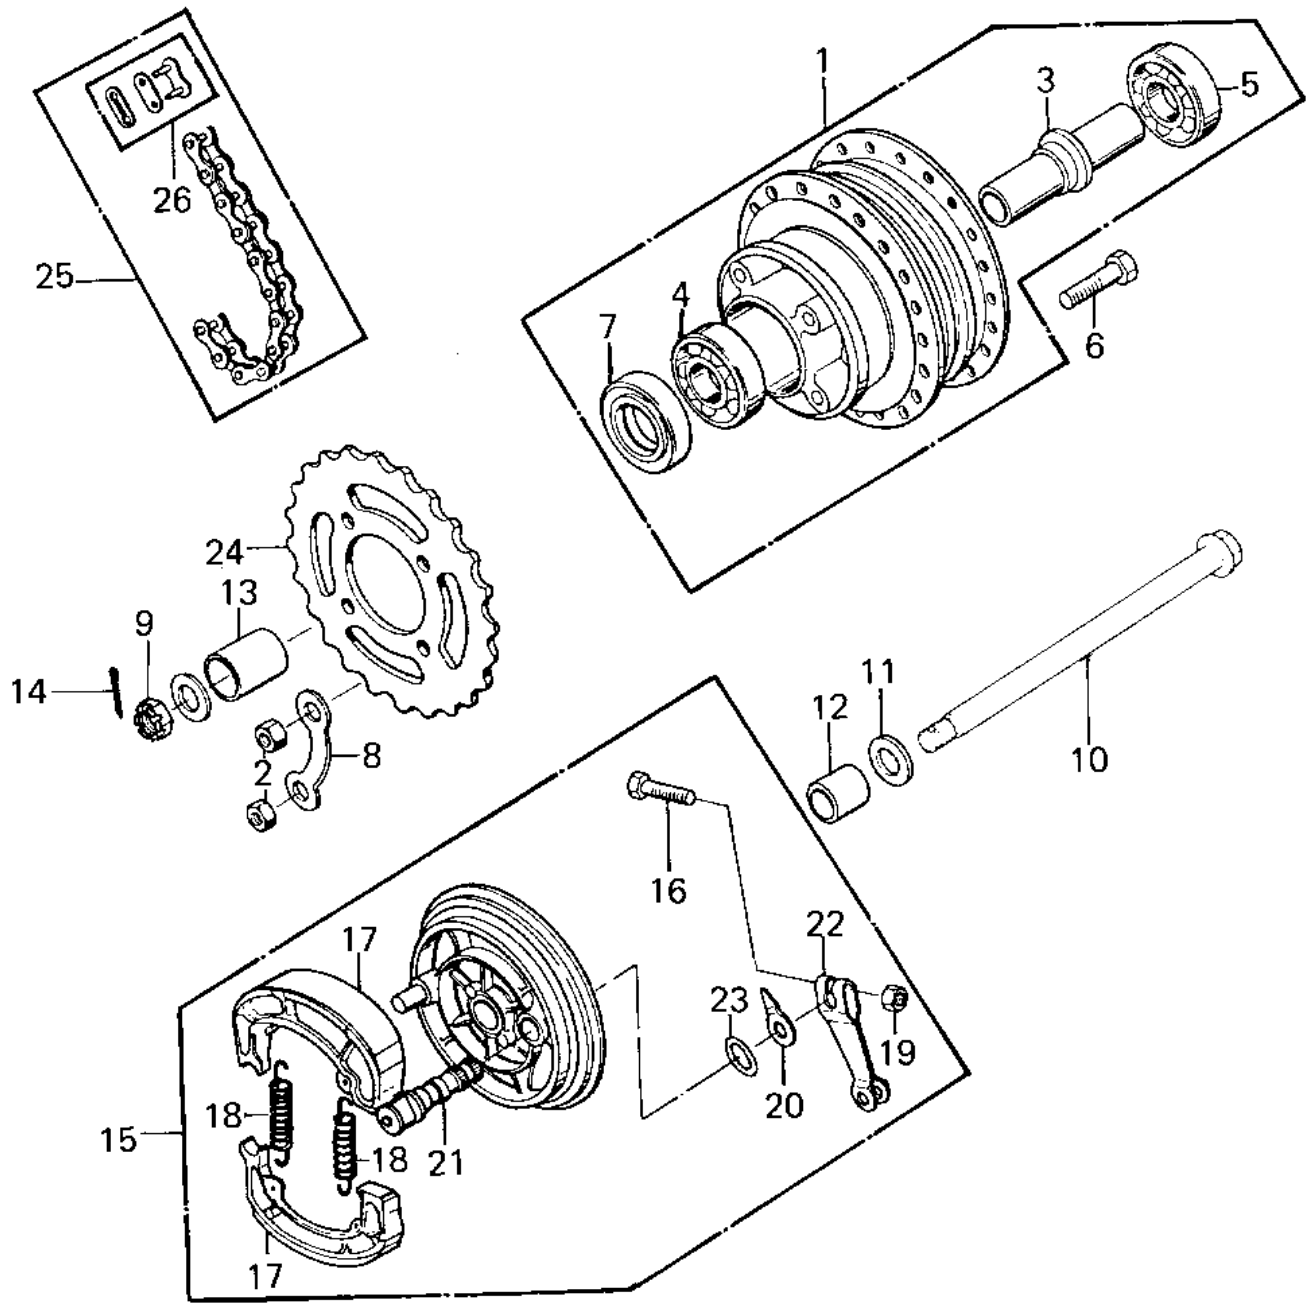

1980 KD80 PARTS DIAGRAM

REAR HUB/BRAKE/CHAIN

1980 KD80 PARTS LIST

REAR HUB/BRAKE/CHAIN

ITEM NAME	PART NUMBER	QUANTITY
DRUM-ASSY,RR BRK,BUFF (Ref # 1)	41034-1002-80	1
NUT,8MM (Ref # 2)	311B0800	1
NUT,8M/M (Ref # 2)	317B0800	1
SPACER RR HUB BEARING (Ref # 3)	42010-003	1
BEARING BALL #6301 (Ref # 4)	601B6301	1
BEARING BALL #6301Z (Ref # 5)	601B6301Z	1
BOLT REAR SPROCKET (Ref # 6)	92001-021	1
OIL SEAL RR BRK DRUM (Ref # 7)	92052-001	1
WASHER RR SPRCKT LOCK (Ref # 8)	92088-003	1
NUT CASTLE 12MM (Ref # 9)	321B1200	1
AXLE,12X206 (Ref # 10)	41068-1091	1
WASHER PLAIN 12MM (Ref # 11)	411B1200	1
COLLAR-REAR HUB R.H (Ref # 12)	42032-002	1
COLLAR,REAR AXLE (Ref # 13)	42032-044	1
PIN COTTER 3.0X25 (Ref # 14)	550D3025	1
PANEL-ASY,RR BRK,BUFF (Ref # 15)	42006-063-80	1
BOLT-UPSET (Ref # 16)	112G0630	1
SHOE-BRAKE (Ref # 17)	41048-1085	1
SPRING,BRAKE SHOE (Ref # 18)	92081-1766	1
NUT,6MM (Ref # 19)	41072-007	1
INDICATOR,BKSHOE (Ref # 20)	41085-003	1
CAM SHAFT,REAR BRAKE (Ref # 21)	42026-018	1
LEVER,REAR BRAKE PANL (Ref # 22)	42029-027	1
"O" RING,11MM (Ref # 23)	92055-004	1
REAR SPROCKET 39T (Ref # 24)	42041-045	1
REAR SPROCKET 37T (Ref # 24)	42041-020	1
CHAIN,DRIVE,EK428 98L (Ref # 25)	92057-1092	1
JOINT-CHAIN (Ref # 26)	92058-1014	1