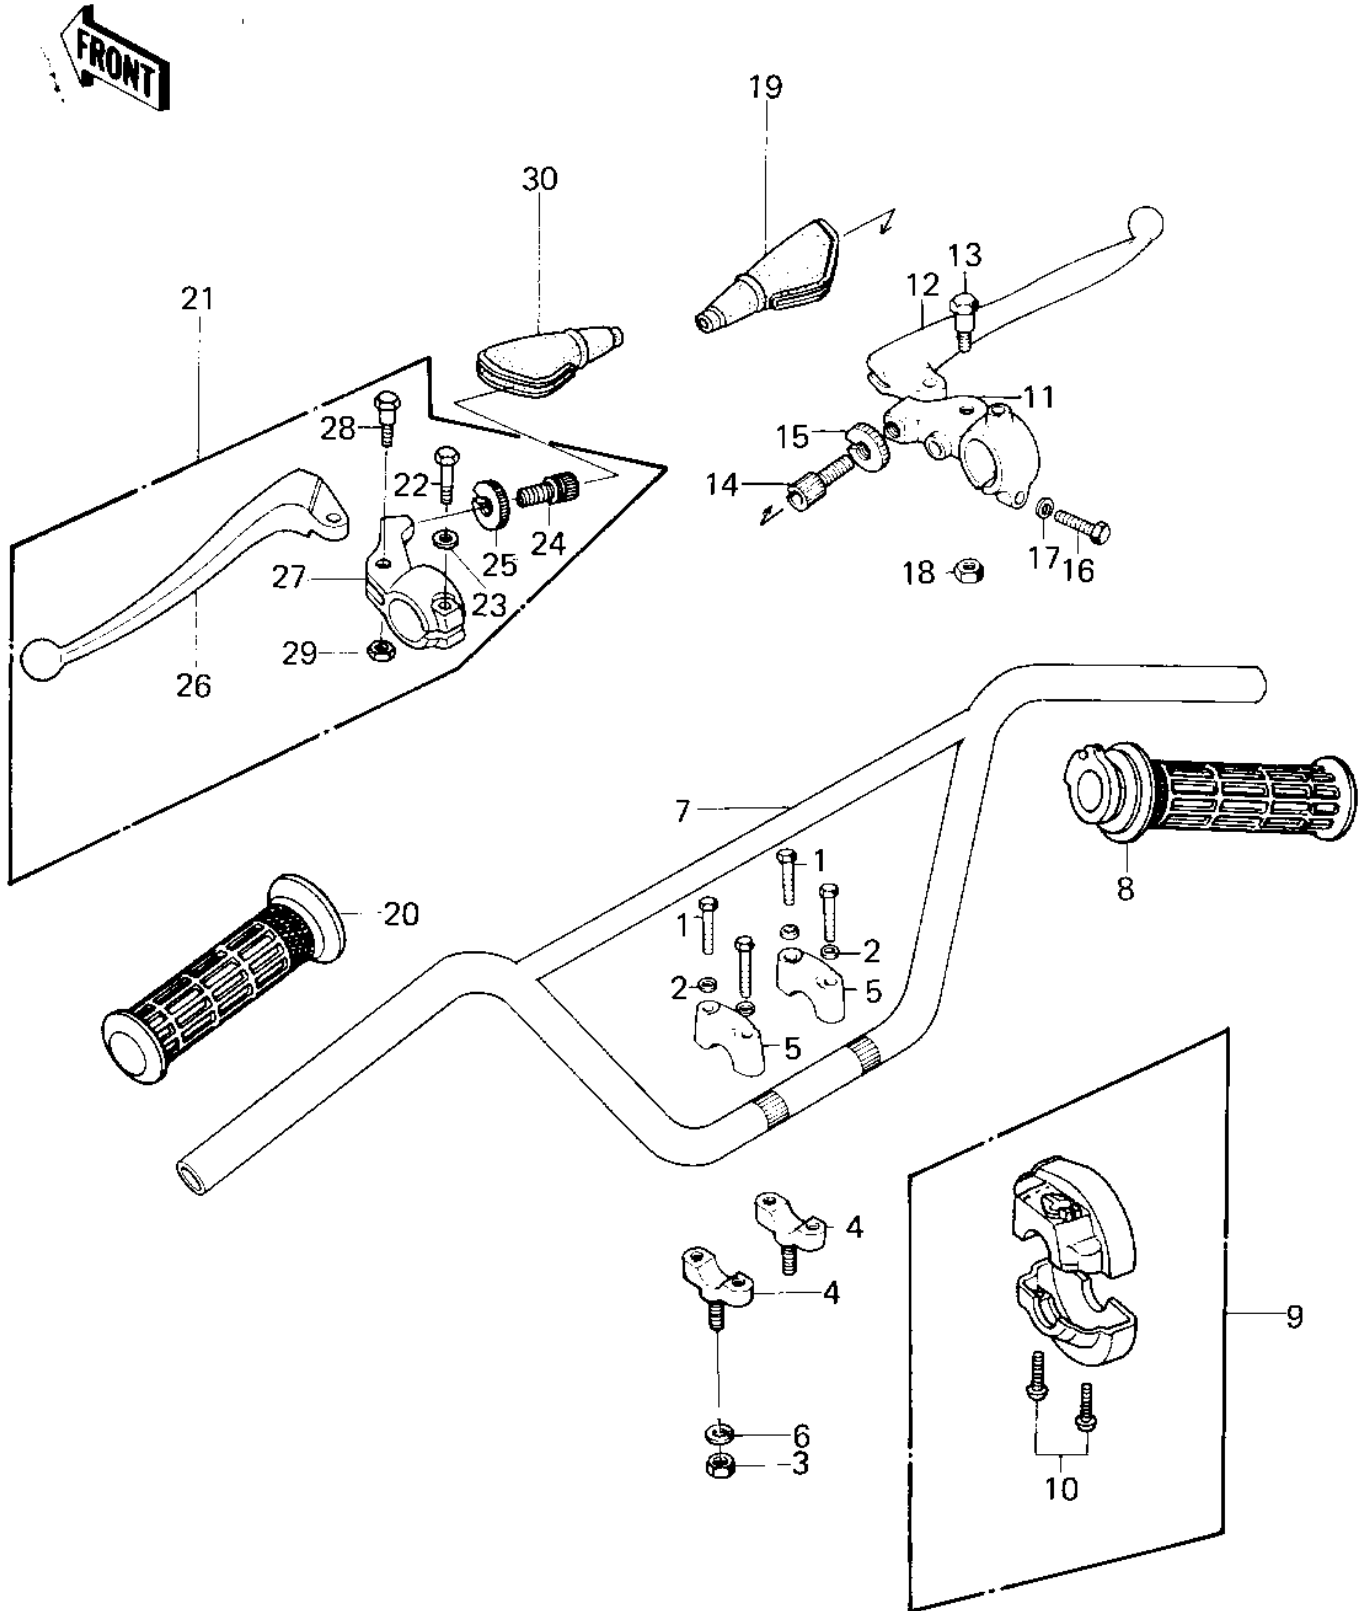

1980 KD80 PARTS DIAGRAM

HANDLEBAR

1980 KD80 PARTS LIST

HANDLEBAR

ITEM NAME	PART NUMBER	QUANTITY
BOLT HEX HEAD 8X35 (Ref # 1)	110N0835	1
BOLT HEX HEAD (Ref # 1)	114N0835	1
WASHER SPRING 8MM (Ref # 2)	461F0800	1
NUT,10MM (Ref # 3)	314B1000	1
HOLDER,HANDLEBAR,BUFF (Ref # 4)	46012-002-80	1
HOLDER UPPER HANDLEBAR (Ref # 5)	46012-004	1
WASHER SPRING 10MM (Ref # 6)	461F1000	1
HANDLEBAR,FLAT BLACK (Ref # 7)	46003-1055	1
GRIP ASSY,THROTTLE (Ref # 8)	46019-1005	1
HOUSING ASSY,CONT,R.H (Ref # 9)	46091-1041	1
SCREW PAN HEAD 5X18 (Ref # 10)	220B0518	1
HOLDER,FR LEVER,F.BLK (Ref # 11)	46060-011-21	1
LEVER FRONT BRAKE (Ref # 12)	46058-004	1
BOLT,HEX HEAD,5X22 (Ref # 13)	92007-046	2
SCREW,CABLE ADJUST (Ref # 14)	46055-010	1
NUT-LOCK (Ref # 15)	46056-005	2
BOLT HEX HEAD 6X25 (Ref # 16)	110N0625	2
WASHER,PLAIN,6MM (Ref # 17)	410D0600	2
GRIP,L.H. (Ref # 20)	46075-1004	1
LEVER ASSY,CLUTCH (Ref # 21)	46076-045	1
SCREW CABLE ADJUST (Ref # 24)	46055-003	1
LEVER-CLUTCH (Ref # 26)	46092-015	1
HOLDER,CL LEVER,F.BLK (Ref # 27)	46094-015-21	1
NUT-LOCK,5MM (Ref # 29)	92019-014	1
BOOTS,LEVER HOLDER (Ref # 30)	49006-1017	1