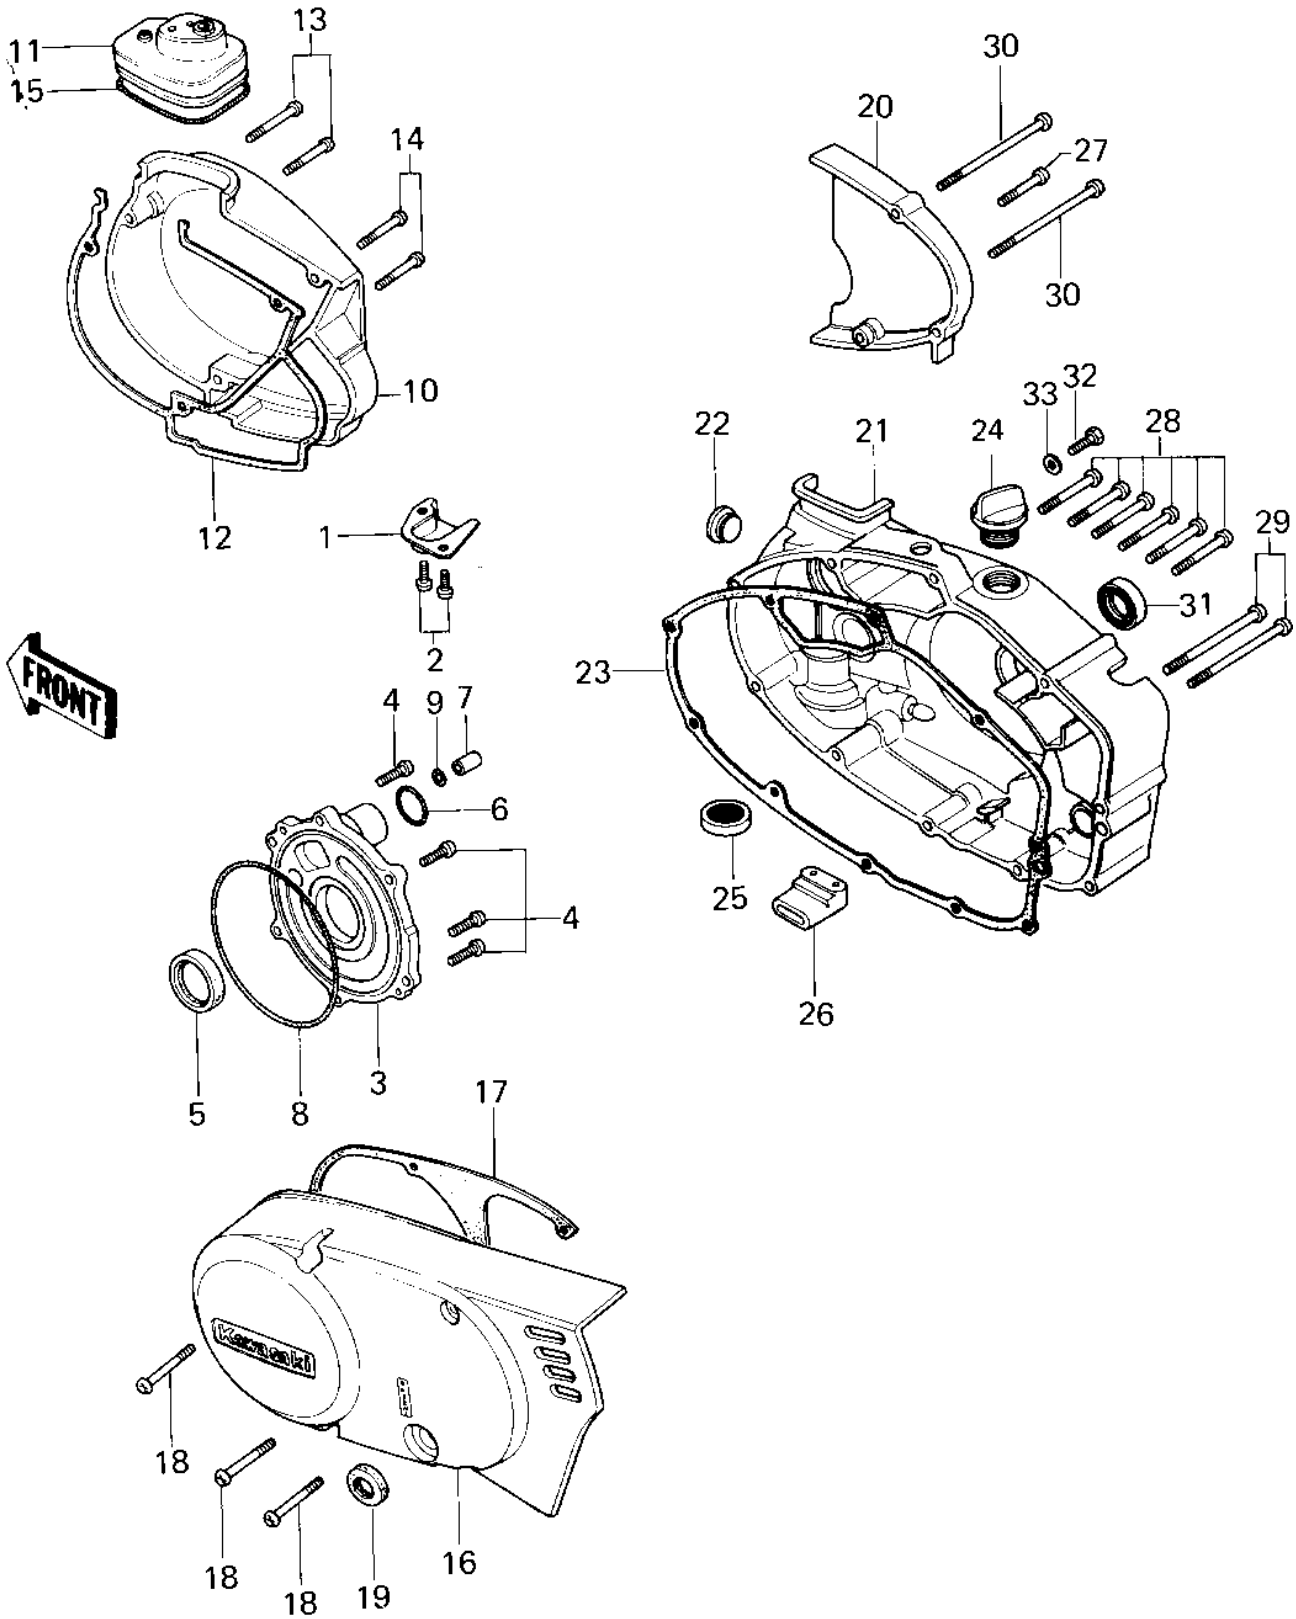

1980 KD80 PARTS DIAGRAM

ENGINE COVERS

1980 KD80 PARTS LIST

ENGINE COVERS

ITEM NAME	PART NUMBER	QUANTITY
COVER,CLUTCH CABLE (Ref # 1)	14025-1137	1
SCREW PAN HEAD 6X12 (Ref # 2)	220B0612	1
COVER,ROTRY DISC VALV (Ref # 3)	14019-056	1
SCREW PAN HEAD 6X20 (Ref # 4)	220B0620	3
SEAL-OIL (Ref # 5)	92049-1250	1
"O" RING,26MM (Ref # 6)	670B3026	1
PIN DOWEL 8X16 (Ref # 7)	92042-017	1
"O" RING,100MM (Ref # 8)	92055-010	1
"O" RING,8MM (Ref # 9)	92055-029	1
COVER,CARBURETOR (Ref # 10)	14030-1011	1
CAP,CARBURETOR (Ref # 11)	14038-035	1
GASKET,CARBURETOR COV (Ref # 12)	11060-1201	1
SCREW PAN HEAD 6X35 (Ref # 14)	220B0635	1
SPRING COIL (Ref # 15)	92081-047	1
COVER,L.H.ENGINE (Ref # 16)	14031-1043	1
GASKET,GENERATOR COVE (Ref # 17)	11060-1202	1
SCREW PAN HEAD 6X45 (Ref # 18)	220B0645	2
OIL SEAL SB12205 (Ref # 19)	92049-004	1
COVER,OIL PUMP (Ref # 20)	14025-1185	1
COVER,R.H.ENGINE (Ref # 21)	14032-1029	1
CAP CARB MOUNT HOLE (Ref # 22)	14039-001	1
GASKET,CLUTCH COVER (Ref # 23)	11060-1198	1
FILLER,OIL (Ref # 24)	16115-018	1
DRAIN,FUEL (Ref # 25)	16116-006	1
GROMMET,OVER FLOW (Ref # 26)	16136-007	1
SCREW PAN HEAD 6X30 (Ref # 28)	220B0630	1
SCREW PAN HEAD 6X75 (Ref # 30)	220B0675	1
OIL SEAL TB14257 (Ref # 31)	653B142507	1
BOLT,HEX HEAD,6X14 (Ref # 32)	92001-121	1

1980 KD80 PARTS LIST

ENGINE COVERS

ITEM NAME	PART NUMBER	QUANTITY
WASHER OIL PUMP BANJO (Ref # 33)	92022-077	1