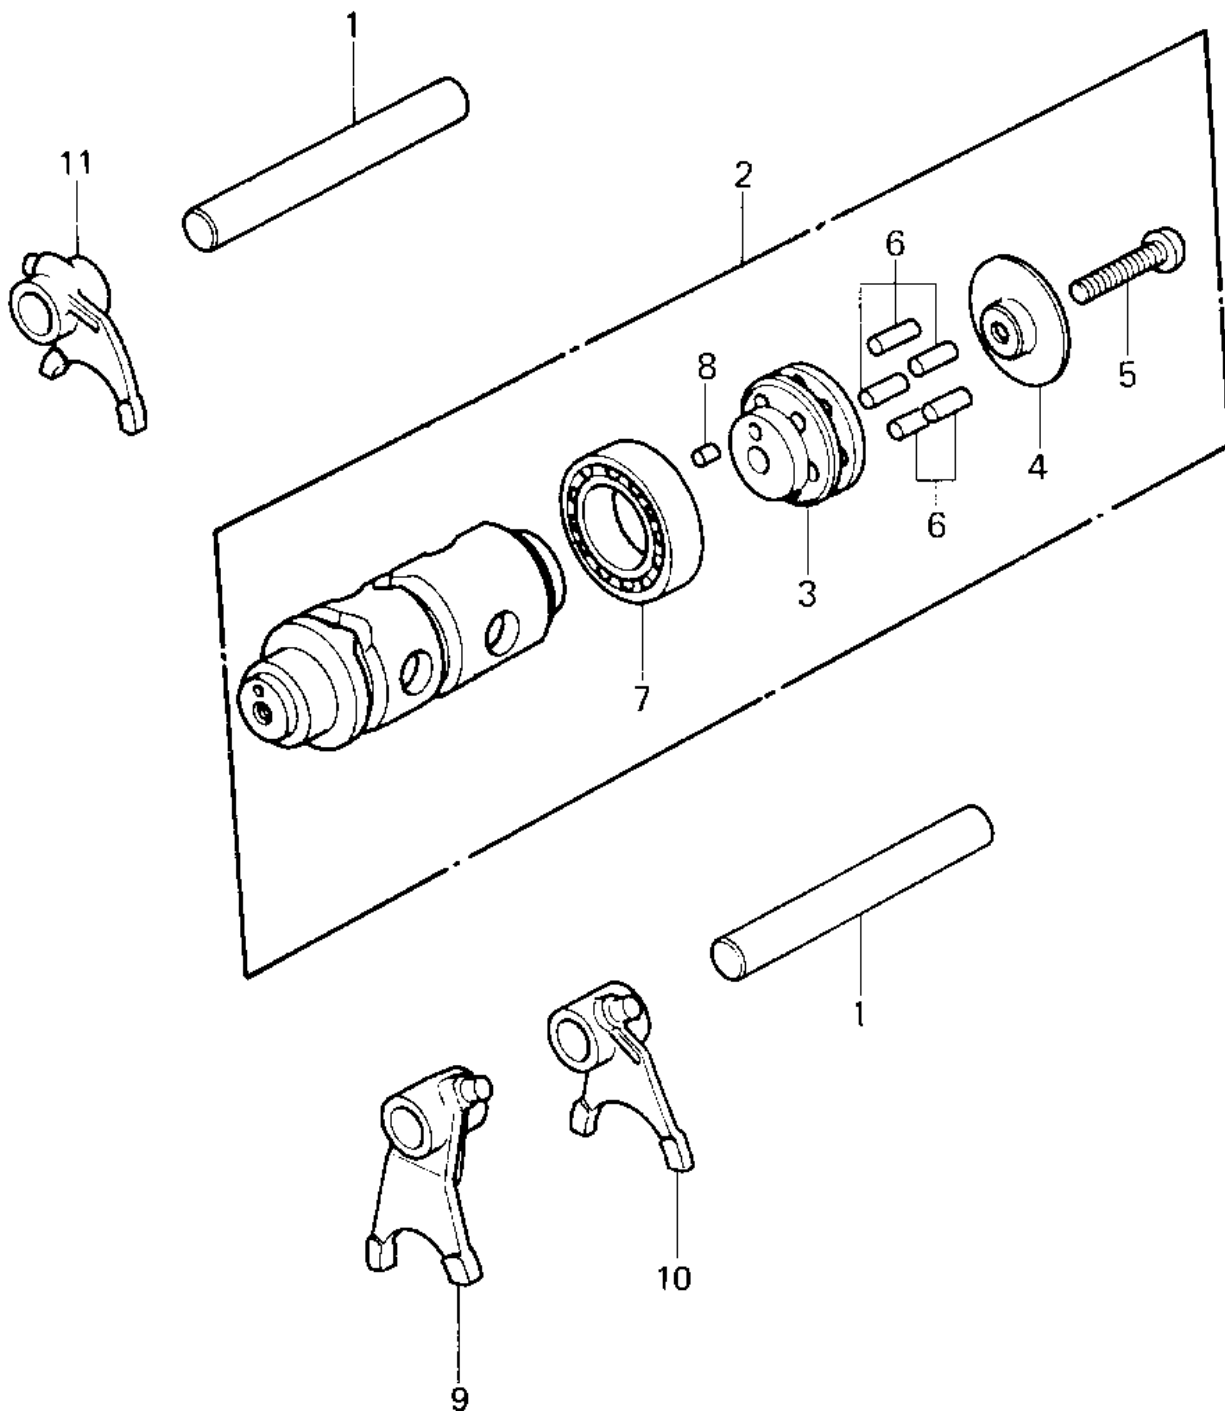

## 1980 KD80 PARTS DIAGRAM

GEAR CHANGE DRUM & FORKS

## 1980 KD80 PARTS LIST

GEAR CHANGE DRUM & FORKS

ITEM NAME	PART NUMBER	QUANTITY
RODSHIFT,SHORT (Ref # 1)	13209-014	1
DRUM-ASSY-CHANGE (Ref # 2)	13239-5001	1
DRUM ASSY,GEAR CHANGE (Ref # 2)	13239-1034	1
HOLDER,GEAR CHANG DRM (Ref # 3)	13091-1059	1
HOLDER (Ref # 3)	13091-1077	1
PLATE CHANGE DRUM PIN (Ref # 4)	13142-008	1
HOLDER,CHANGE DRUM (Ref # 4)	13142-014	1
SCREW PAN HEAD 6X30 (Ref # 5)	220B0630	1
BOLT,SOCKET,6X30 (Ref # 5)	120P0630	1
PIN,GEAR CHANGE DRUM (Ref # 6)	92042-042	1
BEARING,BALL,#6905 (Ref # 7)	92045-036	1
BEARING BALL #6004 (Ref # 7)	601B6004	1
PIN-DOWEL,4X6 (Ref # 8)	610A0406	1
SHIFT FORK,LOW&2ND (Ref # 9)	13140-1026	1
SHIFT FORK,3RD (Ref # 10)	13140-1027	1
SHIFT FORK,4TH&TOP (Ref # 11)	13140-1028	1