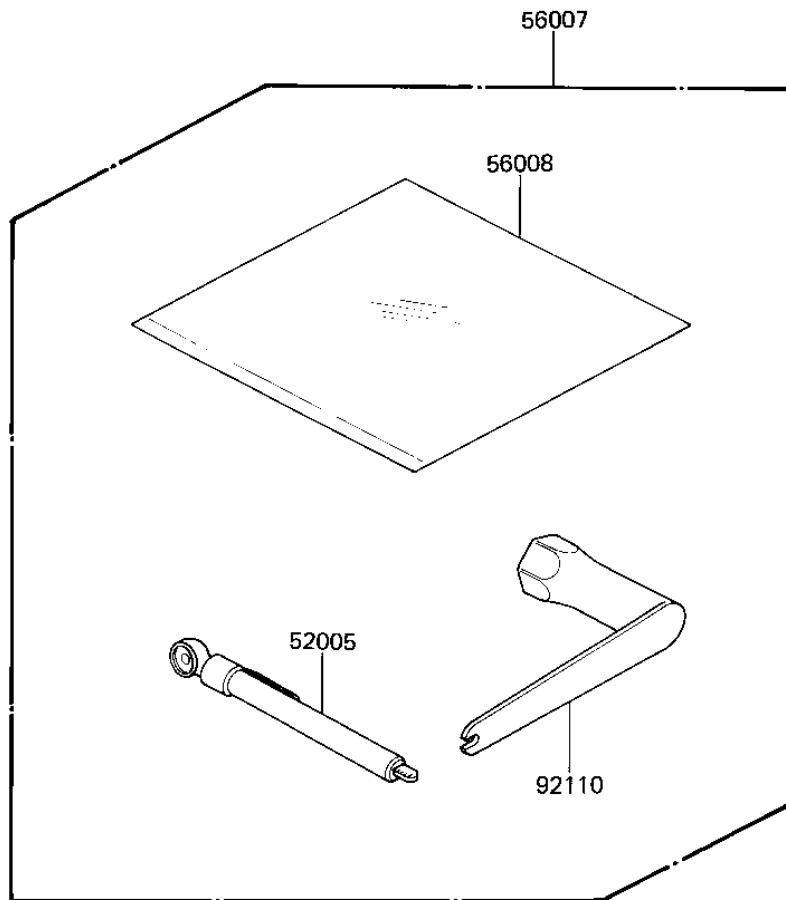

1981 KX™80 PARTS DIAGRAM

OWNER TOOLS

F2810-0059

1981 KX™80 PARTS LIST

OWNER TOOLS

ITEM NAME	PART NUMBER	QUANTITY
GAUGE,AIR (Ref # 52005)	52005-4002	1
TOOLKIT (Ref # 56007)	56007-1142	1
BAG (Ref # 56008)	56008-1018	1
LIQUID GASKET (Ref # 92104)	92104-002	1
TOOL-WRENCH,BOX&SPOKE (Ref # 92110)	92110-1041	1