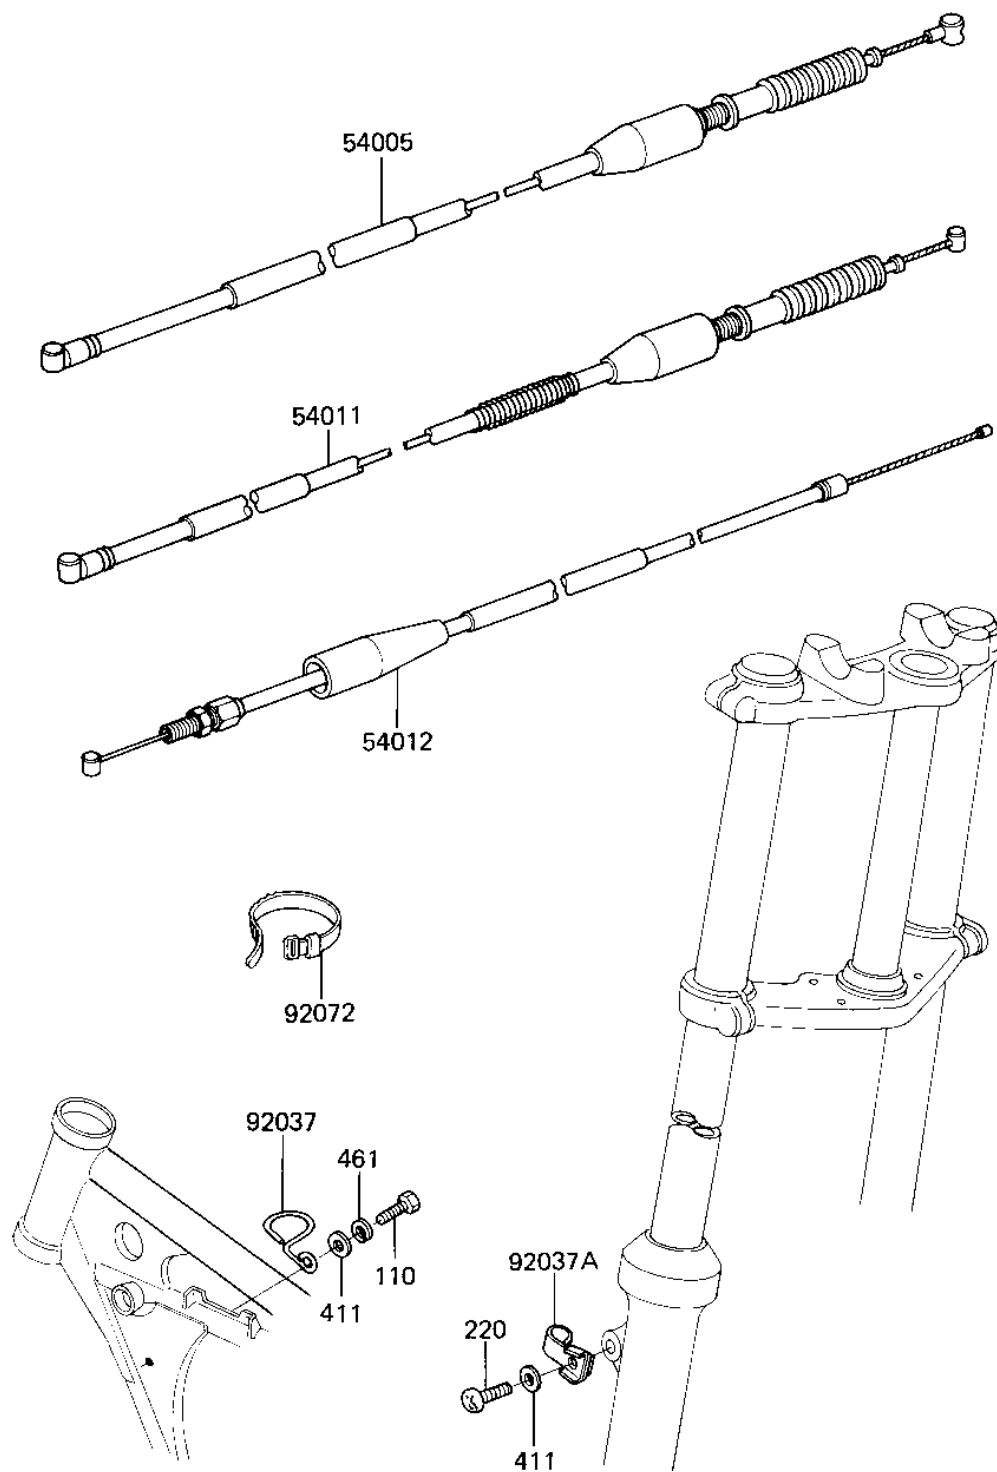

1981 KX™80 PARTS DIAGRAM

CABLES

F2540-0090

1981 KX™80 PARTS LIST

CABLES

ITEM NAME	PART NUMBER	QUANTITY
CABLE-BRAKE (Ref # 54005)	54005-1038	1
CABLE,CLUTCH (Ref # 54011)	54011-1035	1
CABLE-THROTTLE (Ref # 54012)	54012-1112	1
CLAMP,CABLE (Ref # 92037)	92037-092	1
CLAMP,CABLE (Ref # 92037A)	92037-1257	1
BAND,WIRING HARNESS (Ref # 92072)	92072-056	1
BOLT-UPSET,6X12 (Ref # 110)	112G0612	1
SCREW PAN HEAD 6X16 (Ref # 220)	220B0616	1
WASHER PLAIN 6MM (Ref # 411)	411B0600	1
WASHER SPRING 6MM (Ref # 461)	461F0600	1