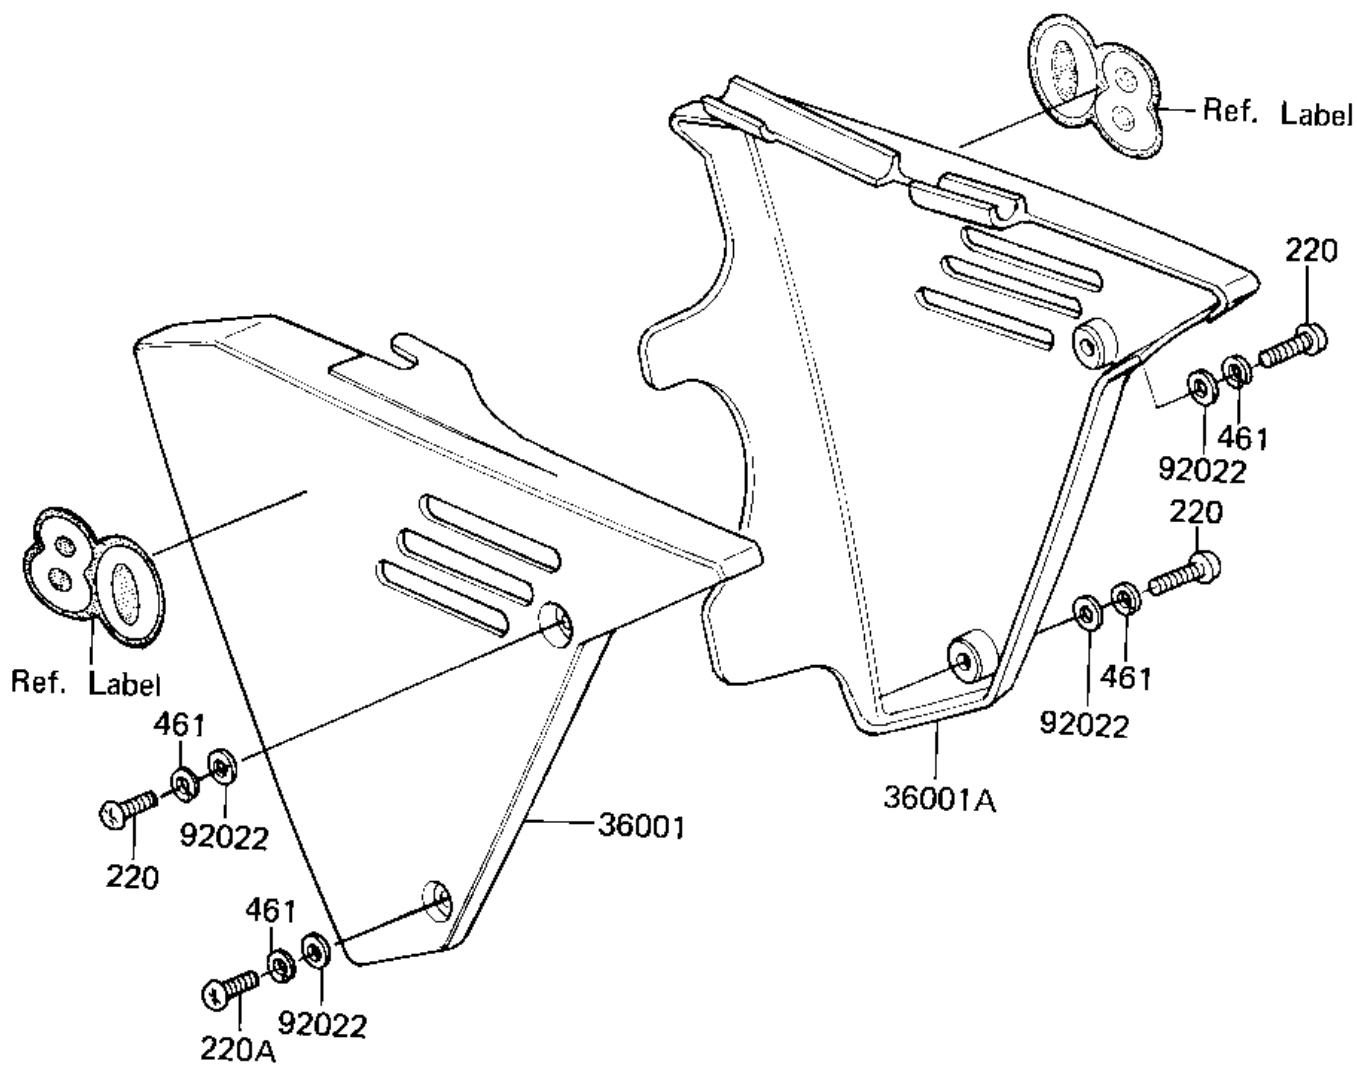

1981 KX™80 PARTS DIAGRAM

SIDE COVERS

F2610-0101

1981 KX™80 PARTS LIST

SIDE COVERS

ITEM NAME	PART NUMBER	QUANTITY
COVER,SIDE,L GREEN (Ref # 36001)	36001-1112-6W	1
COVER,R.H SIDE L.GRN (Ref # 36001A)	36001-1113-6W	1
WASHER PLAIN (Ref # 92022)	92022-024	1
SCREW PAN HEAD 6X16 (Ref # 220)	220B0616	1
SCREW PAN HEAD 6X20 (Ref # 220A)	220B0620	1
WASHER SPRING 6MM (Ref # 461)	461F0600	1