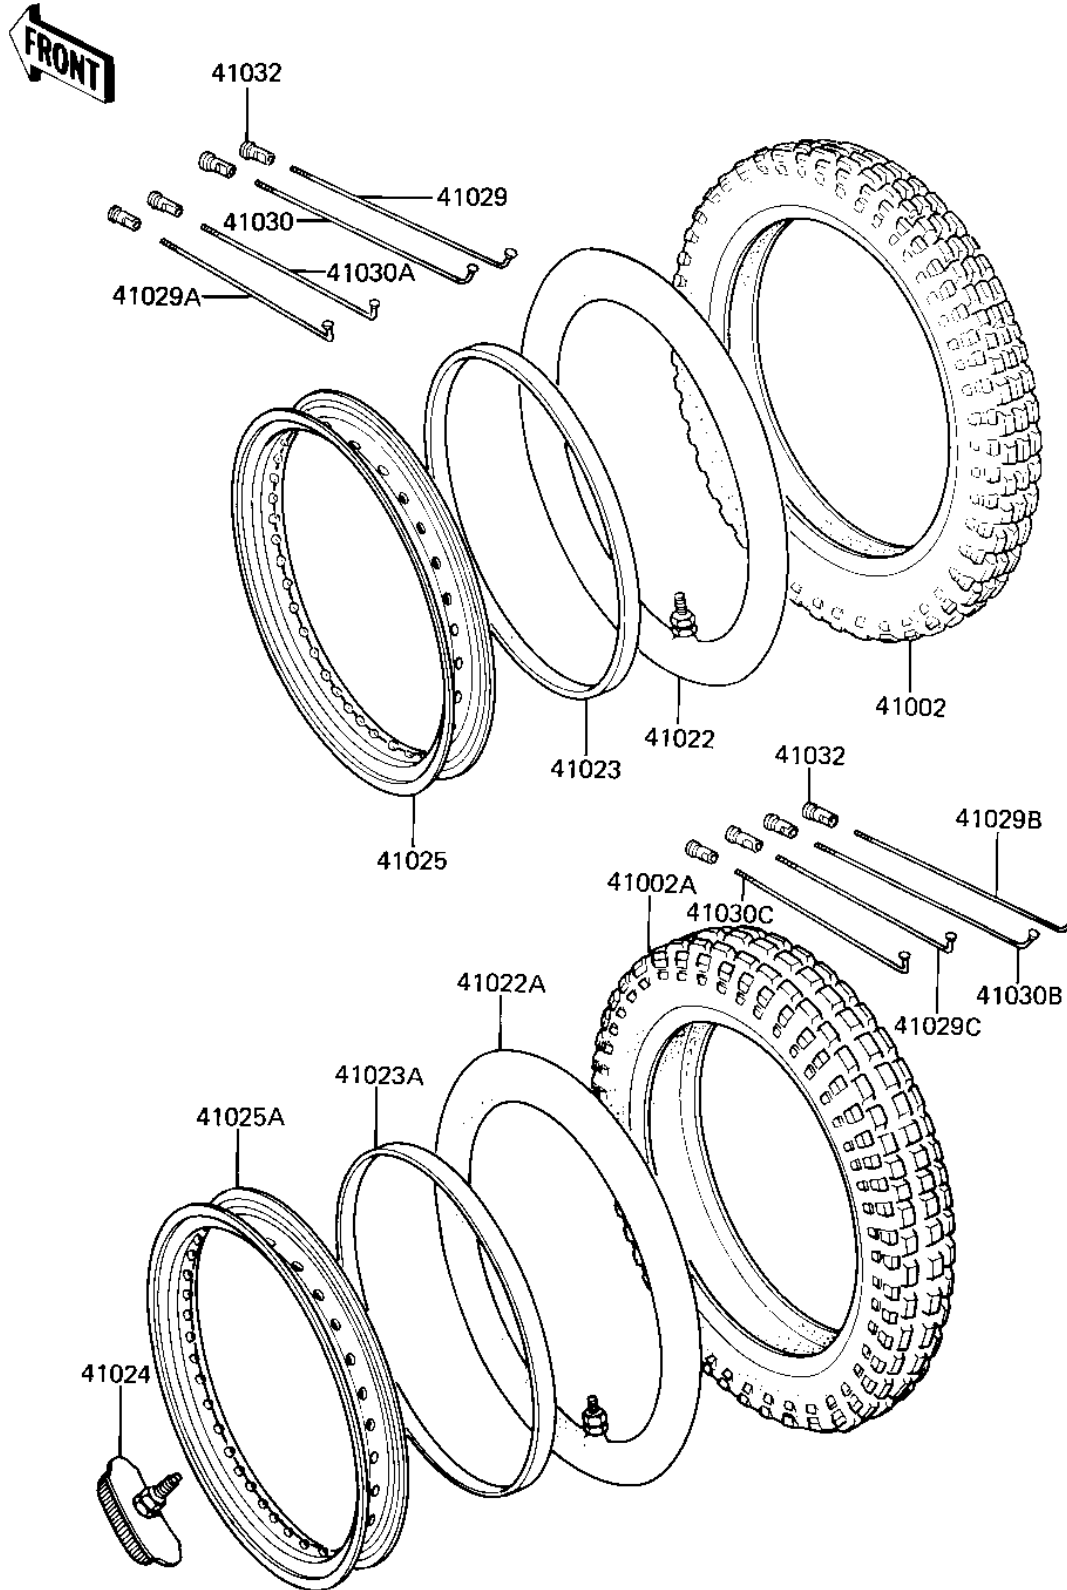

1981 KX™80 PARTS DIAGRAM

WHEELS/TIRES ('82 KX80-C2)

F2210-0052

1981 KX™80 PARTS LIST

WHEELS/TIRES ('82 KX80-C2)

ITEM NAME	PART NUMBER	QUANTITY
TIRE (Ref # 41002)	41002-1574	1
TUBE,TIRE,2.75-17 (Ref # 41022)	41022-1039	1
TUBE 275/410/425-14 (Ref # 41022A)	41022-042	1
BAND-RIM,FR (Ref # 41023)	41023-1067	1
BAND,RIM,4.10-14 (Ref # 41023A)	41023-1025	1
PROTECTOR,BEAD 1.60A (Ref # 41024)	41024-010	1
RIM,FR,1.40X17 (Ref # 41025)	41025-1068	1
RIM,RR,1.60X14 (Ref # 41025A)	41025-1069	1
SPOKE,FRONT,RH (Ref # 41029)	41029-1041	1
SPOKE,FRONT INNER,LH (Ref # 41029A)	41029-1042	1
SPOKE,REAR,LH (Ref # 41029B)	41029-1043	1
SPOKE,REAR INNER,RH (Ref # 41029C)	41029-1044	1
SPOKE,FRONT,RH (Ref # 41030)	41030-1036	1
SPOK,FRONT OUTER,LH (Ref # 41030A)	41030-1037	1
SPOKE,REAR,LH (Ref # 41030B)	41030-1038	1
SPOKE,REAR OUTER,RH (Ref # 41030C)	41030-1039	1
NIPPLE-SPOKE (Ref # 41032)	41032-1057	1