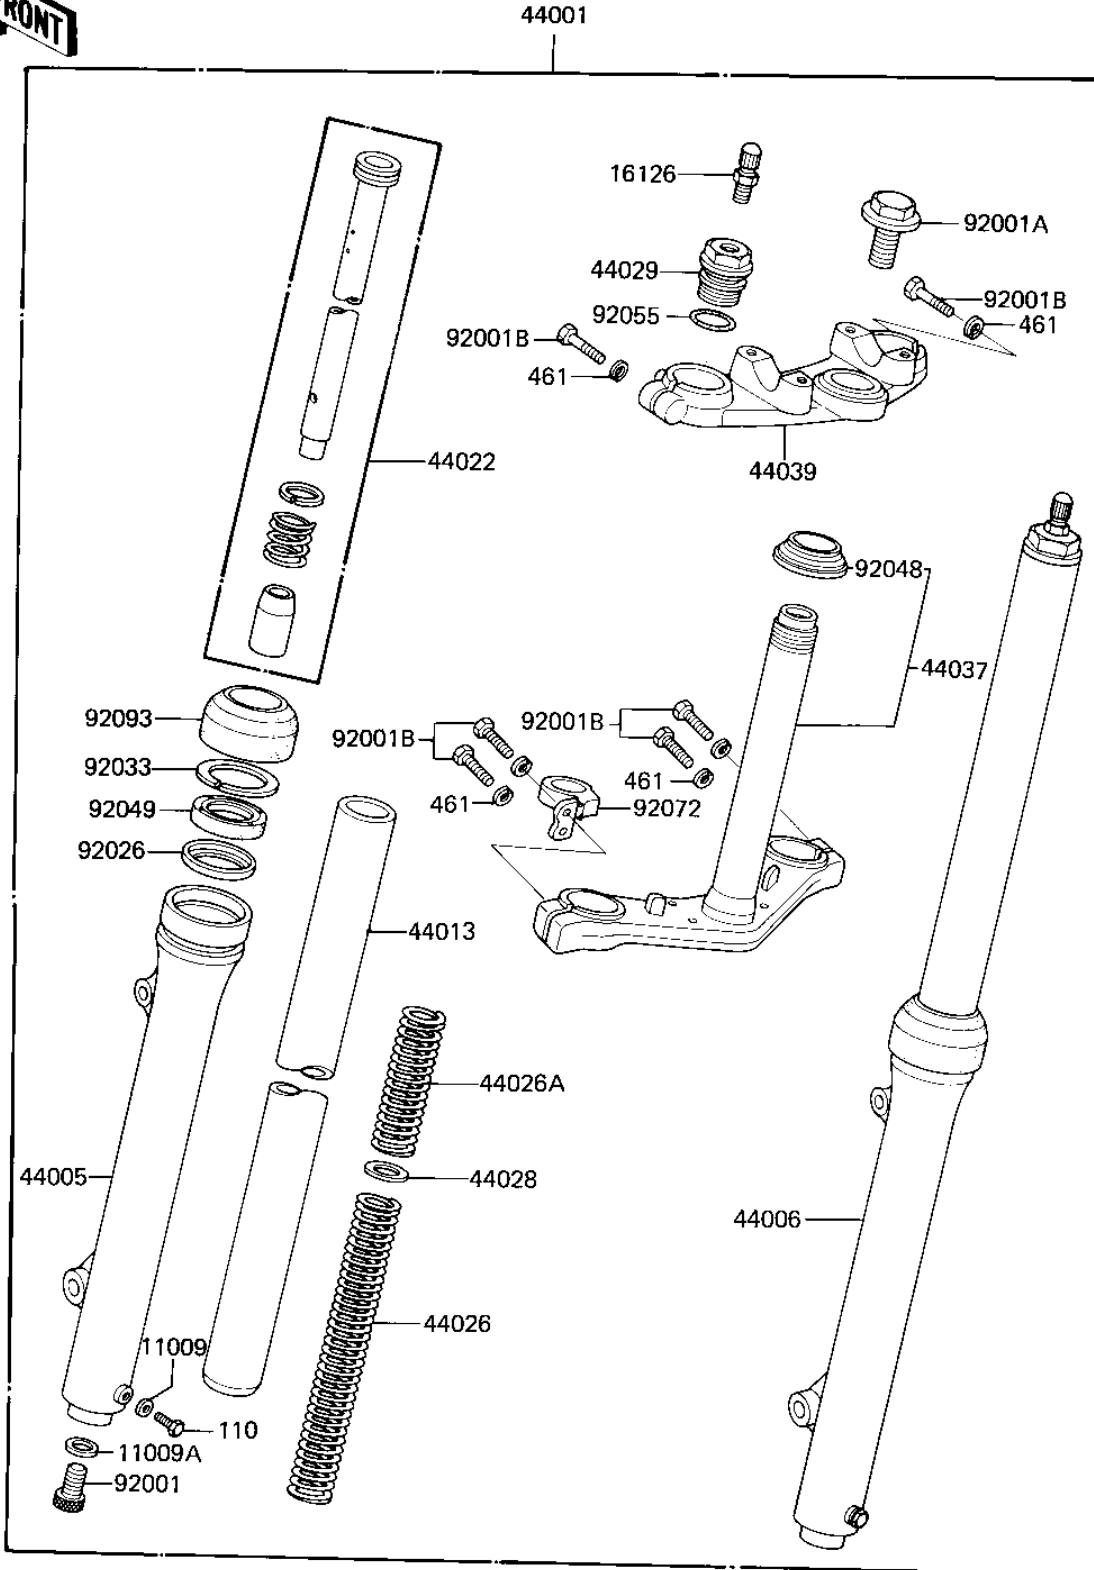

## 1981 KX™80 PARTS DIAGRAM

FRONT FORK (-F/NO.007513)

F2340-0088

## 1981 KX™80 PARTS LIST

FRONT FORK (-F/NO.007513)

| ITEM NAME                           | PART NUMBER | QUANTITY |
|-------------------------------------|-------------|----------|
| GASKET,DRAIN PLUG (Ref # 11009)     | 44045-047   | 1        |
| GASKET,FORK CYL BOLT (Ref # 11009A) | 44045-051   | 1        |
| VALVE,AIR (Ref # 16126)             | 16126-1041  | 1        |
| FORK-FRONT (Ref # 44001)            | 44001-1360  | 1        |
| TUBE,LH,FORK OUTER (Ref # 44005)    | 44005-1092  | 1        |
| TUBE,RH,FORK OUTER (Ref # 44006)    | 44006-1086  | 1        |
| PIPE-FORK INNER (Ref # 44013)       | 44013-1083  | 1        |
| CYLINDER-FORK (Ref # 44022)         | 44022-1081  | 1        |
| SPRING-FRONT FORK (Ref # 44026)     | 44026-1134  | 1        |
| SPRING-FRONT FORK (Ref # 44026A)    | 44026-1135  | 1        |
| WASHER,FORK SPRING (Ref # 44028)    | 44028-1005  | 1        |
| SEAT-FORK SPRING (Ref # 44029)      | 44029-1032  | 1        |
| HOLDER-FORK UNDER (Ref # 44037)     | 44037-1079  | 1        |
| HOLDER-FORK UPPER (Ref # 44039)     | 44039-1049  | 1        |
| BOLT,FORK CYLINDER (Ref # 92001)    | 44041-078   | 1        |
| BOLT,STEERING STEM (Ref # 92001A)   | 92001-1318  | 1        |
| BOLT,8X35 (Ref # 92001B)            | 92001-1643  | 1        |
| SPACER,FORK OUTER (Ref # 92026)     | 92026-1099  | 1        |
| RING-SNAP (Ref # 92033)             | 92033-1078  | 1        |
| CONE STERNG BERG LOW (Ref # 92048)  | 92047-010   | 1        |
| SEAL-OIL,FORK OUTER (Ref # 92049)   | 92049-1080  | 1        |
| RING-0 (Ref # 92055)                | 92055-1124  | 1        |
| BAND (Ref # 92072)                  | 92072-1082  | 1        |
| SEAL,FORK OUTER (Ref # 92093)       | 92093-1066  | 1        |
| BOLT HEX HEAD 6X8 (Ref # 110)       | 110B0608    | 1        |
| WASHER SPRING 8MM (Ref # 461)       | 461F0800    | 1        |