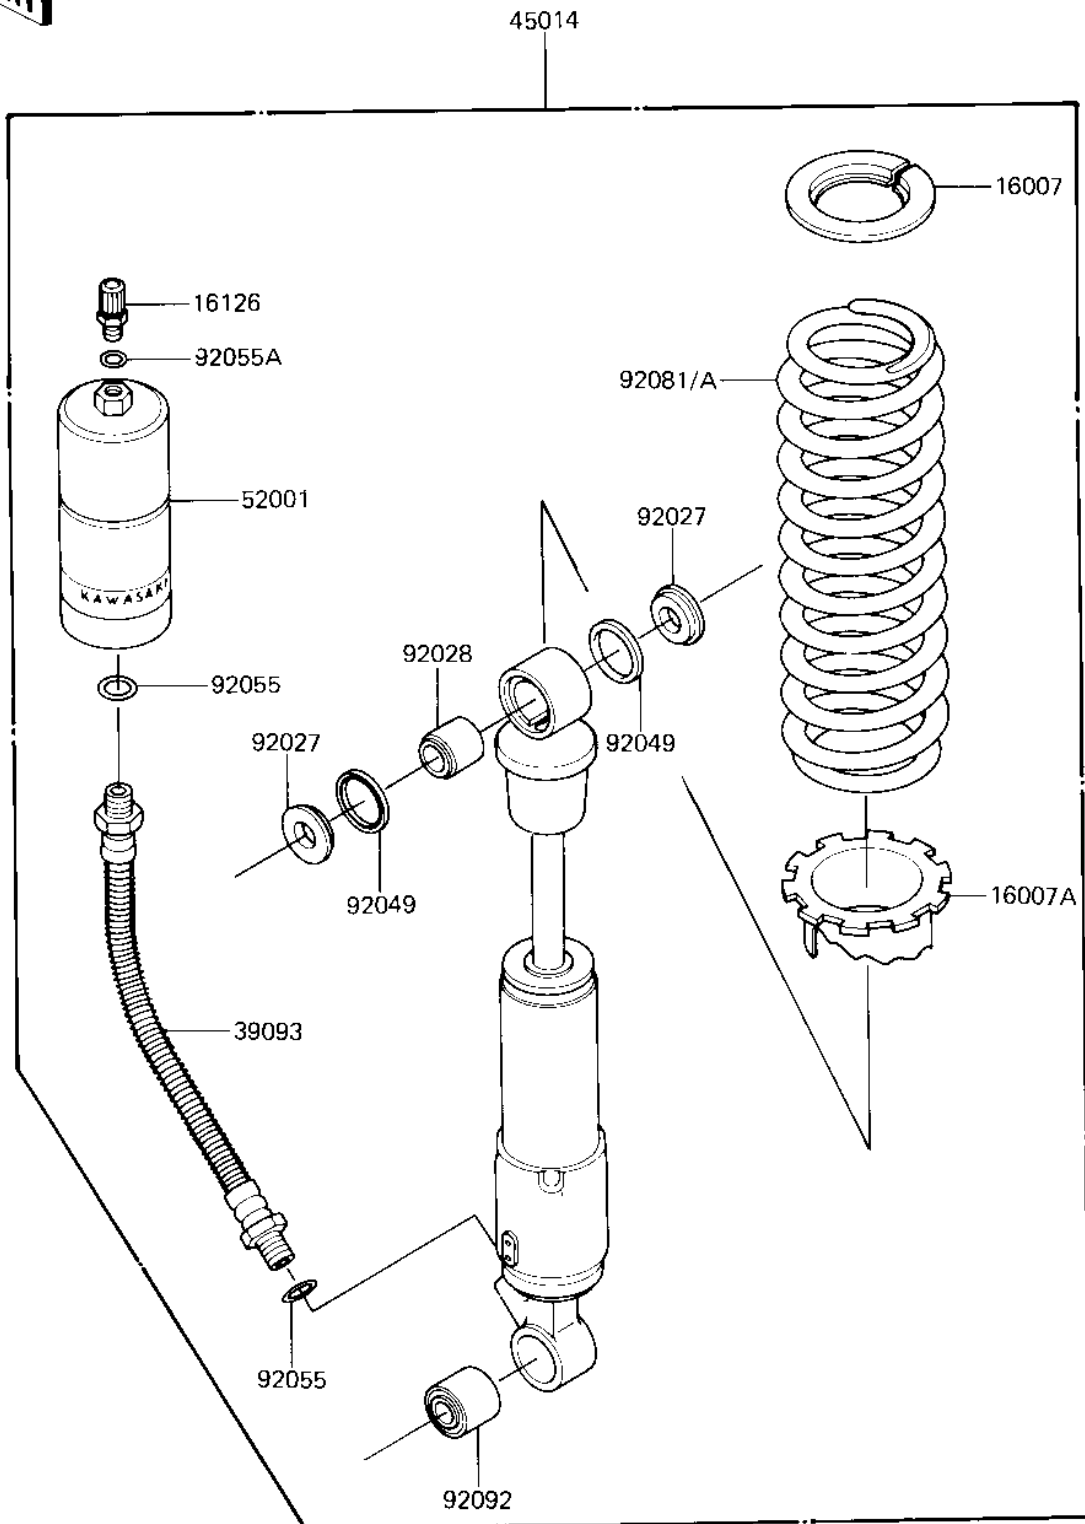

1981 KX™80 PARTS DIAGRAM

SHOCK ABSORBER (F/NO.007284-)

F2280-0003

1981 KX™80 PARTS LIST

SHOCK ABSORBER (F/NO.007284-)

ITEM NAME	PART NUMBER	QUANTITY
SEAT-SPRING,REAR SHOC (Ref # 16007)	16007-1032	1
SEAT-SPRING,REAR SHOC (Ref # 16007A)	16007-1033	1
VALVE,REARSHOCK (Ref # 16126)	16126-1045	1
PIPE-COMP-SUSP (Ref # 39093)	39093-1080	1
SHOCK ABSBR RR (Ref # 45014)	45014-1180	1
TANK-OIL,REARSHOCK (Ref # 52001)	52001-1015	1
COLLAR,REAR SHOCK (Ref # 92027)	92027-1418	1
BUSHING,REAR SHOCK (Ref # 92028)	92028-1143	1
SEAL-OIL,REAR SHOCK (Ref # 92049)	92049-1086	1
"O" RING (Ref # 92055)	92055-1099	1
RING-0 (Ref # 92055A)	92055-1133	1
SPRING,REAR SHOCK,HEA (Ref # 92081)	92081-1407	1
SPRING REARSHOCK (Ref # 92081A)	92081-1478	1
BUSHING-RUBBER,SHOCKA (Ref # 92092)	92092-1016	1