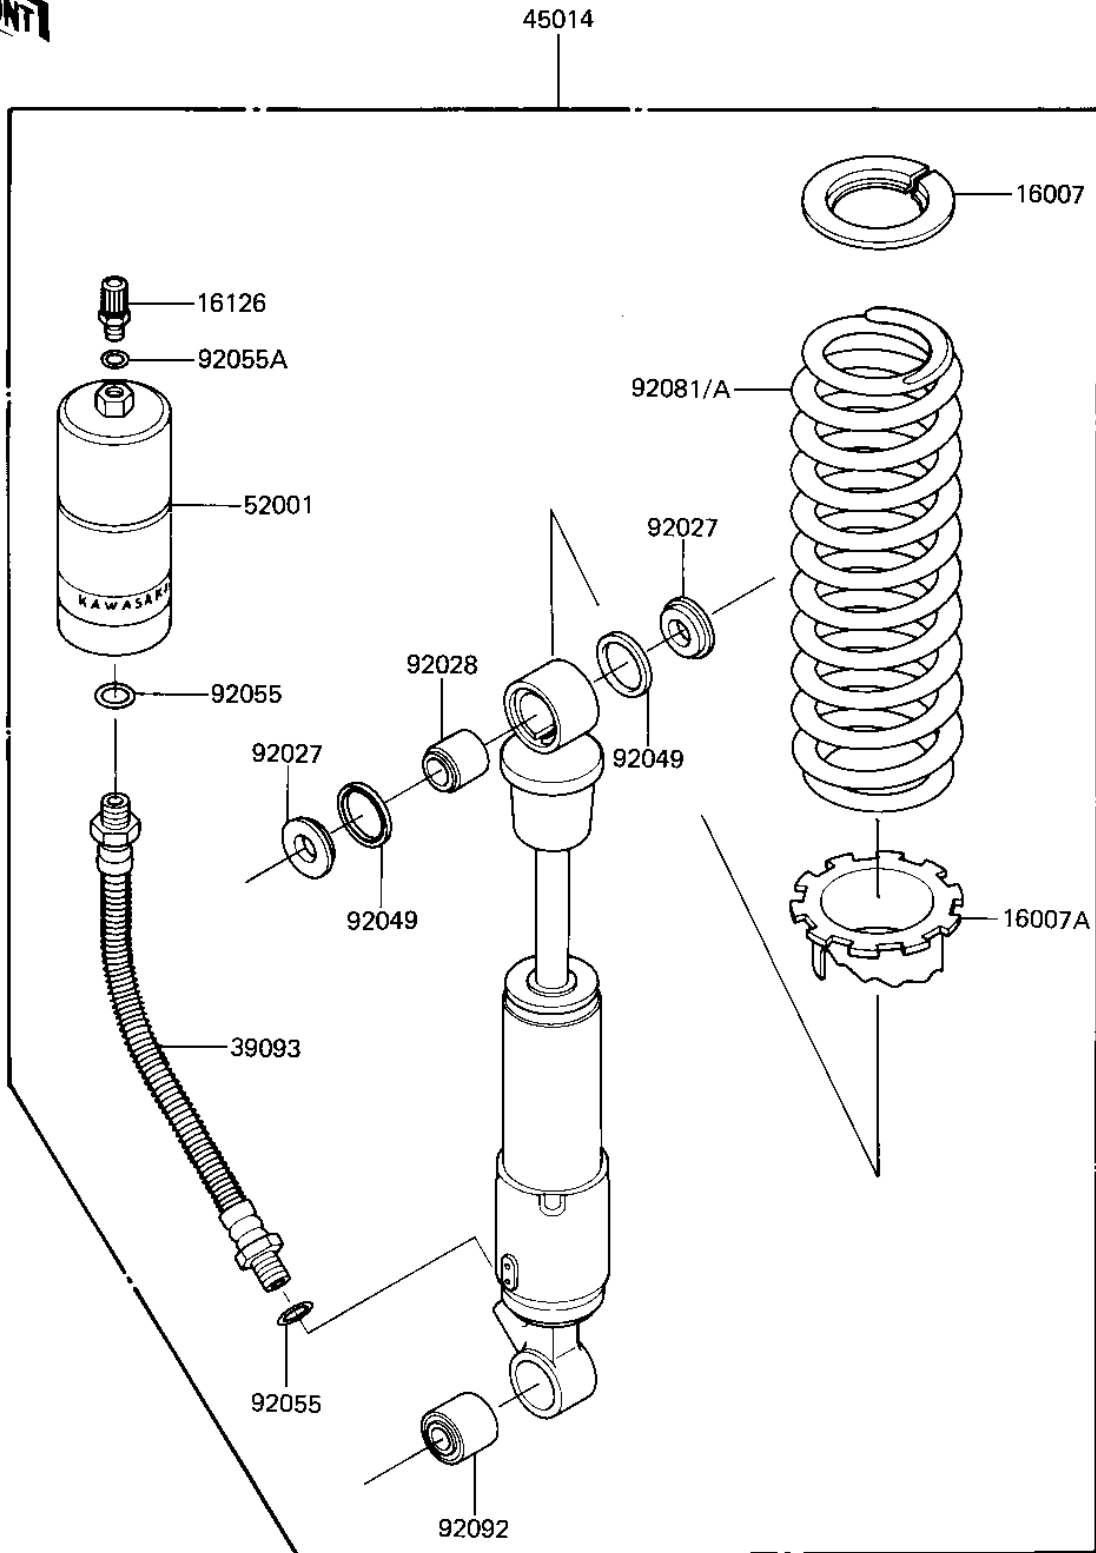

1981 KX™80 PARTS DIAGRAM

SHOCK ABSORBER (F/NO.007283)

F2280-0003

1981 KX™80 PARTS LIST

SHOCK ABSORBER (-F/NO.007283)

ITEM NAME	PART NUMBER	QUANTITY
SEAT-SPRING,REAR SHOC (Ref # 16007)	16007-1032	1
SEAT-SPRING,REAR SHOC (Ref # 16007A)	16007-1033	1
VALVE,REARSHOCK (Ref # 16126)	16126-1045	1
PIPE-COMP-SUSP (Ref # 39093)	39093-1080	1
SHOCK ABSBR RR (Ref # 45014)	45014-1180	1
TANK-OIL,REARSHOCK (Ref # 52001)	52001-1015	1
COLLAR,REAR SHOCK (Ref # 92027)	92027-1418	1
BUSHING,REAR SHOCK (Ref # 92028)	92028-1143	1
SEAL-OIL,REAR SHOCK (Ref # 92049)	92049-1086	1
"O" RING (Ref # 92055)	92055-1099	1
RING-0 (Ref # 92055A)	92055-1133	1
SPRING,REAR SHOCK,HEA (Ref # 92081)	92081-1407	1
SPRING REARSHOCK (Ref # 92081A)	92081-1478	1
BUSHING-RUBBER,SHOCKA (Ref # 92092)	92092-1016	1