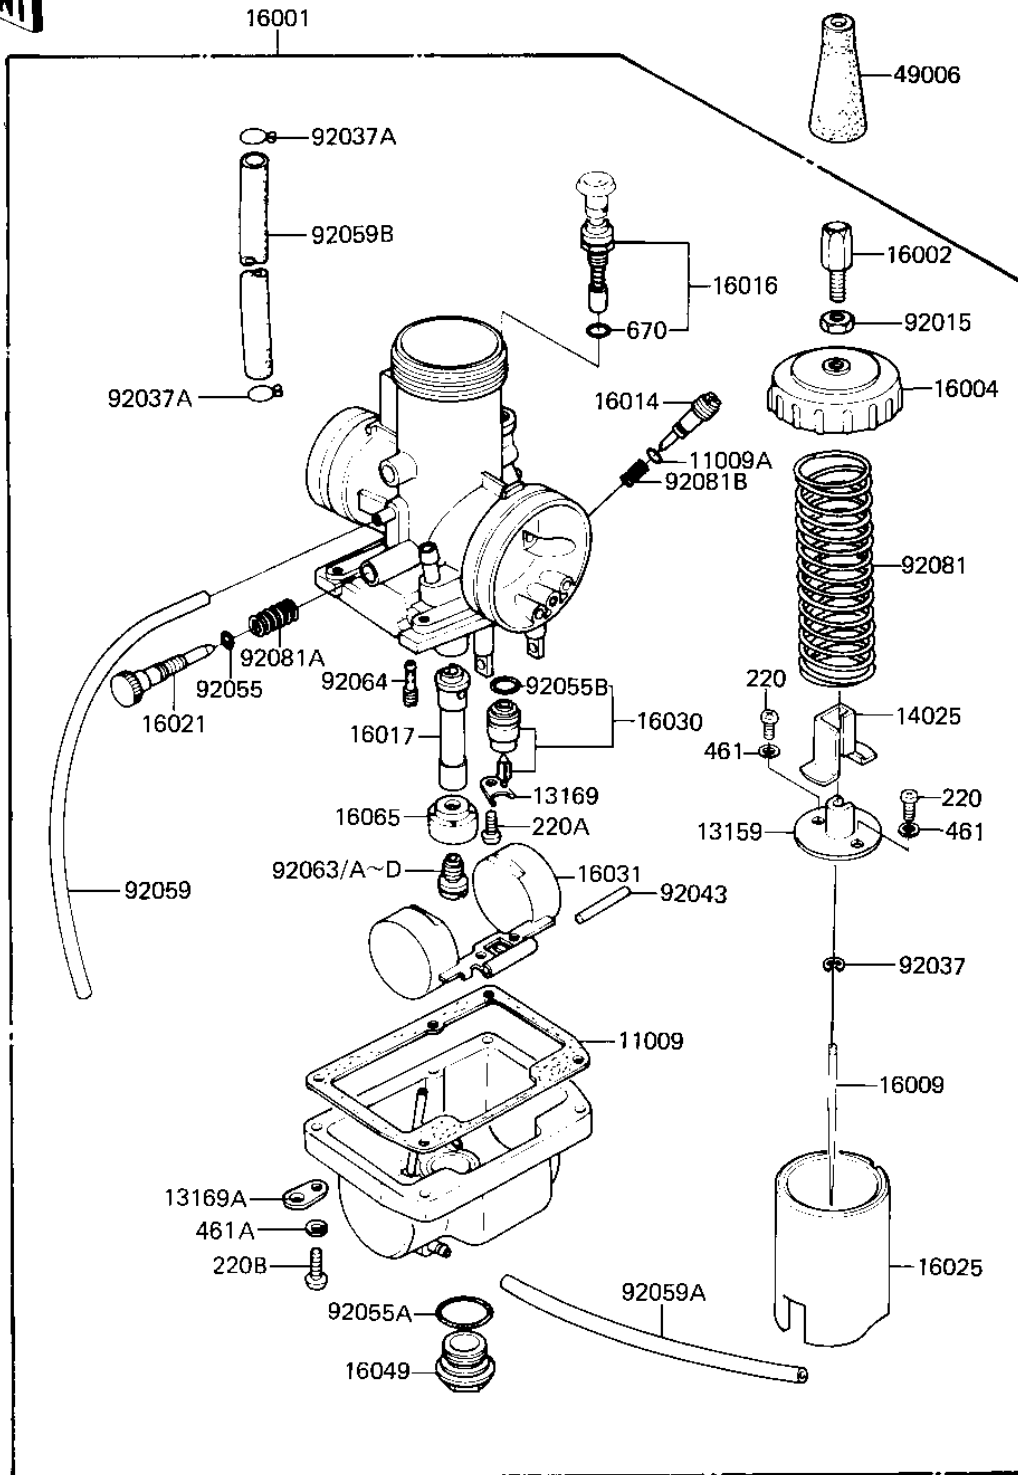

1981 KX™80 PARTS DIAGRAM

CARBURETOR

E1611-0056

1981 KX™80 PARTS LIST

CARBURETOR

ITEM NAME	PART NUMBER	QUANTITY
GASKET,FLOAT CHAMBER (Ref # 11009)	11009-1178	1
"O" RING (Ref # 11009A)	16038-022	1
CONNECTOR,THROTTLE (Ref # 13159)	13159-1010	1
PLATE, LOCK (Ref # 13169)	13169-1190	1
PLATE,TUBE CLAMP (Ref # 13169A)	13169-1226	1
COVER,THROTTLE VALVE (Ref # 14025)	14025-1494	1
CARBURETOR (Ref # 16001)	16001-1494	1
ADJUSTER,CABLE (Ref # 16002)	16002-017	1
CAP,MIXING CHAMBER (Ref # 16004)	16004-025	1
NEEDLE-JET,5EJ33 (Ref # 16009)	16009-1111	1
SCREW,PILOT AIR (Ref # 16014)	16014-1013	1
PLUNGER ASSY,STARTER (Ref # 16016)	16016-1013	1
JET-NEEDLE,0-6 (Ref # 16017)	16017-1108	1
SCREW,THROTTLE ADJST (Ref # 16021)	16021-1012	1
VALVE-THROTTLE,CA3.0 (Ref # 16025)	16025-1070	1
FLOAT VALVE ASSY,2.5 (Ref # 16030)	16030-1013	1
FLOAT (Ref # 16031)	16031-1011	1
COVER,MAIN JET (Ref # 16049)	16049-1003	1
HOLDER,MAIN JET RING (Ref # 16065)	16065-1033	1
CAP,CARBURETOR (Ref # 49006)	16036-007	1
NUT-CABLE ADJUST LOCK (Ref # 92015)	16003-006	1
CIRCLIP (Ref # 92037)	16008-010	1
CLAMP-PIPE (Ref # 92037A)	92037-072	1
FLOAT PIN (Ref # 92043)	16032-003	1
"O" RING (Ref # 92055)	92055-044	1
"O" RING (Ref # 92055A)	92055-1076	1
"O" RING (Ref # 92055B)	92055-1084	1
TUBE,3X5X300 (Ref # 92059)	92059-1755	1
TUBE (Ref # 92059A)	92059-1135	1