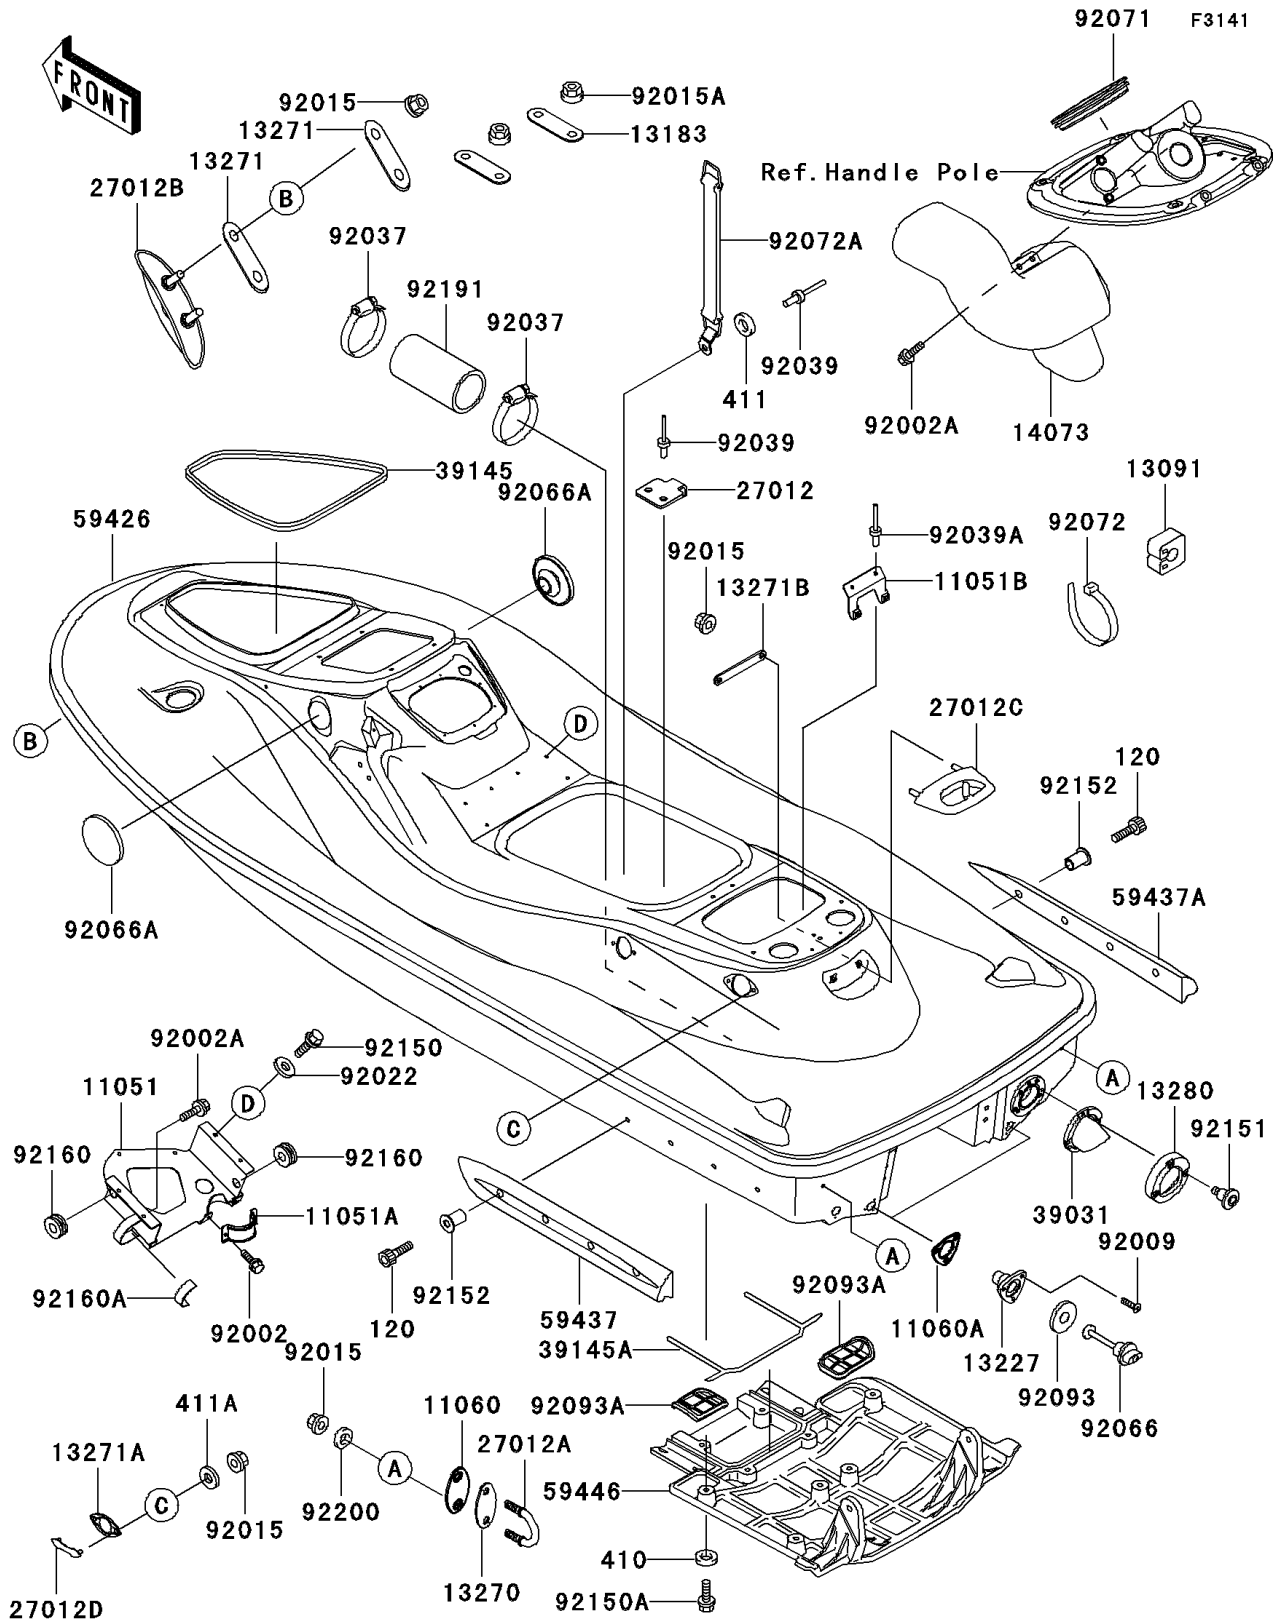

2000 JET SKI® 1100 STX® D.I. PARTS DIAGRAM

Hull

2000 JET SKI® 1100 STX® D.I. PARTS LIST

Hull

ITEM NAME	PART NUMBER	QUANTITY
BRACKET,EMM&CONDENSOR (Ref # 11051)	11051-3734	1
BRACKET,FILTER (Ref # 11051A)	11051-3801	1
BRACKET,BREATHER-BILGE (Ref # 11051B)	11051-3802	1
GASKET,U HOOK,RR (Ref # 11060)	11060-3800	1
GASKET,DRAIN PLUG (Ref # 11060A)	11060-3801	1
HOLDER (Ref # 13091)	13091-3780	1
PLATE (Ref # 13183)	13183-3809	1
HOUSING,DRAIN PLUG (Ref # 13227)	13227-3711	1
PLATE (Ref # 13270)	13270-3860	1
PLATE (Ref # 13271)	13271-3724	1
PLATE,CARGO NET HOOK (Ref # 13271A)	13271-3755	1
PLATE,REAR TOWING HOOK (Ref # 13271B)	13271-3774	1
HOLDER,EXHAUST VALVE (Ref # 13280)	13280-3718	1
DUCT (Ref # 14073)	14073-3781	1
HOOK (Ref # 27012)	27012-3787	1
HOOK (Ref # 27012A)	27012-3797	1
HOOK,BOW,F.BLACK (Ref # 27012B)	27012-3822-6Z	1
HOOK,REAR TOWING,F.BLACK (Ref # 27012C)	27012-3824-6Z	1
HOOK,CARGO NET,G.SILVER (Ref # 27012D)	27012-3828-F2	1
CAP-END (Ref # 39031)	39031-3704	1
TRIM-SEAL,L=1412 (Ref # 39145)	39145-3748	1
TRIM-SEAL,JET PUMP COVER (Ref # 39145A)	39145-3768	1
HULL-COMP,D.R.RED (Ref # 59426)	59426-3899-EU	1
STABILIZER,LH,D.R.RED (Ref # 59437)	59437-3733-AB	1
STABILIZER,RH,D.R.RED (Ref # 59437A)	59437-3734-AB	1
COVER-JET PUMP (Ref # 59446)	59446-3752	1
BOLT,6X16 (Ref # 92002)	92002-3728	1
BOLT,6X20 (Ref # 92002A)	92002-3755	1
SCREW,TAPPING,4X16 (Ref # 92009)	92009-3849	1