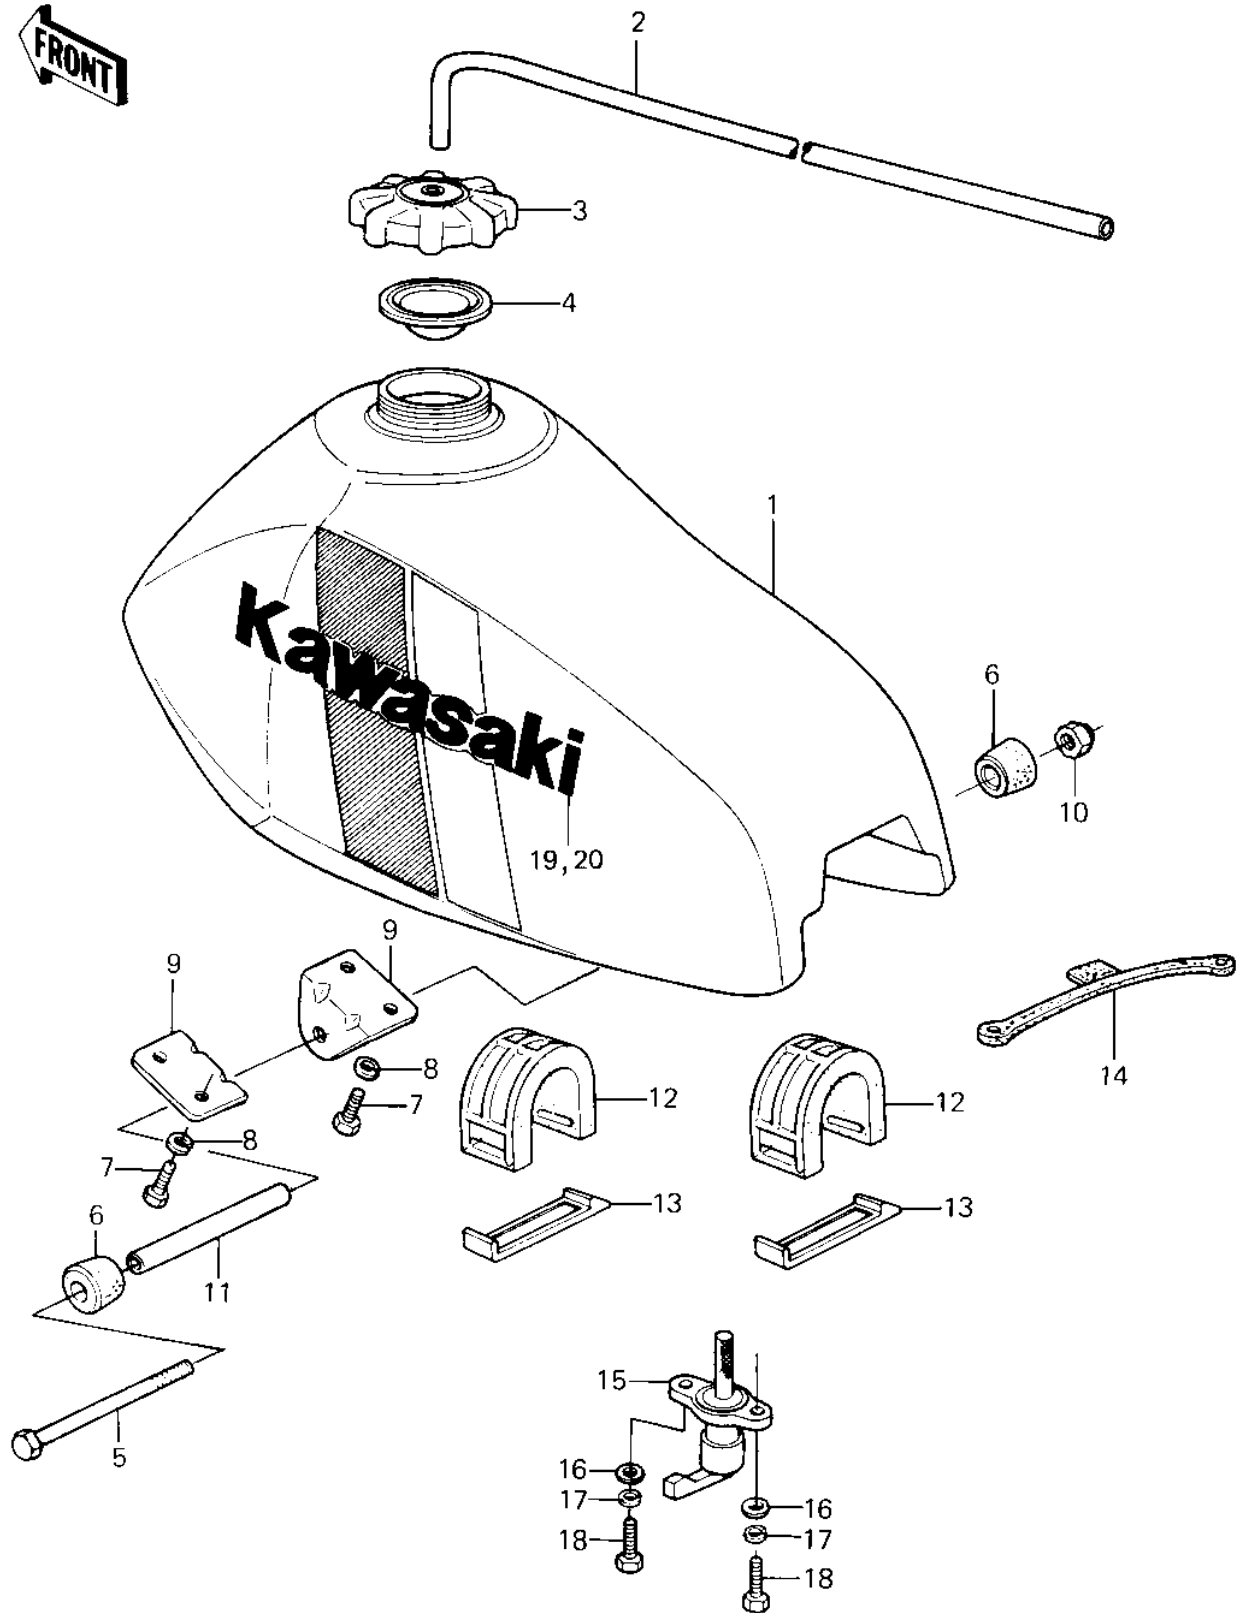

1981 KX™80 PARTS DIAGRAM

FUEL TANK ('81 KX80-C1)

1981 KX™80 PARTS LIST

FUEL TANK ('81 KX80-C1)

ITEM NAME	PART NUMBER	QUANTITY
TANK-FUEL,L.GREEN (Ref # 1)	51001-1056-6W	1
TUBE,5X5.6X280 (Ref # 2)	92059-1109	1
CAP-TANK,FUEL (Ref # 3)	51049-1006	1
GASKET,FUEL TANK (Ref # 4)	11009-1452	1
BOLT 6X90 (Ref # 5)	110G0690	1
DAMPER,FUEL TANK FITT (Ref # 6)	92075-1220	1
BOLT,6X10 (Ref # 7)	112G0610	1
WASHER SPRING 6MM (Ref # 8)	461F0600	2
BRACKET,FUEL TANK (Ref # 9)	32052-1051	1
NUT (Ref # 10)	92019-008	1
DAMPER,FUEL TANK (Ref # 12)	92075-1151	1
BAND,FUEL TANK (Ref # 13)	92072-1013	1
BAND,SEAT (Ref # 14)	92072-1056	1
TAP-ASSY-FUEL (Ref # 15)	51023-1115	1
WASHER PLAIN 6MM (Ref # 16)	411B0600	1
BOLT-UPSET,6X16 (Ref # 18)	112G0616	1
PATTERN A TANK LH (Ref # 19)	56044-1231	1
PATTERN A TANK RH (Ref # 20)	56044-1232	1