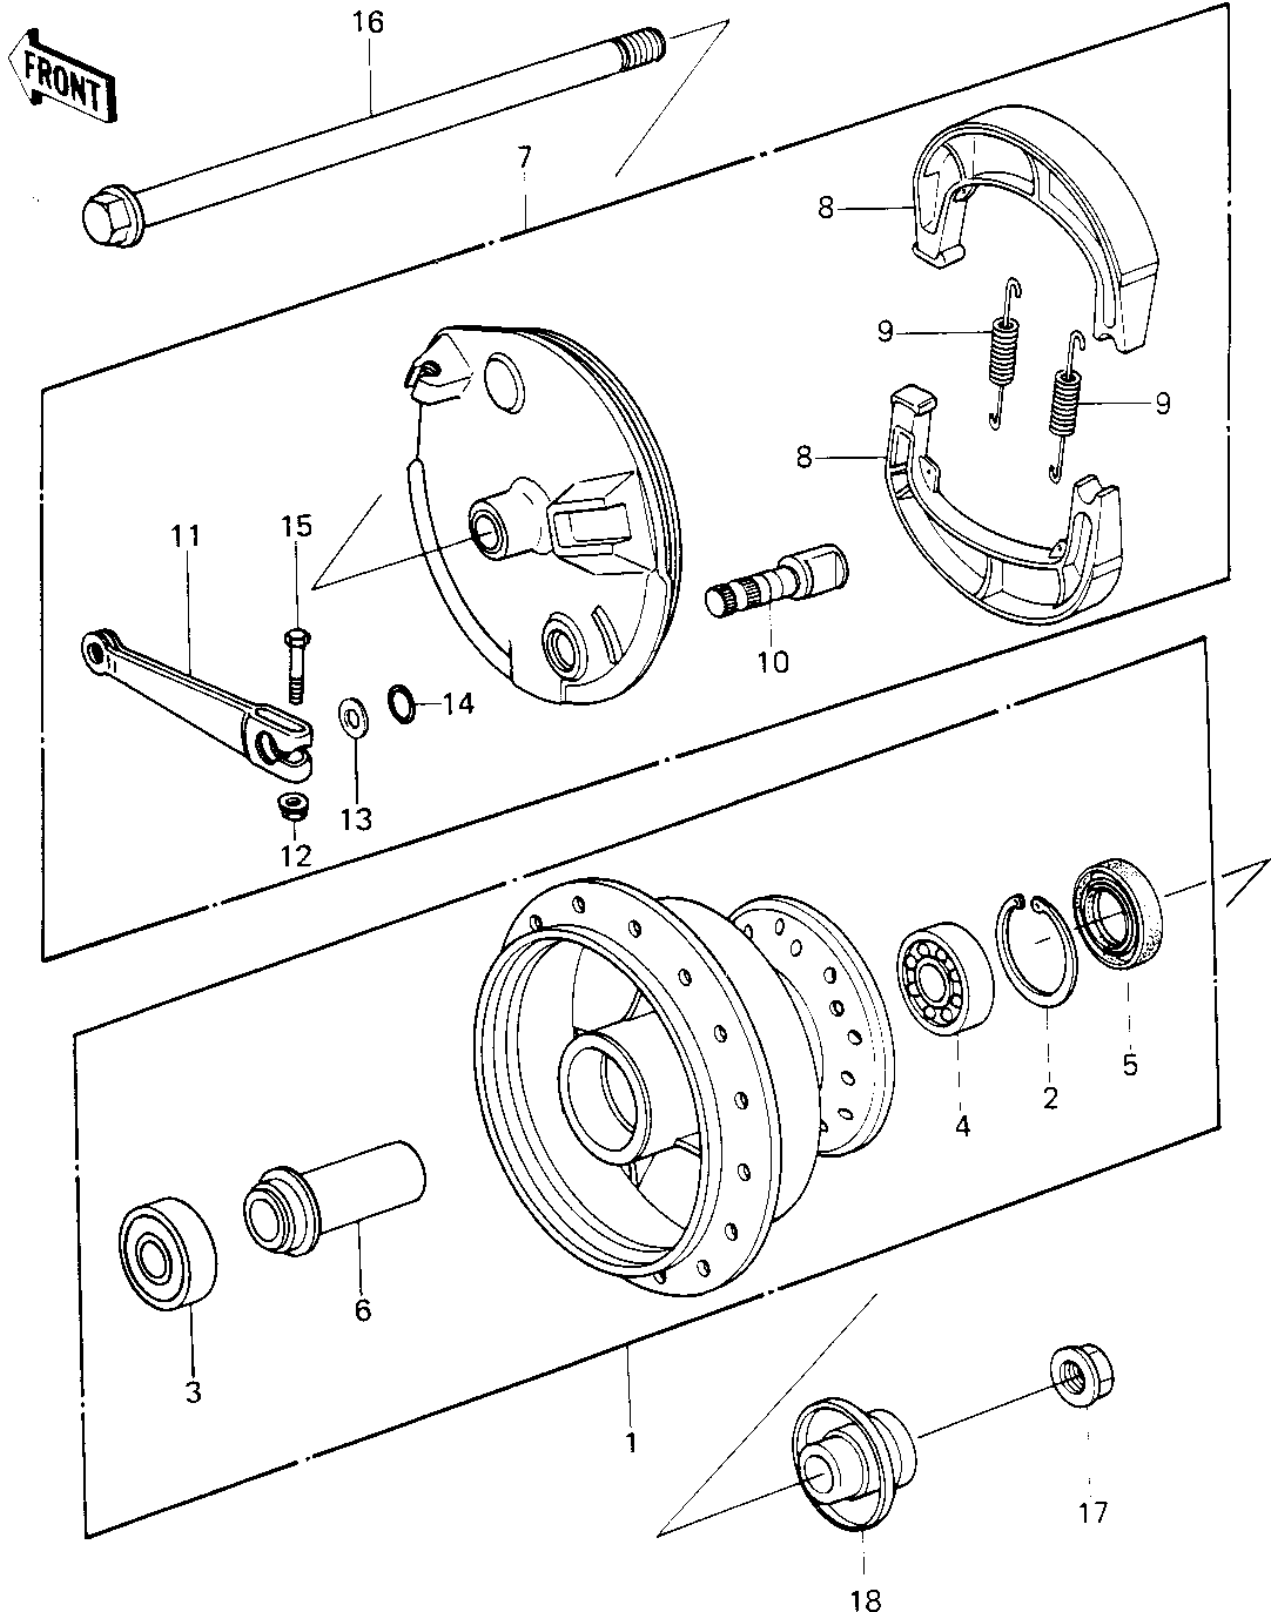

1981 KX™80 PARTS DIAGRAM

FRONT HUB/BRAKE ('81 KX80-C1)

1981 KX™80 PARTS LIST

FRONT HUB/BRAKE ('81 KX80-C1)

ITEM NAME	PART NUMBER	QUANTITY
DRUM-ASSY,FR BRK (Ref # 1)	41034-1013	1
CIRCLIP,35MM (Ref # 2)	481J3500	1
BEARING,BALL,#6200U (Ref # 3)	601B6200U	1
BEARING,BALL,#6300 (Ref # 4)	601B6300	1
OIL SEAL,20X35X7 (Ref # 5)	654A203507	1
COLLAR,FRONT BRAKE (Ref # 6)	92027-1093	1
PANEL-ASY,FR BRK (Ref # 7)	41035-1037	1
SHOE,BRAKE (Ref # 8)	41048-1021	1
SPRING,BRAKE SHOE (Ref # 9)	92081-1766	1
CAM,BRAKE,FRONT (Ref # 10)	41050-1009	1
LEVER,BRAKE CAM,FRONT (Ref # 11)	41053-1011	1
NUT,6MM (Ref # 12)	41072-007	1
WASHER (Ref # 13)	92022-257	1
"O" RING,12MM (Ref # 14)	670B2012	1
BOLT,HEX HEAD,6X30 (Ref # 15)	92001-1135	1
AXLE,FRONT (Ref # 16)	41068-1011	1
NUT,10MM (Ref # 17)	92015-1415	1
COLLAR,FRONT AXLE (Ref # 18)	92027-1094	1