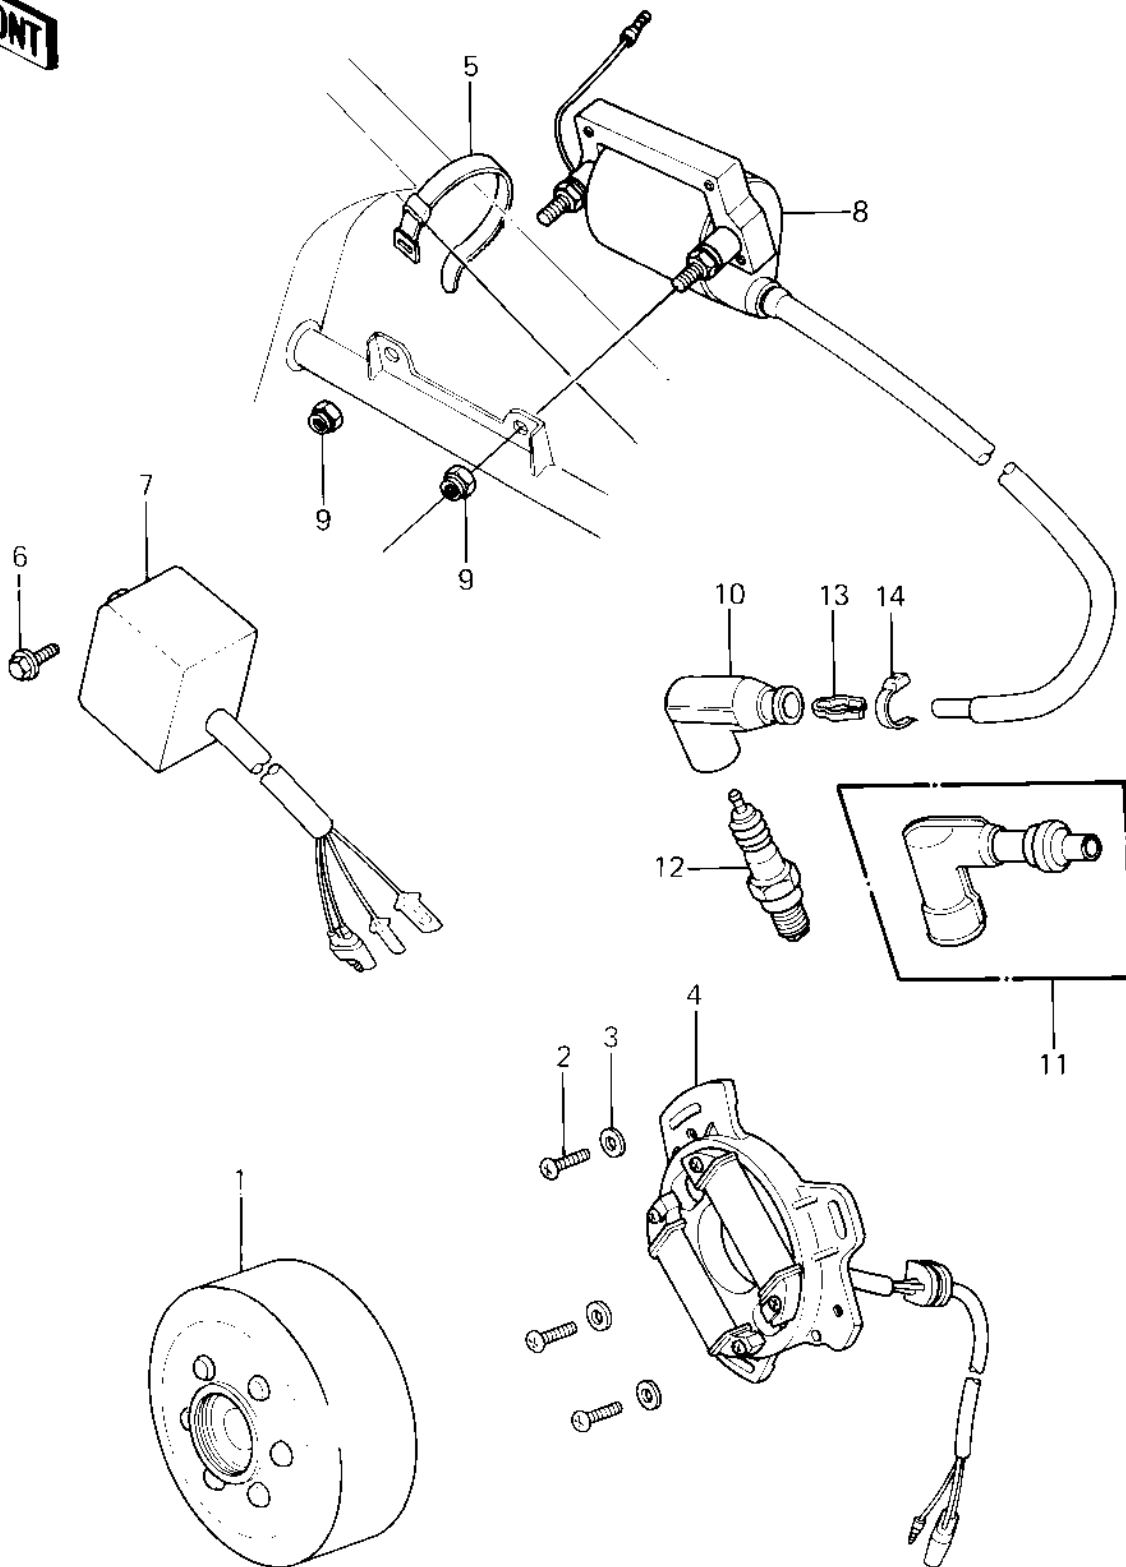

1981 KX™80 PARTS DIAGRAM

IGNITION ('81 KX80-C1)

1981 KX™80 PARTS LIST

IGNITION ('81 KX80-C1)

ITEM NAME	PART NUMBER	QUANTITY
FLYWHEEL,MAGNETO (Ref # 1)	21007-1038	1
SCREW-PAN-CROS (Ref # 2)	220B0514	1
WASHER PLAIN 5MM (Ref # 3)	411B0500	1
STATOR ASSY (Ref # 4)	21003-1042	1
BAND,WIRING HARNESS (Ref # 5)	92072-056	1
BOLT,FLANGED,6X12 (Ref # 6)	130G0612	1
IGNITER (Ref # 7)	21119-1029	1
COIL-IGNITION (Ref # 8)	21121-1059	1
NUT 6MM (Ref # 9)	311B0600	1
CAP,SPARK PLUG (Ref # 10)	21130-1006	1
CAP,SPARK PLUG (Ref # 11)	21160-005	1
SPARK PLUG B9ES (Ref # 12)	B9ES	1
TERMINAL,PLUG CAP (Ref # 13)	21169-001	1
CLAMP,SPARK PLUG CAP (Ref # 14)	92037-1173	1