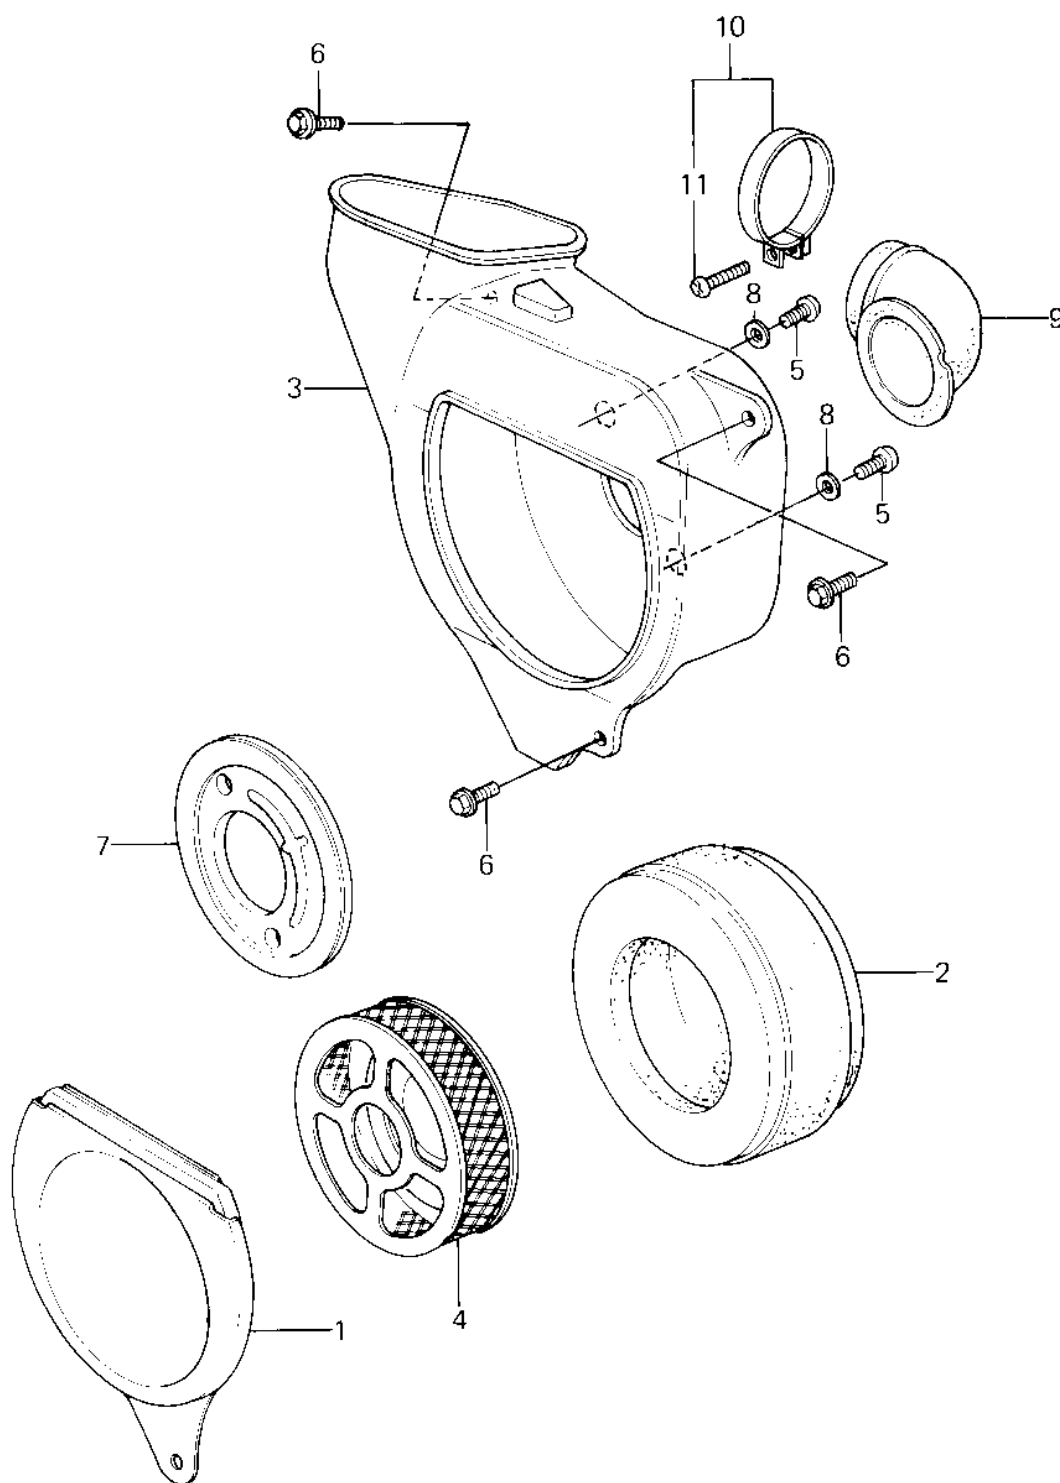

## 1981 KX™80 PARTS DIAGRAM

AIR CLEANER ('81 KX80-C1)

## 1981 KX™80 PARTS LIST

AIR CLEANER ('81 KX80-C1)

ITEM NAME	PART NUMBER	QUANTITY
CAP,AIR CLEANER CASE (Ref # 1)	11012-1139	1
ELEMENT,AIR CLNR (Ref # 2)	11013-1035	1
CASE,AIR CLEANER (Ref # 3)	11011-1058	1
HOLDER,AIR CLEANER (Ref # 4)	13091-1081	1
BOLT,6X10 (Ref # 5)	112G0610	1
BOLT,FLANGED,6X12 (Ref # 6)	130G0612	1
PLATE,AIR CLEANER (Ref # 7)	13169-1308	1
WASHER 6.5X20X1.6T (Ref # 8)	92022-125	1
DUCT (Ref # 9)	14073-1047	1
CLAMP,CARBURETOR HOLD (Ref # 10)	92037-1484	1
SCREW PAN HEAD 4X25 (Ref # 11)	220B0425	1