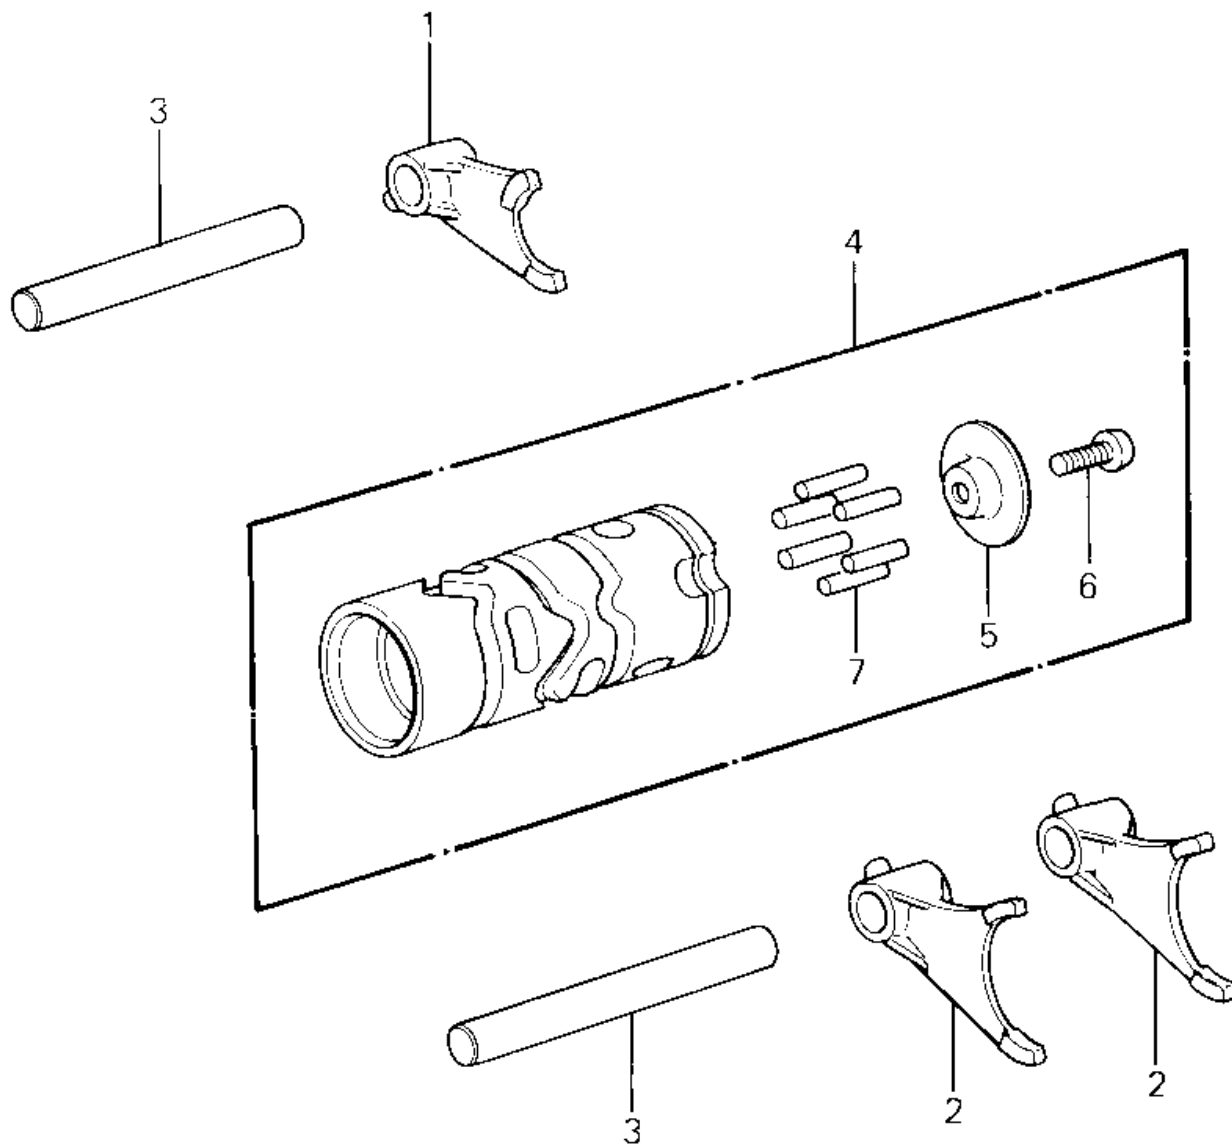

1981 KX™80 PARTS DIAGRAM

GEAR CHANGE DRUM & FORKS ('81 KX80-C1)

1981 KX™80 PARTS LIST

GEAR CHANGE DRUM & FORKS ('81 KX80-C1)

ITEM NAME	PART NUMBER	QUANTITY
FORK,SHIFT (Ref # 1)	13140-1039	1
FORK,SHIFT (Ref # 2)	13140-1041	1
ROD,SHIFT,10X90 (Ref # 3)	49047-1009	1
DRUM ASSY,GEAR CHANGE (Ref # 4)	13239-1037	1
HOLDER CHANGE DRUM (Ref # 5)	13091-1098	1
SCREW PAN HEAD 6X14 (Ref # 6)	220B0614	1
PIN,CHANG DRUM (Ref # 7)	92042-029	1