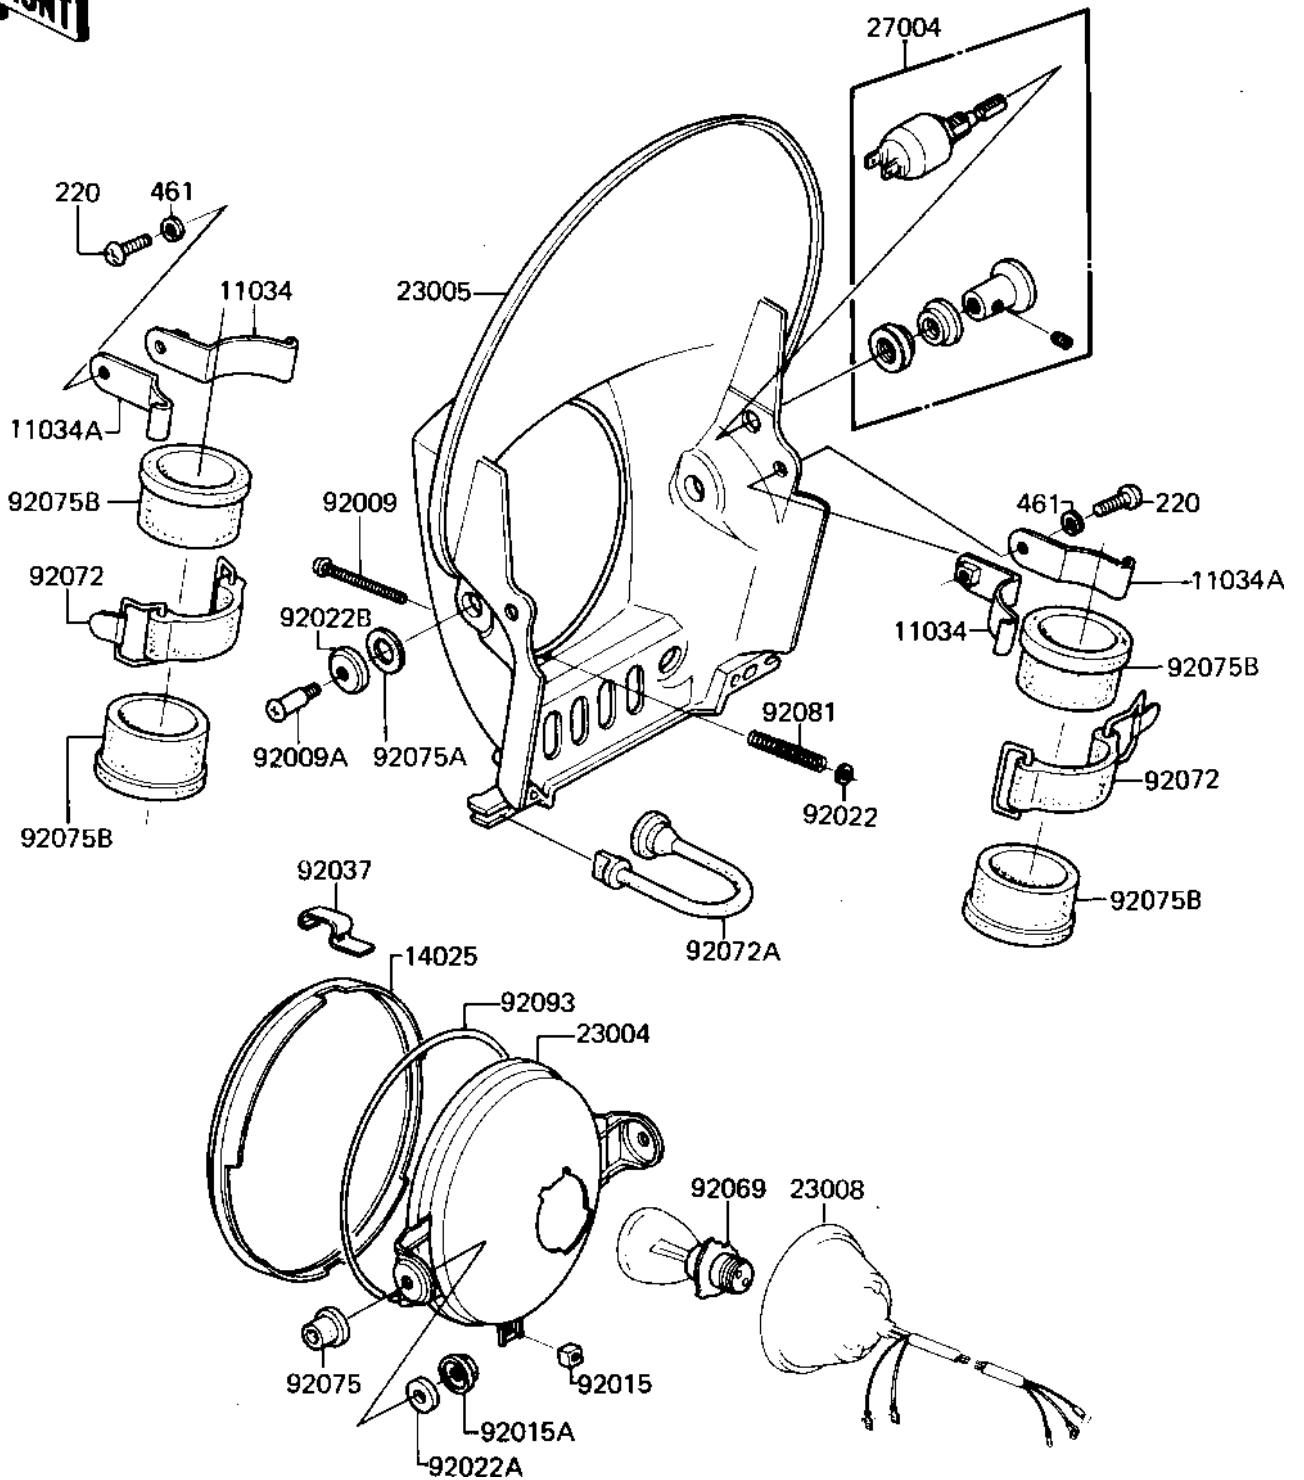

1982 KDX™250 PARTS DIAGRAM

HEADLIGHT ('82 KDX250-B2)

F2710-0109

1982 KDX™250 PARTS LIST

HEADLIGHT ('82 KDX250-B2)

ITEM NAME	PART NUMBER	QUANTITY
BRACKET,HEAD LMP PFIT (Ref # 11034)	11034-1688	1
BRACKET,HEAD LMP FITT (Ref # 11034A)	11034-1693	1
COVER,HEAD LAMP (Ref # 14025)	14025-4002	1
LAMP,HEAD (Ref # 23004)	23004-4001	1
BODY-COMP-HEAD LAMP,L (Ref # 23005)	23005-5002-7F	1
SOCKET-ASSY (Ref # 23008)	23008-1153	1
SWITCH,HEAD LAMP (Ref # 27004)	27004-4001	1
SCREW,ADJUSTING,4X43 (Ref # 92009)	92009-4002	1
SCREW,HEAD LAMP (Ref # 92009A)	92009-4003	1
NUT,4MM (Ref # 92015)	23020-018	1
NUT,HEAD LAMP RIM FIT (Ref # 92015A)	23020-023	1
WASHER (Ref # 92022)	23021-004	1
WASHER-PLAIN,5MM (Ref # 92022A)	23021-012	1
WASHER,7.2X21 (Ref # 92022B)	92022-1258	1
CLAMP,HEAD LAMP (Ref # 92037)	92037-4001	1
BULB,6V 35/25W (Ref # 92069)	92069-4001	1
BAND,FUEL TANK (Ref # 92072)	92072-076	1
BAND,HEAD LAMP (Ref # 92072A)	92072-077	1
DAMPER (Ref # 92075)	92075-1328	1
DAMPER (Ref # 92075A)	92075-1329	1
DAMPER (Ref # 92075B)	92075-1375	1
SPRING,FOCUS ADJUSTNG (Ref # 92081)	92081-4003	1
SEAL,HEAD LAMP (Ref # 92093)	92093-4001	1
SCREW PAN HEAD 6X16 (Ref # 220)	220B0616	1
WASHER SPRING 6MM (Ref # 461)	461F0600	1