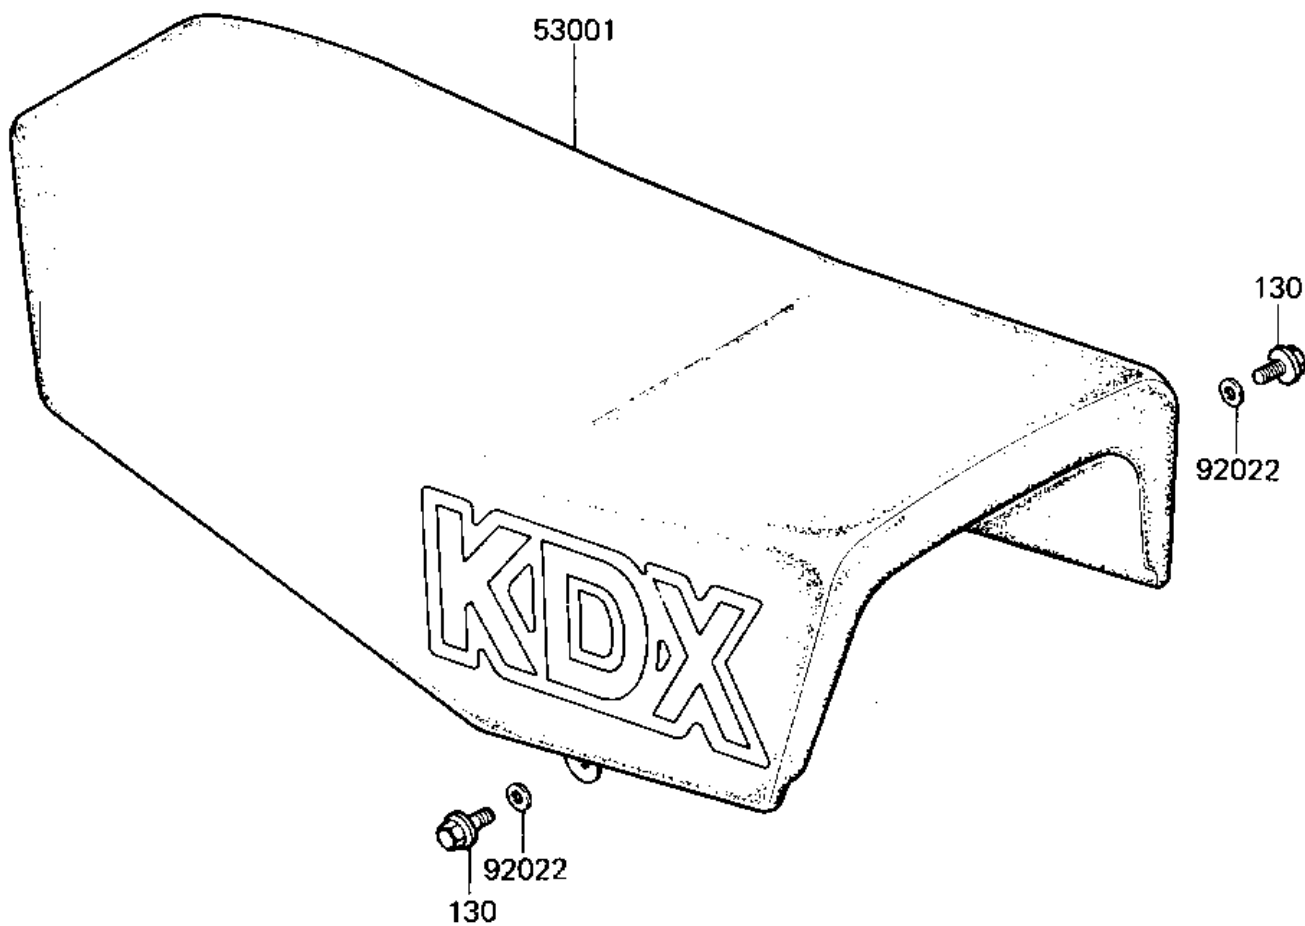

1982 KDX™250 PARTS DIAGRAM

SEAT

F2510-0115

1982 KDX™250 PARTS LIST

SEAT

ITEM NAME	PART NUMBER	QUANTITY
SEAT-ASSY (Ref # 53001)	53001-1202	1
WASHER 6.5X20X1.6T (Ref # 92022)	92022-125	1
BOLT,FLANGED,6X12 (Ref # 130)	130G0612	1