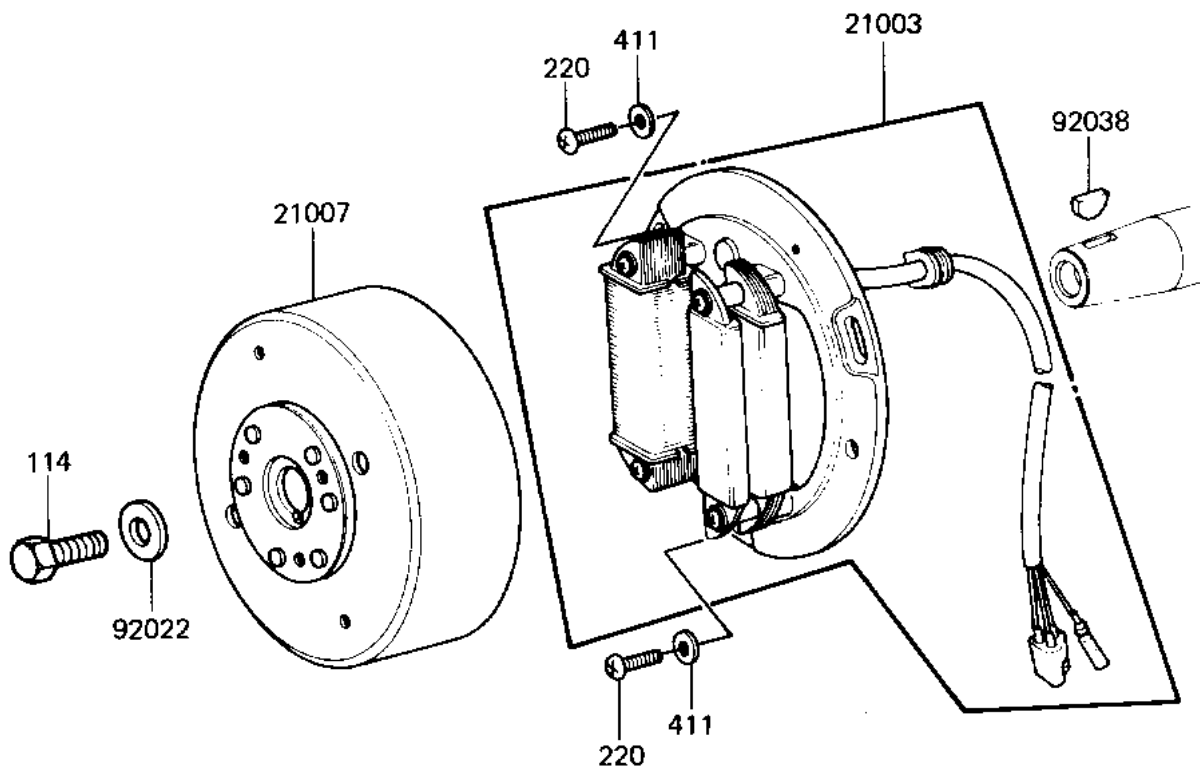

1982 KDX™250 PARTS DIAGRAM

GENERATOR

R
N

21
21
92
92

1982 KDX™250 PARTS LIST

GENERATOR

| ITEM NAME | PART NUMBER | QUANTITY |
|---------------------------------|-------------|----------|
| STATOR ASSY (Ref # 21003) | 21003-1036 | 1 |
| ROTOR (Ref # 21007) | 21007-1031 | 1 |
| WASHER,PLAIN,8MM (Ref # 92022) | 92022-276 | 1 |
| WOODRUFF KEY (Ref # 92038) | 92038-001 | 1 |
| BOLT,8X40 (Ref # 114) | 115G0840 | 1 |
| SCREW PAN HEAD 6X20 (Ref # 220) | 220B0620 | 1 |
| WASHER PLAIN 6MM (Ref # 411) | 411B0600 | 1 |