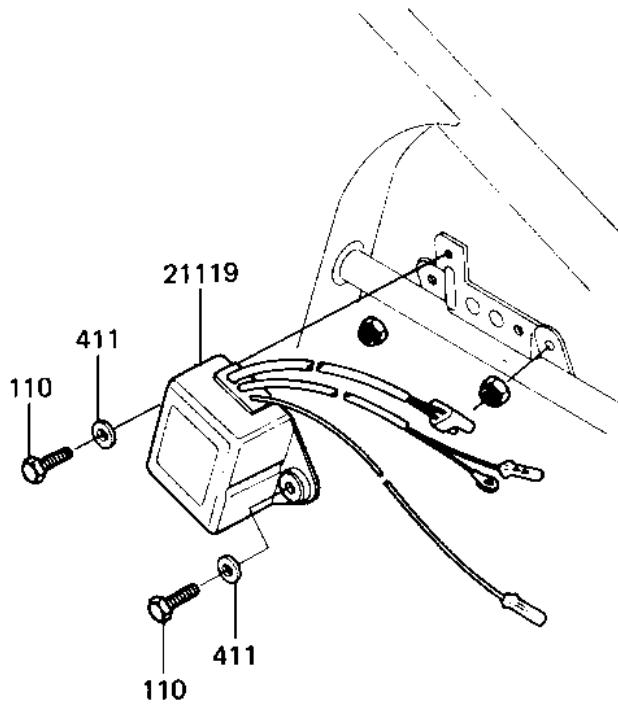

1982 KDX™250 PARTS DIAGRAM

IGNITION

Part Number	Description
21121	Stator
21160	Spark plug cap
21169	Spark plug cap nut
92037	Spark plug gasket
92070/A	Spark plug
130	Screw
21119	Ignition switch
110	Screw
411	Washer

1982 KDX™250 PARTS LIST

IGNITION

ITEM NAME	PART NUMBER	QUANTITY
IGNITER (Ref # 21119)	21119-1105	1
COIL-IGNITION (Ref # 21121)	21121-1056	1
CAP,SPARK PLUG (Ref # 21130)	21130-1006	1
CAP ASSY,SPARK PLUG (Ref # 21160)	21160-1009	1
TERMINAL,PLUG CAP (Ref # 21169)	21169-001	1
CLAMP,SPARK PLUG CAP (Ref # 92037)	92037-1173	1
SPARK PLUG B8ES (Ref # 92070)	B8ES	1
92070-1021 (Canada) (Ref # 92070A)	92070-1022	1
BOLT-UPSET (Ref # 110)	112G0618	1
BOLT,FLANGED,6X20 (Ref # 130)	130G0620	1
WASHER PLAIN 6MM (Ref # 411)	411B0600	1