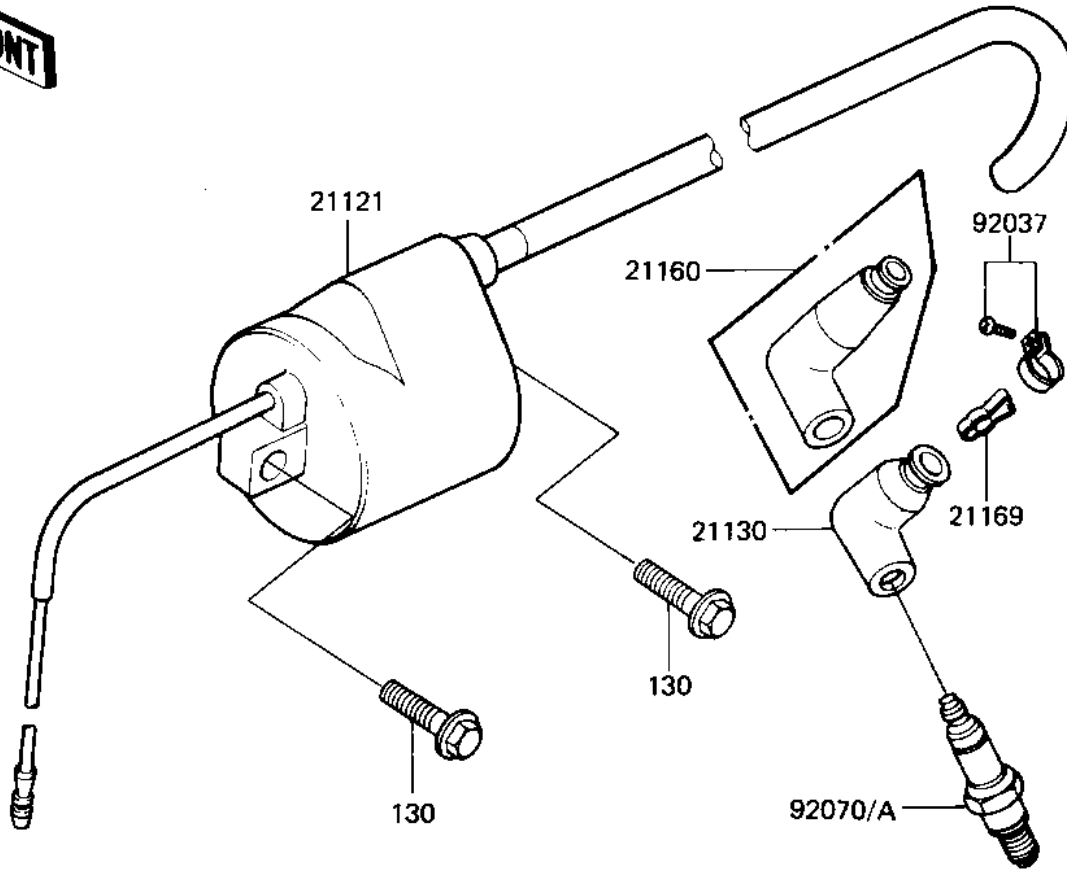

1982 KDX™250 PARTS DIAGRAM

IGNITION

Part Number	Description
21121	Stator
21160	Spark plug cap
21169	Spark plug cap nut
92037	Spark plug gasket
92070/A	Spark plug
130	Screw
21119	Ignition switch
110	Screw
411	Washer

1982 KDX™250 PARTS LIST

IGNITION

ITEM NAME	PART NUMBER	QUANTITY
IGNITER (Ref # 21119)	21119-1105	1
COIL-IGNITION (Ref # 21121)	21121-1056	1
CAP,SPARK PLUG (Ref # 21130)	21130-1006	1
CAP ASSY,SPARK PLUG (Ref # 21160)	21160-1009	1
TERMINAL,PLUG CAP (Ref # 21169)	21169-001	1
CLAMP,SPARK PLUG CAP (Ref # 92037)	92037-1173	1
SPARK PLUG B8ES (Ref # 92070)	B8ES	1
92070-1021 (Canada) (Ref # 92070A)	92070-1022	1
BOLT-UPSET (Ref # 110)	112G0618	1
BOLT,FLANGED,6X20 (Ref # 130)	130G0620	1
WASHER PLAIN 6MM (Ref # 411)	411B0600	1