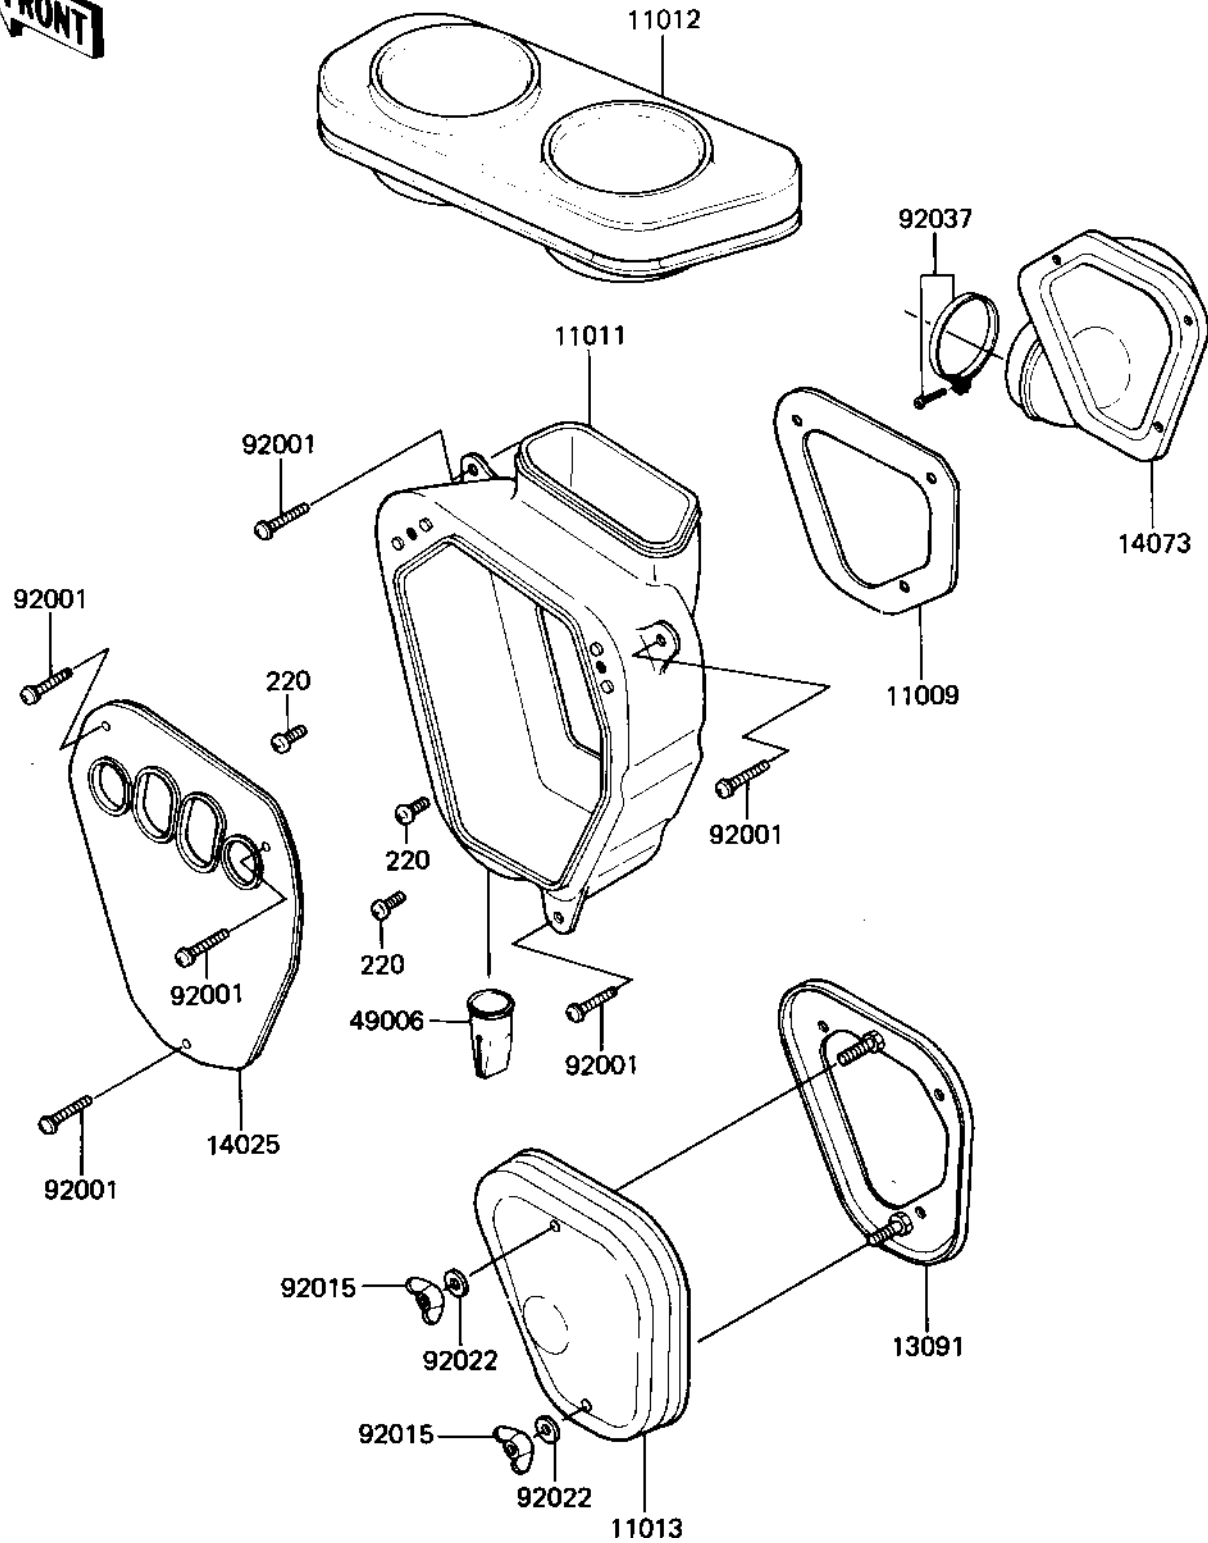

1982 KDX™250 PARTS DIAGRAM

AIR CLEANER ('82 KDX250-B2)

41130074

R	N
110	
110	
110	
110	
130	
140	
140	
490	
920	
920	
920	
920	
2	

1982 KDX™250 PARTS LIST

AIR CLEANER ('82 KDX250-B2)

ITEM NAME	PART NUMBER	QUANTITY
GASKET,AIR FILTER CAS (Ref # 11009)	11009-1255	1
FILTER-ASSY-AIR (Ref # 11011)	11010-5063	1
CAP,AIR FILTER CASE (Ref # 11012)	11012-1199	1
ELEMENT,AIR CLNR (Ref # 11013)	11013-1054	1
HOLDER,AIR FILTER CAS (Ref # 13091)	13091-1122	1
COVER,AIR FILTER CASE (Ref # 14025)	14025-1386	1
DUCT (Ref # 14073)	14073-1069	1
BOOT (Ref # 49006)	49006-1012	1
SCREW,6X14 (Ref # 92001)	92009-1287	1
NUT,AIR CLEANER CAP (Ref # 92015)	92016-062	1
WASHER 6.5X20X1.6T (Ref # 92022)	92022-125	1
CLAMP-AIR CLEANER (Ref # 92037)	92037-068	1
SCREW PAN HEAD 6X12 (Ref # 220)	220B0612	1