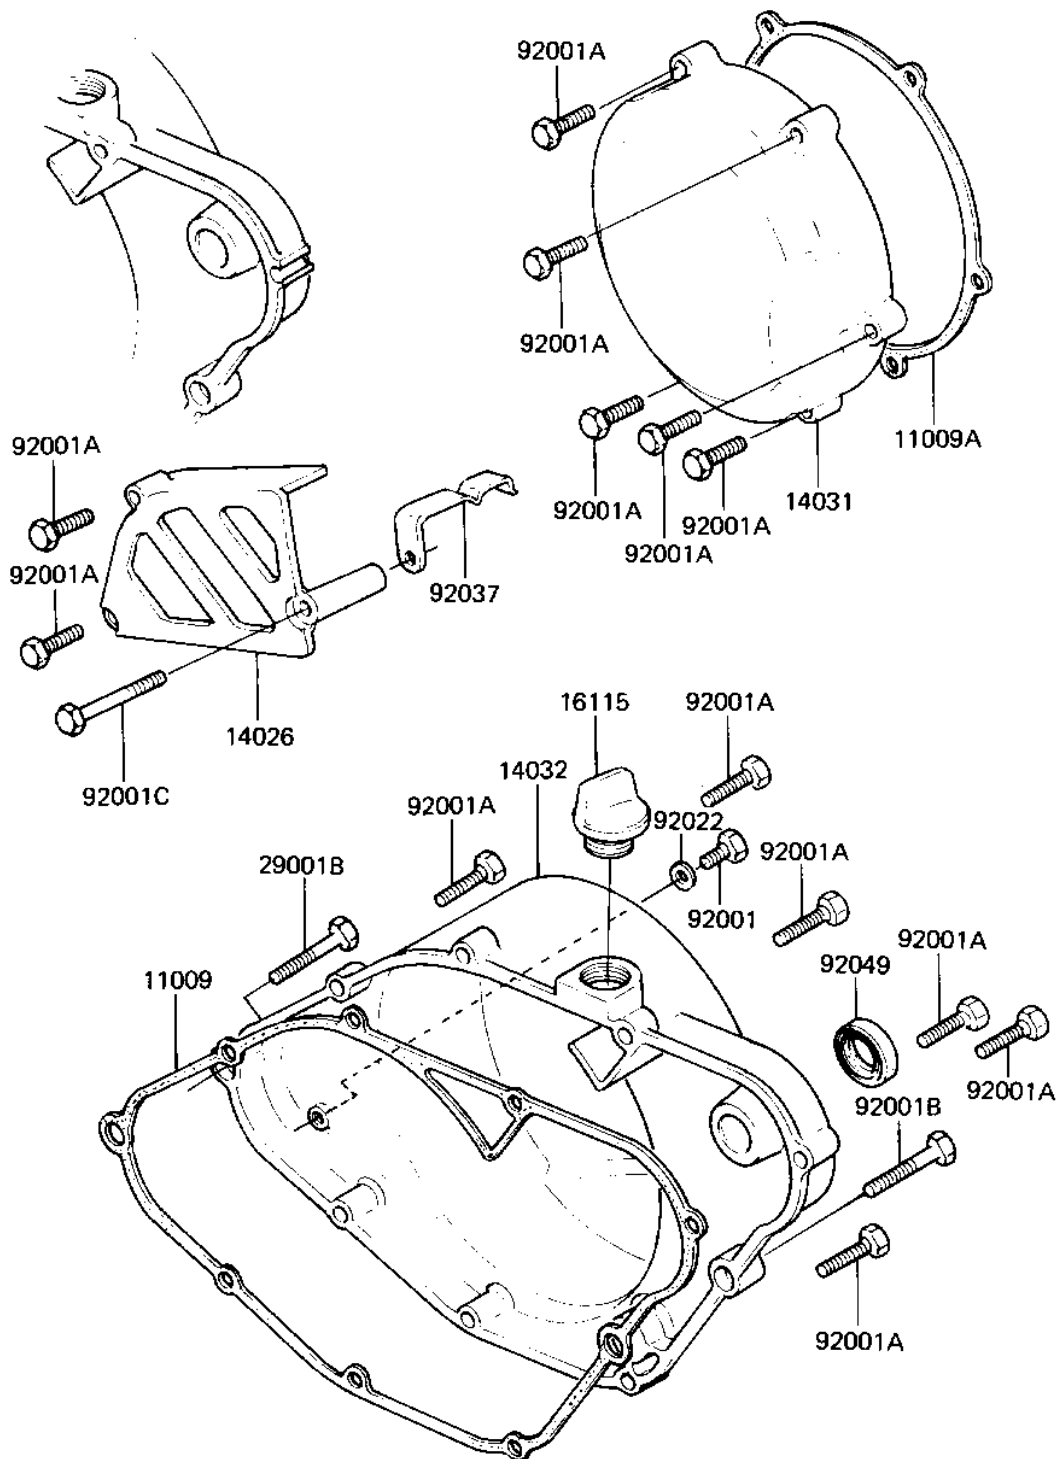

1982 KDX™250 PARTS DIAGRAM

ENGINE COVERS ('82 KDX250-B2)

Part No.	Ref. No.
110	110
110	140
140	140
140	140
161	161
920	920
920	920
920	920
920	920
920	920
920	920
920	920

1982 KDX™250 PARTS LIST

ENGINE COVERS ('82 KDX250-B2)

ITEM NAME	PART NUMBER	QUANTITY
GASKET,R.H ENG COVER (Ref # 11009)	11009-1171	1
GASKET,L.H ENG,COVER (Ref # 11009A)	11009-1172	1
COVER,CHAIN,F.BLACK (Ref # 14026)	14026-1027	1
COVER-GENERATOR (Ref # 14031)	14031-1088	1
COVER,R.H ENG,BLACK (Ref # 14032)	14032-1028	1
FILLER,OIL (Ref # 16115)	16115-018	1
BOLT,6X8 (Ref # 92001)	92001-1626	1
BOLT-FLANGED-SMALL (Ref # 92001A)	132G0625	1
BOLT,6X35 (Ref # 92001B)	92001-1632	1
BOLT,6X45 (Ref # 92001C)	92001-1634	1
WASHER OIL PUMP BANJO (Ref # 92022)	92022-077	1
CLAMP,WIRING HARNESS (Ref # 92037)	92037-142	1
OIL SEAL SB16244 (Ref # 92049)	92049-002	1