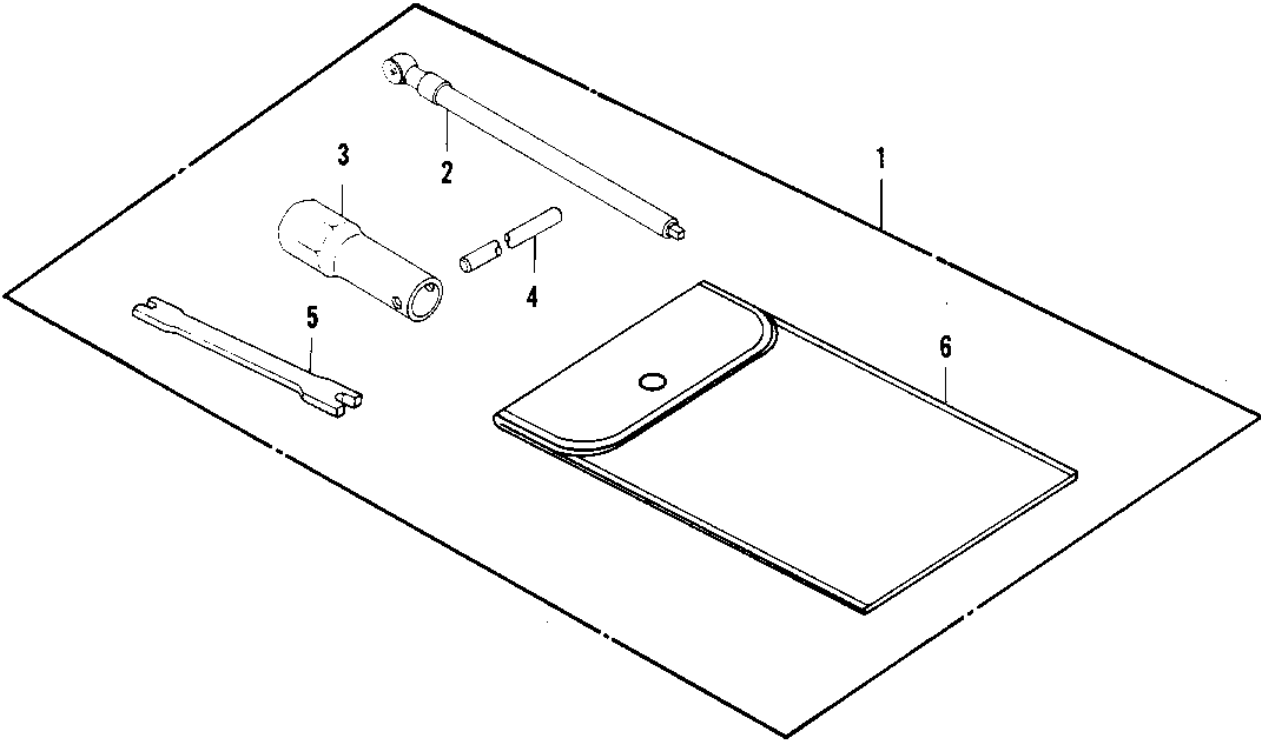

1981 KDX™250 PARTS DIAGRAM

OWNER TOOLS ('81KDX250-B1)

1981 KDX™250 PARTS LIST

OWNER TOOLS ('81KDX250-B1)

ITEM NAME	PART NUMBER	QUANTITY
*** N.L.A.*** (Canada) (Ref # 1)	56007-4002	1
GUAGE, TIRE PRESSURE (Ref # 2)	52005-4001	1
GAUGE,AIR (Ref # 2)	52005-4002	1
WRENCH,SPARK PLUG (Ref # 3)	92110-4001	1
BAR,SPARK PLUG WRENCH (Ref # 4)	16149-4001	1
WRENCH, SPOKE (Ref # 5)	92110-1016	1
BAG,TOOL (Ref # 6)	56008-008	1
BAG,TOOLKIT (Ref # 7)	56008-1013	1