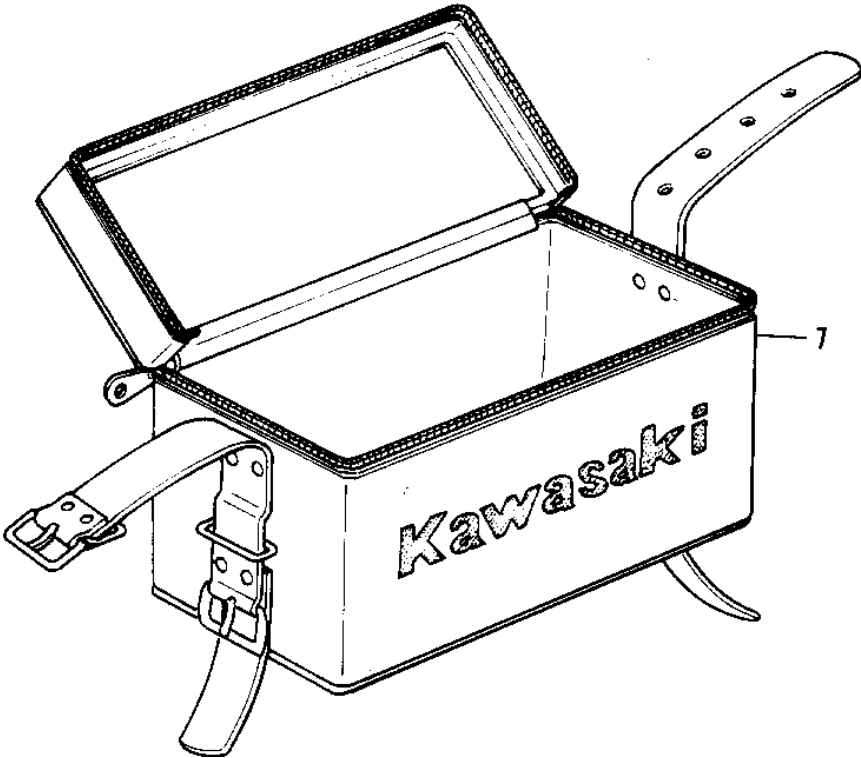

1981 KDX™250 PARTS DIAGRAM

OWNER TOOLS ('81KDX250-B1)

1981 KDX™250 PARTS LIST

OWNER TOOLS ('81KDX250-B1)

ITEM NAME	PART NUMBER	QUANTITY
*** N.L.A.*** (Canada) (Ref # 1)	56007-4002	1
GUAGE, TIRE PRESSURE (Ref # 2)	52005-4001	1
GAUGE,AIR (Ref # 2)	52005-4002	1
WRENCH,SPARK PLUG (Ref # 3)	92110-4001	1
BAR,SPARK PLUG WRENCH (Ref # 4)	16149-4001	1
WRENCH, SPOKE (Ref # 5)	92110-1016	1
BAG,TOOL (Ref # 6)	56008-008	1
BAG,TOOLKIT (Ref # 7)	56008-1013	1