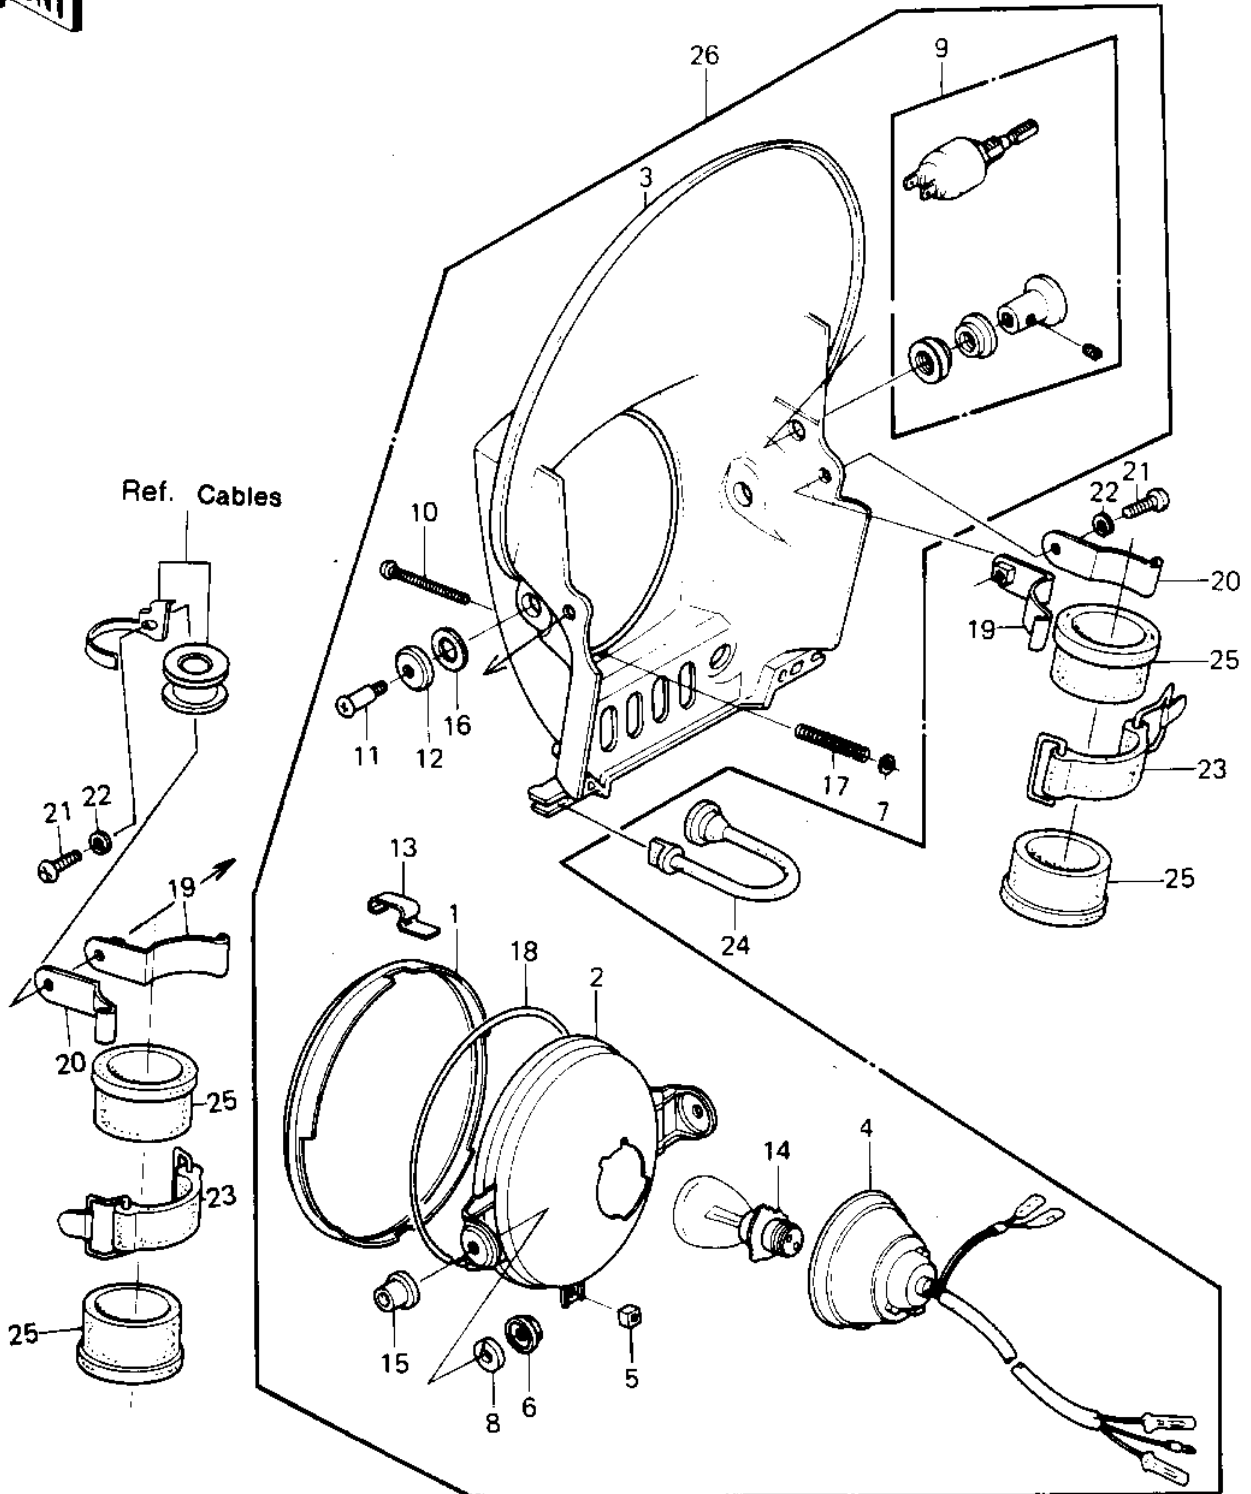

1981 KDX™250 PARTS DIAGRAM

HEADLIGHT ('81KDX250-B1)

1981 KDX™250 PARTS LIST

HEADLIGHT ('81KDX250-B1)

ITEM NAME	PART NUMBER	QUANTITY
COVER,HEAD LAMP (Ref # 1)	14025-4002	1
LAMP,HEAD (Ref # 2)	23004-4001	1
BODY-COMP-HEAD LAMP,L (Ref # 3)	23005-5002-7F	1
SOCKET,HEAD LAMP (Ref # 4)	23008-4001	1
NUT,4MM (Ref # 5)	23020-018	1
NUT,HEAD LAMP RIM FIT (Ref # 6)	23020-023	1
WASHER (Ref # 7)	23021-004	1
WASHER-PLAIN,5MM (Ref # 8)	23021-012	1
SWITCH,HEAD LAMP (Ref # 9)	27004-4001	1
SCREW,ADJUSTING,4X43 (Ref # 10)	92009-4002	1
SCREW,HEAD LAMP (Ref # 11)	92009-4003	1
WASHER,HEAD LAMP (Ref # 12)	92022-4005	1
CLAMP,HEAD LAMP (Ref # 13)	92037-4001	1
BULB,6V 35/25W (Ref # 14)	92069-4001	1
DAMPER,HEAD LAMP (Ref # 15)	92075-4009	1
DAMPER,HEAD LAMP (Ref # 16)	92075-4010	1
SPRING,FOCUS ADJUSTNG (Ref # 17)	92081-4003	1
SEAL,HEAD LAMP (Ref # 18)	92093-4001	1
BRACKET (Ref # 19)	11034-4007	1
BRACKET (Ref # 20)	11034-4008	1
SCREW PAN HEAD 6X16 (Ref # 21)	220B0616	1
WASHER SPRING 6MM (Ref # 22)	461F0600	1
BAND,FUEL TANK (Ref # 23)	92072-076	1
BAND,HEAD LAMP (Ref # 24)	92072-077	1
DAMPER (Ref # 25)	92075-4005	1
HEAD LAMP ASSY (Ref # 26)	23001-4001	1