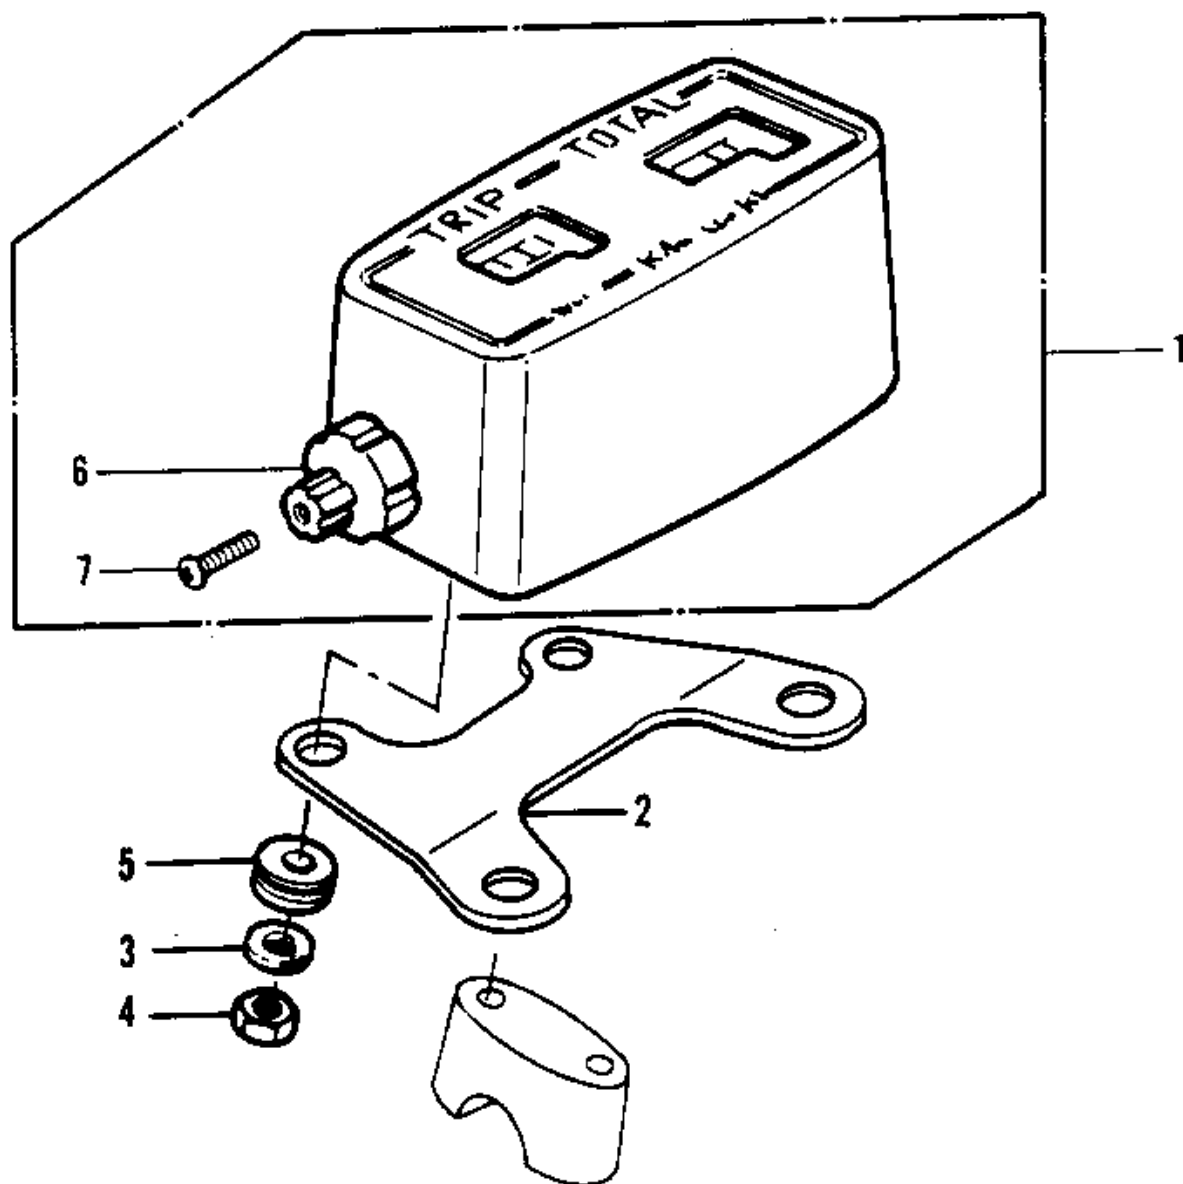

1981 KDX™250 PARTS DIAGRAM

METER ('81KDX250-B1)

1981 KDX™250 PARTS LIST

METER ('81KDX250-B1)

ITEM NAME	PART NUMBER	QUANTITY
ODOMETER,MILE (Ref # 1)	25005-1061	1
25005-1061 (Canada) (Ref # 1)	25005-1062	1
BRACKET,SPEEDOMETER (Ref # 2)	11034-4019	1
WASHER,5.2X16X16X1.2T (Ref # 3)	25009-004	1
NUT-CAP,5MM (Ref # 4)	322C0500	1
DAMPER RUBBER,METER (Ref # 5)	92075-1209	1
KNOB-METER TRIP RESET (Ref # 6)	92077-1013	1
SCREW-2X6 (Ref # 7)	92009-1159	1