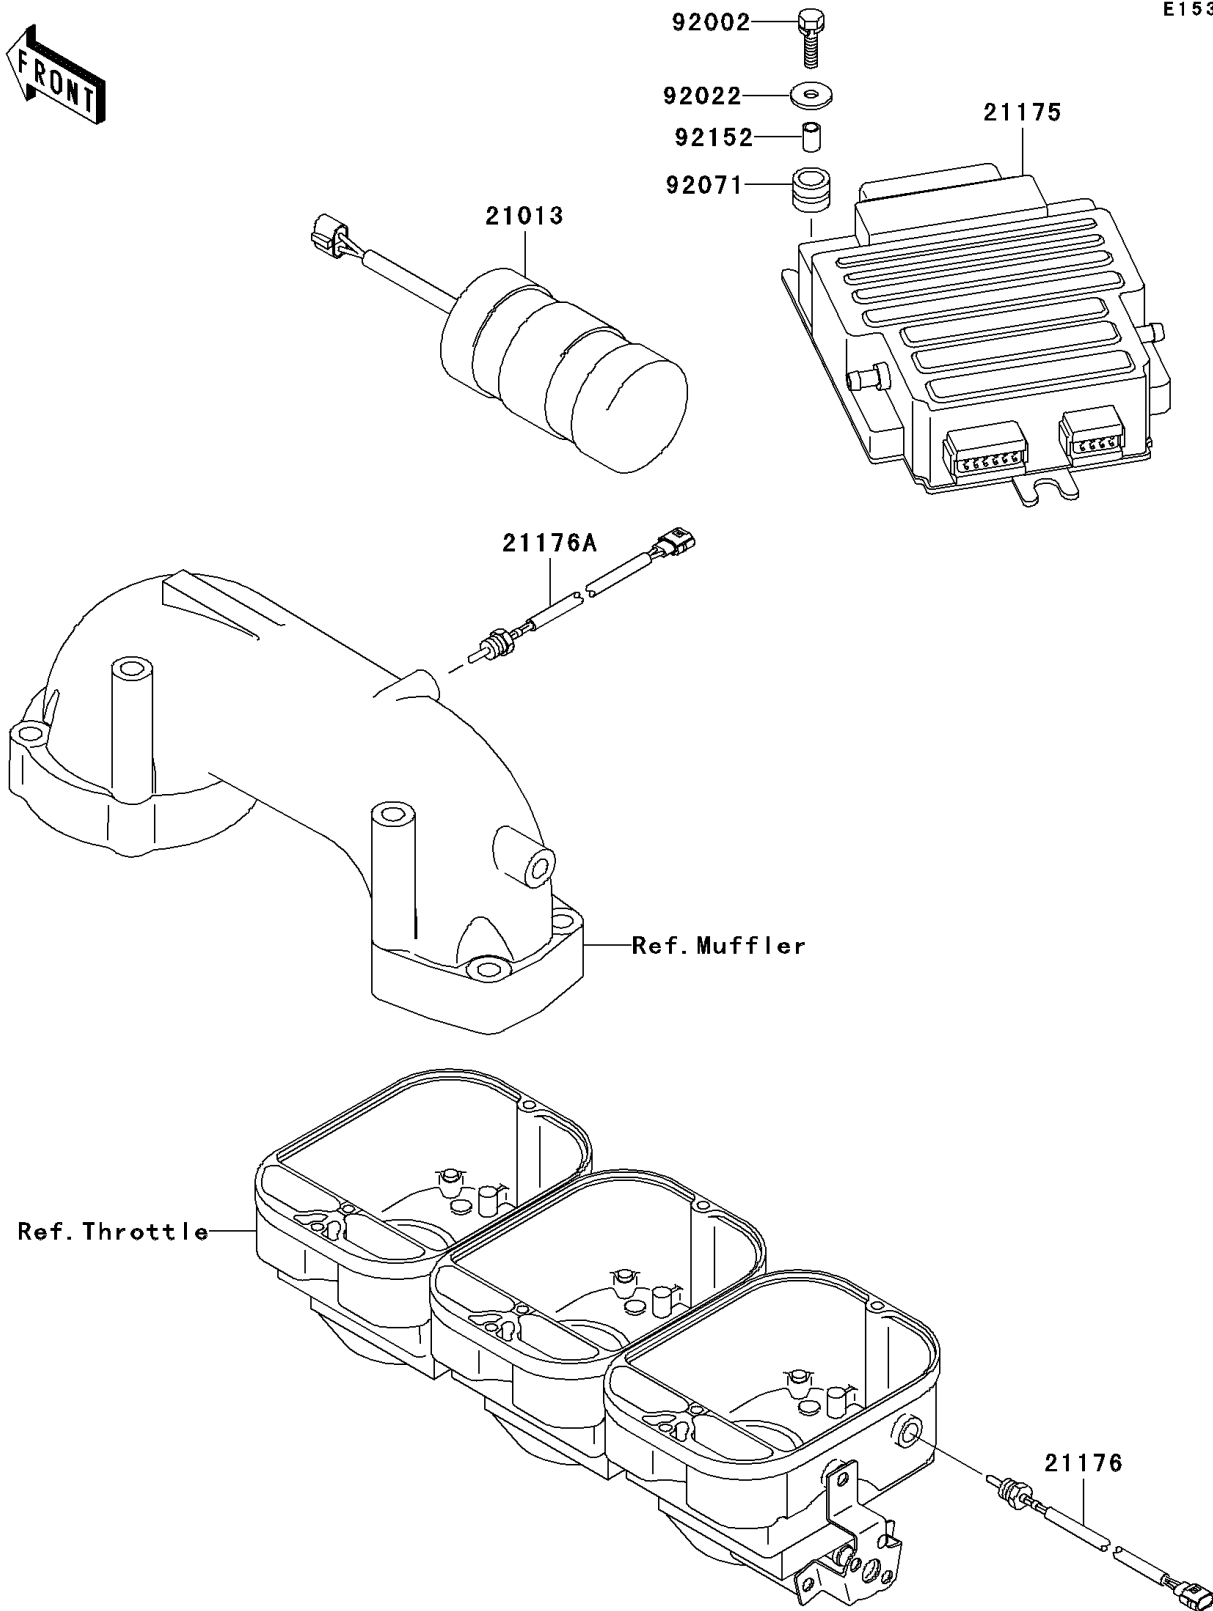

2000 JET SKI® 1100 STX® D.I. PARTS DIAGRAM

Fuel Injection

E1530

2000 JET SKI® 1100 STX® D.I. PARTS LIST

Fuel Injection

ITEM NAME	PART NUMBER	QUANTITY
CONDENSER (Ref # 21013)	21013-3701	1
CONTROL UNIT-ELECTRONIC (Ref # 21175)	21175-3715	1
SENSOR,AIR TEMPERATURE (Ref # 21176)	21176-3742	1
SENSOR,WATER TEMPERATURE (Ref # 21176A)	21176-3744	1
BOLT,6X25 (Ref # 92002)	92002-3775	1
WASHER,6.2X20X2 (Ref # 92022)	92022-3714	1
GROMMET (Ref # 92071)	92071-3834	1
COLLAR,6.2X8X12 (Ref # 92152)	92152-3716	1