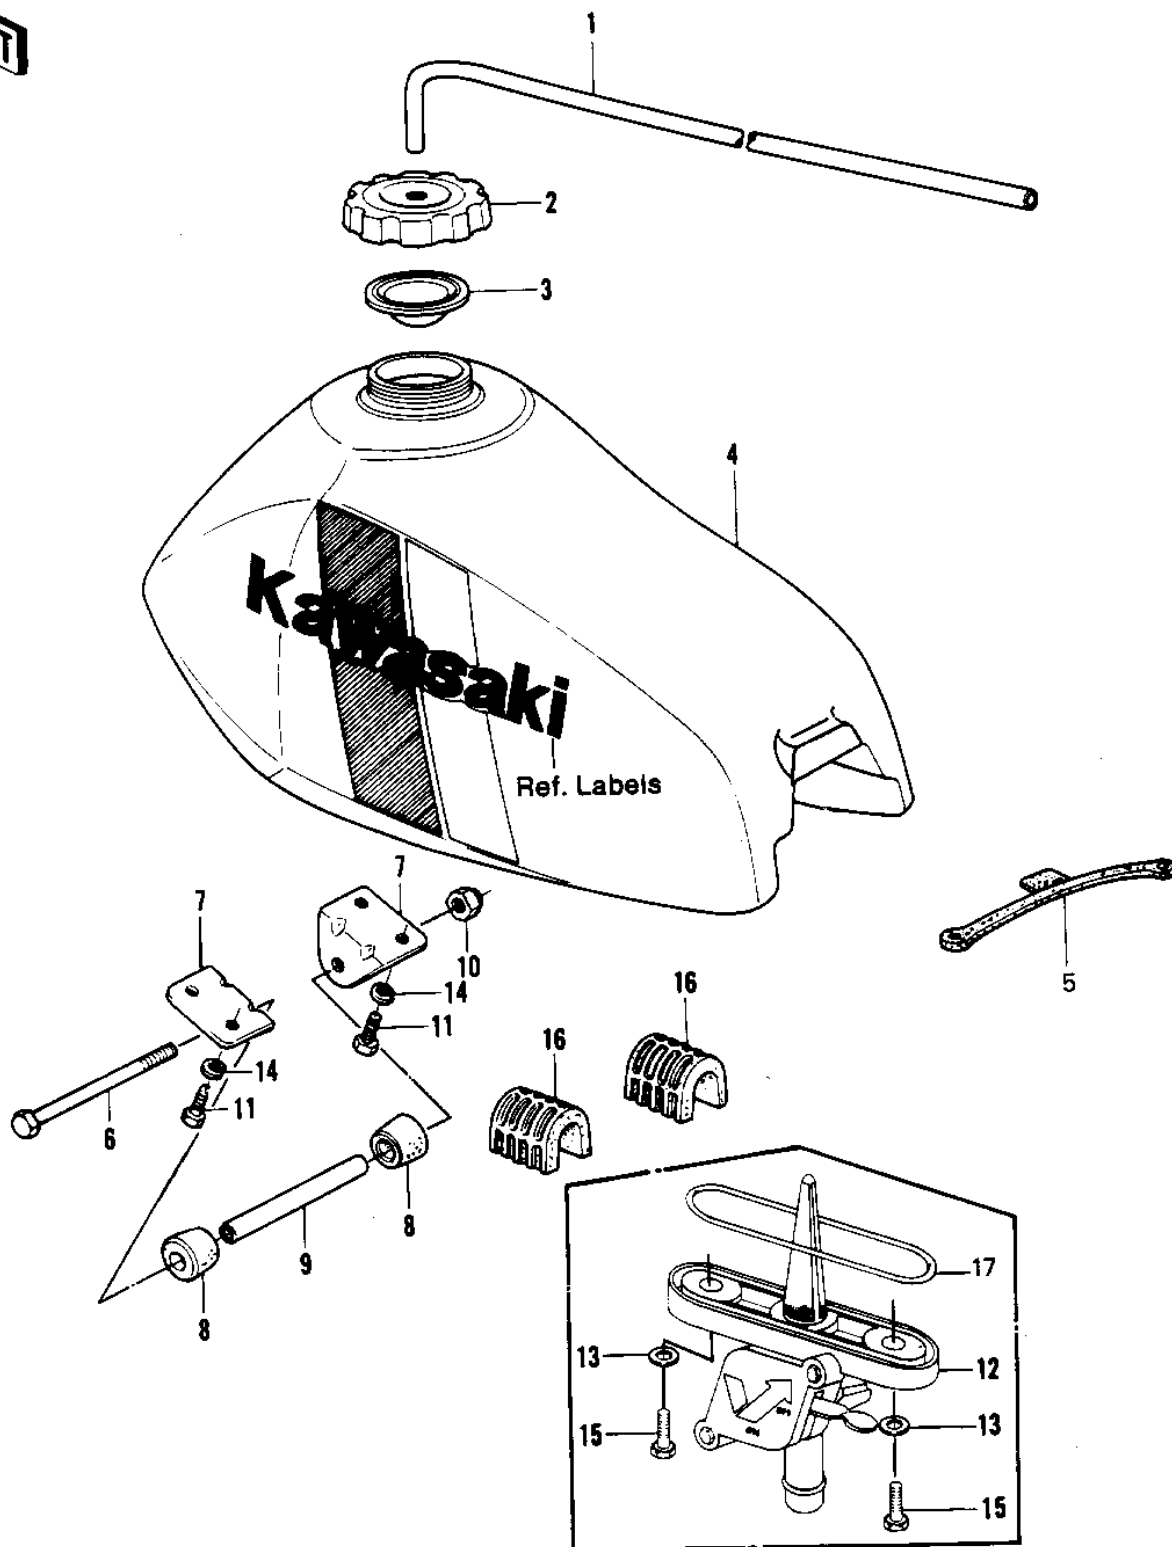

1981 KDX™250 PARTS DIAGRAM

FUEL TANK ('81KDX250-B1)

1981 KDX™250 PARTS LIST

FUEL TANK ('81KDX250-B1)

ITEM NAME	PART NUMBER	QUANTITY
TUBE,5X7X500 (Ref # 1)	92059-4001	1
CAP-TANK,FUEL (Ref # 2)	51049-1060	1
GASKET,FUEL TANK CAP (Ref # 3)	11009-4001	1
TANK-FUEL,GREEN (Ref # 4)	51001-4004-6W	1
BAND,FUEL TANK (Ref # 5)	92072-042	1
BOLT-UPSET,6X105 (Ref # 6)	112G06105	1
BRACKET,TANK (Ref # 7)	32052-1031	1
DAMPER,FUEL TANK FITT (Ref # 8)	92075-1220	1
COLLAR,FUEL TANK FITT (Ref # 9)	92027-1228	1
NUT (Ref # 10)	92019-008	1
BOLT-UPSET,6X12 (Ref # 11)	112G0612	1
COCK ASSY,FUEL (Ref # 12)	51023-4002	1
WASHER-PLAIN (Ref # 13)	92022-183	1
WASHER SPRING 6MM (Ref # 14)	461F0600	1
BOLT-HEX HEAD,6X16 (Ref # 15)	92001-114	1
DAMPER,FUEL TANK (Ref # 16)	92075-1221	1
"O" RING (Ref # 17)	51039-003	1