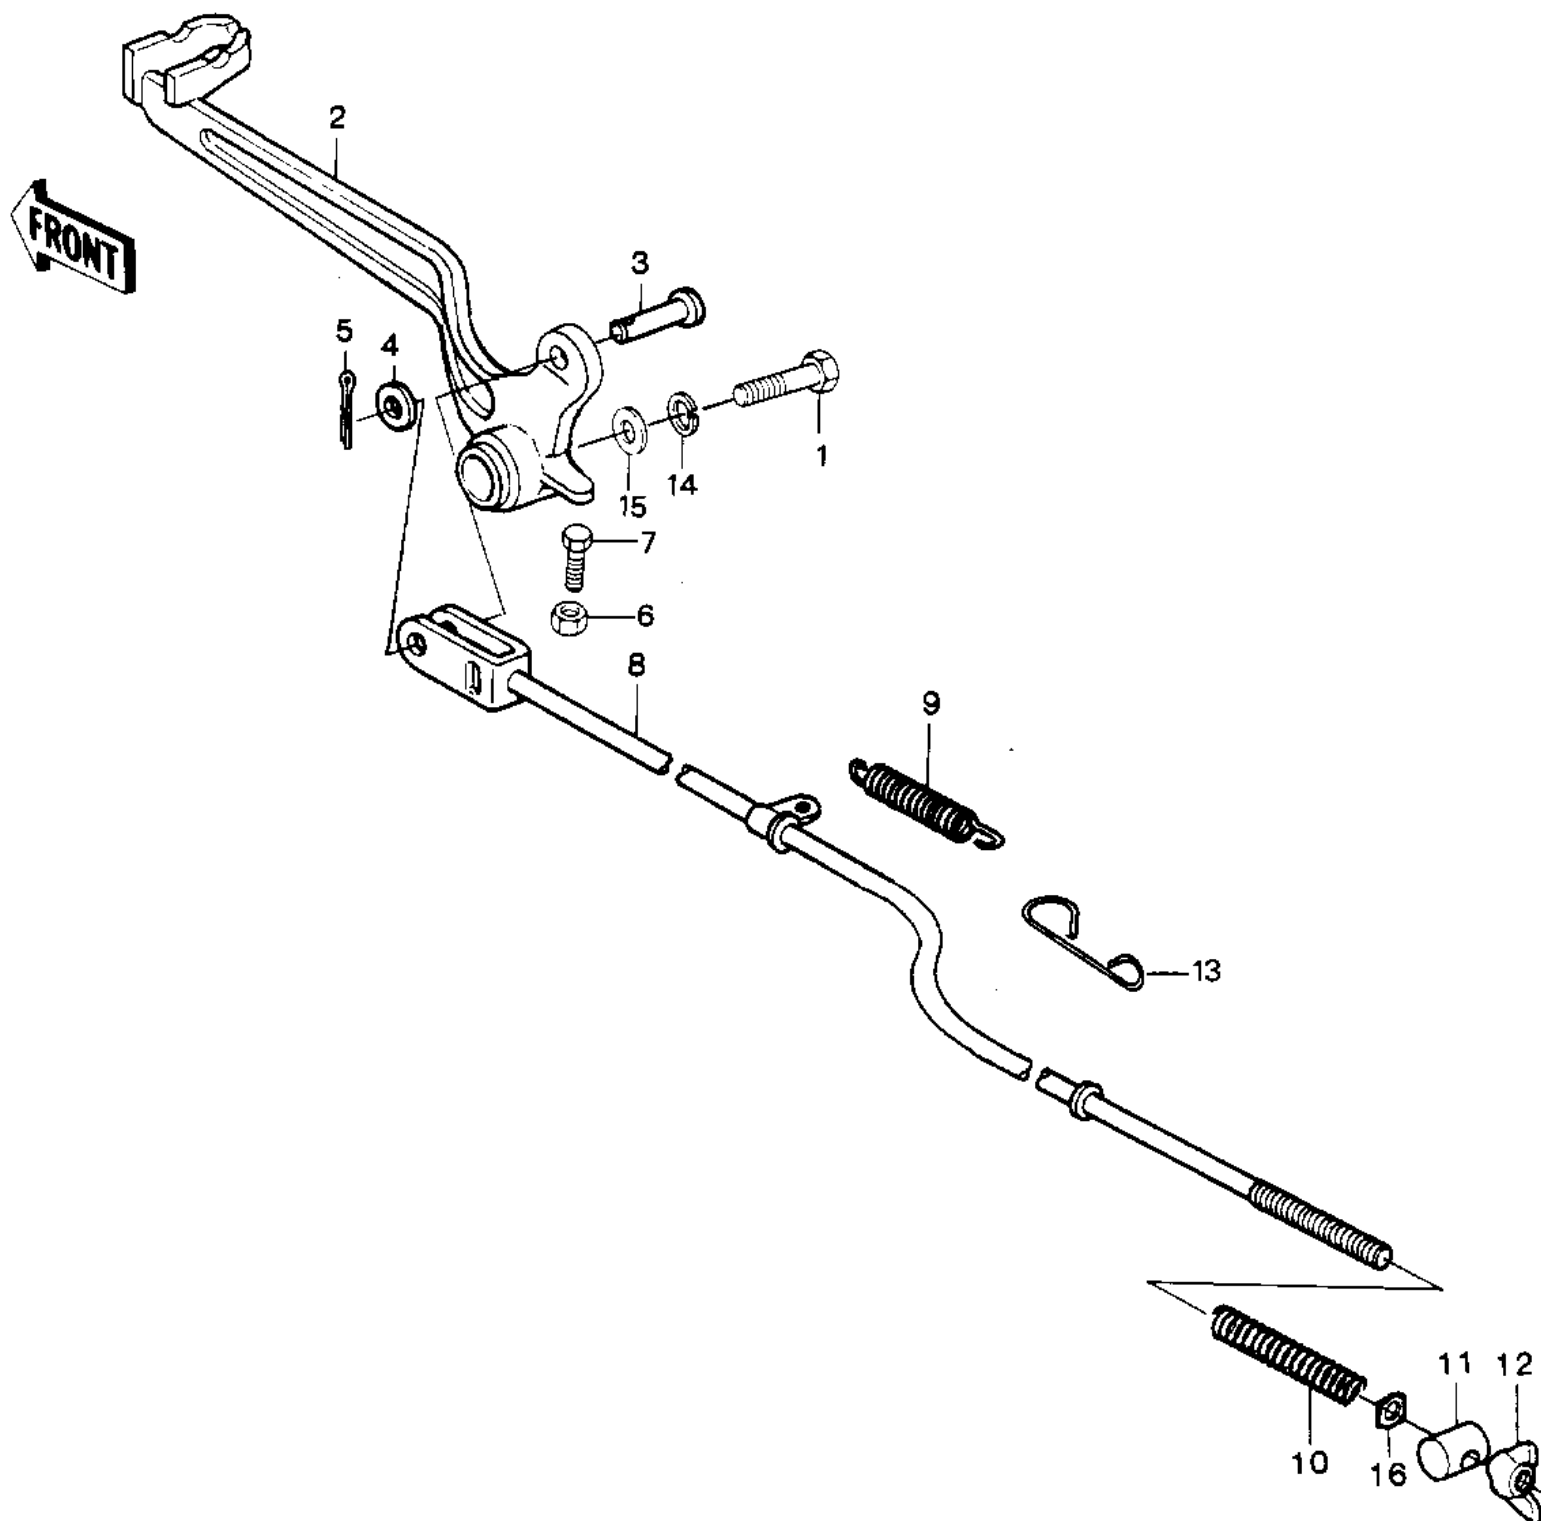

1981 KDX™250 PARTS DIAGRAM

BRAKE PEDAL ('81KDX250-B1)

1981 KDX™250 PARTS LIST

BRAKE PEDAL ('81KDX250-B1)

ITEM NAME	PART NUMBER	QUANTITY
BOLT SMALL (Ref # 1)	114G0812	1
LEVER-BRAKE,PEDAL (Ref # 2)	43001-4008	1
PIN-BRAKE ROD FITTING (Ref # 3)	92043-064	1
WASHER PLAIN 6MM (Ref # 4)	410B0600	1
PIN COTTER 2.0X15 (Ref # 5)	550D2015	1
NUT 6MM (Ref # 6)	311B0600	1
BOLT 6X22 (Ref # 7)	112B0622	1
ROD-BRAKE (Ref # 8)	43011-4004	1
SPRING RETURN (Ref # 9)	92081-1059	1
SPRING,BRAKE ROD (Ref # 10)	43012-001	1
PIN,BRAKE (Ref # 11)	92043-1024	1
NUT,WING,6M/M (Ref # 12)	92015-4004	1
HOOK (Ref # 13)	27012-4001	1
WASHER SPRING 8MM (Ref # 14)	461F0800	1
WASHER,8.5X20X1.6 (Ref # 15)	92022-1561	1
WASHER, BRAKE ROD (Ref # 16)	92022-4003	1