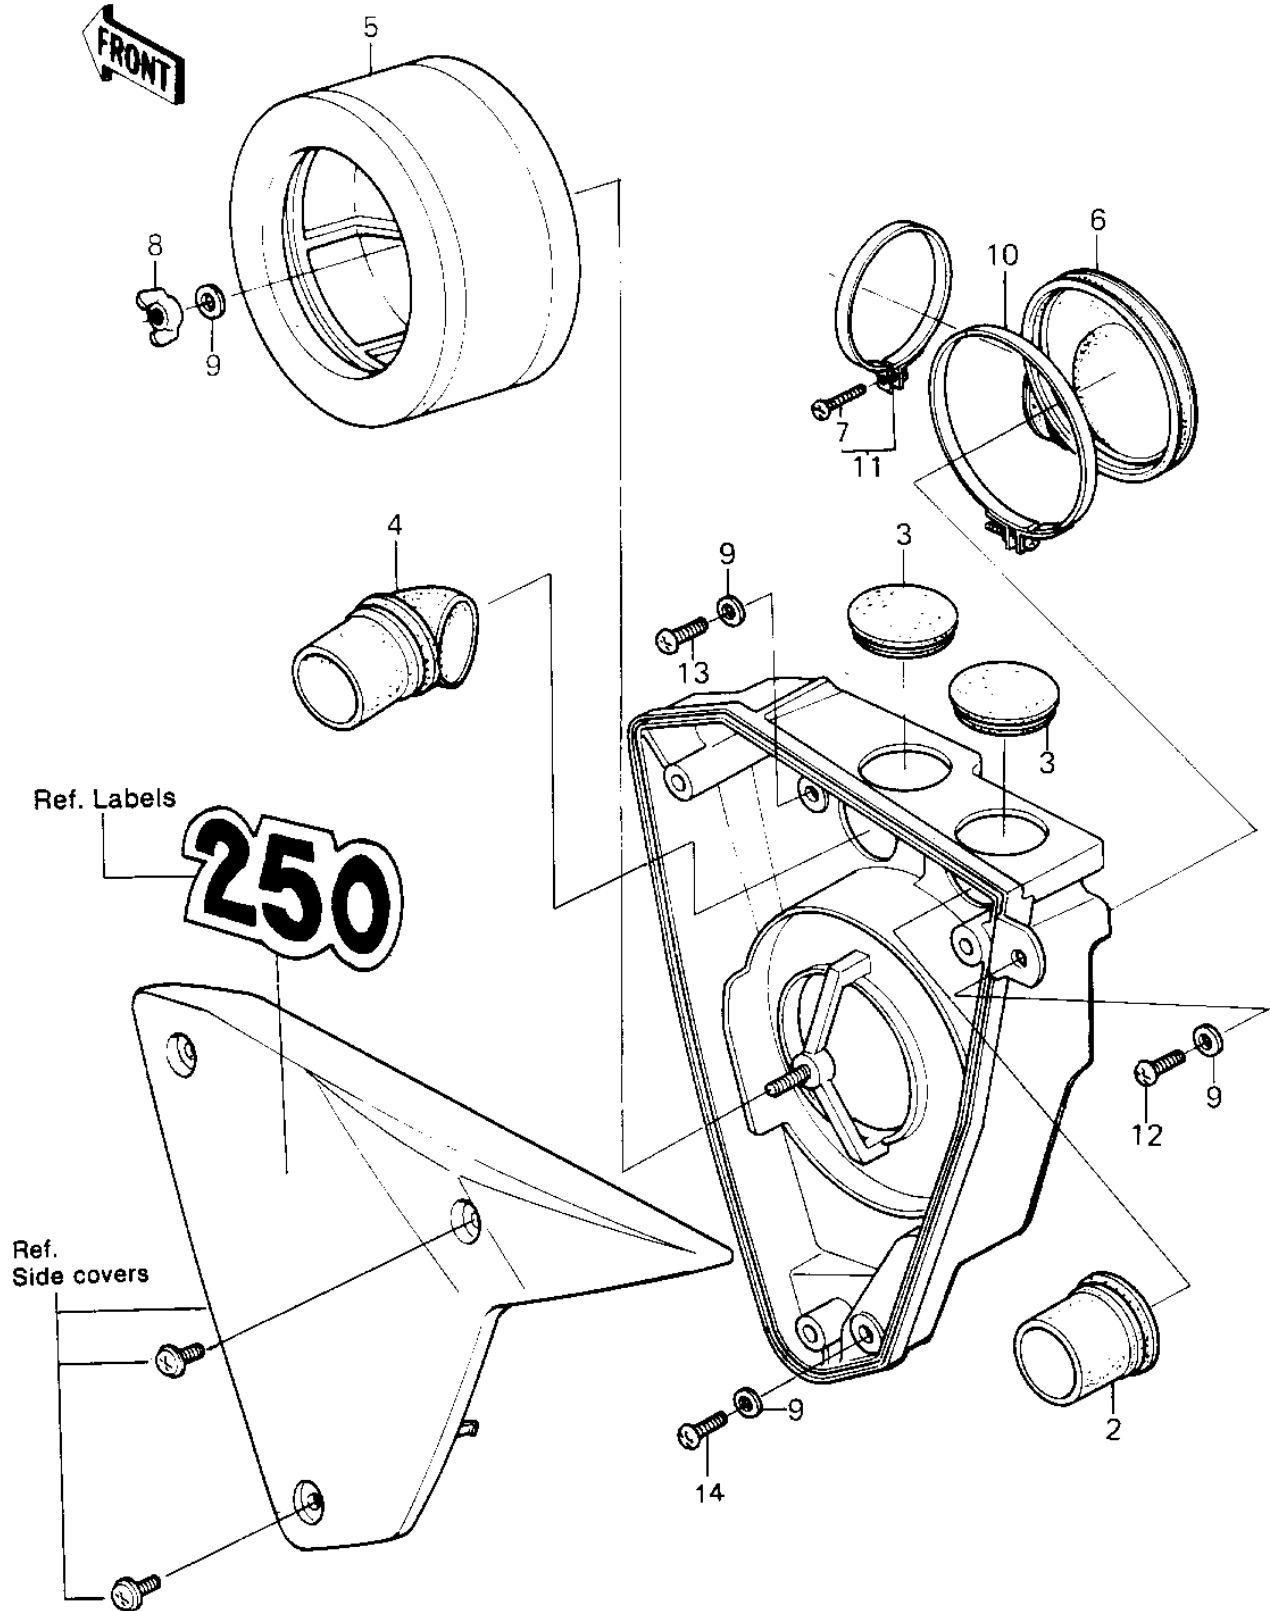

## 1981 KDX™250 PARTS DIAGRAM

AIR CLEANER ('81KDX250-B1)

## 1981 KDX™250 PARTS LIST

AIR CLEANER ('81KDX250-B1)

ITEM NAME	PART NUMBER	QUANTITY
CASE AIR FILTER (Ref # 1)	11011-1082	1
CAP,AIR CLEANER (Ref # 2)	11012-1109	1
CAP,AIR CLEANER (Ref # 3)	11012-1111	1
CAP,AIR CLEANER (Ref # 4)	11012-1123	1
ELEMENT,AIR CLNR (Ref # 5)	11013-1036	1
DUCT,AIR CLEANER (Ref # 6)	14073-1035	1
SCREW PAN HEAD 6X35 (Ref # 7)	220B0635	1
NUT,AIR CLEANER CAP (Ref # 8)	92016-062	1
WASHER 6.5X20X1.6T (Ref # 9)	92022-125	1
CLAMP,AIR CLANER DUCT (Ref # 10)	92037-1186	1
CLAMP-AIR CLEANER (Ref # 11)	92037-068	1
SCREW PAN HEAD 6X12 (Ref # 12)	220B0612	1
SCREW PAN HEAD 6X18 (Ref # 13)	220B0618	1
SCREW PAN HEAD 6X22 (Ref # 14)	220B0622	1