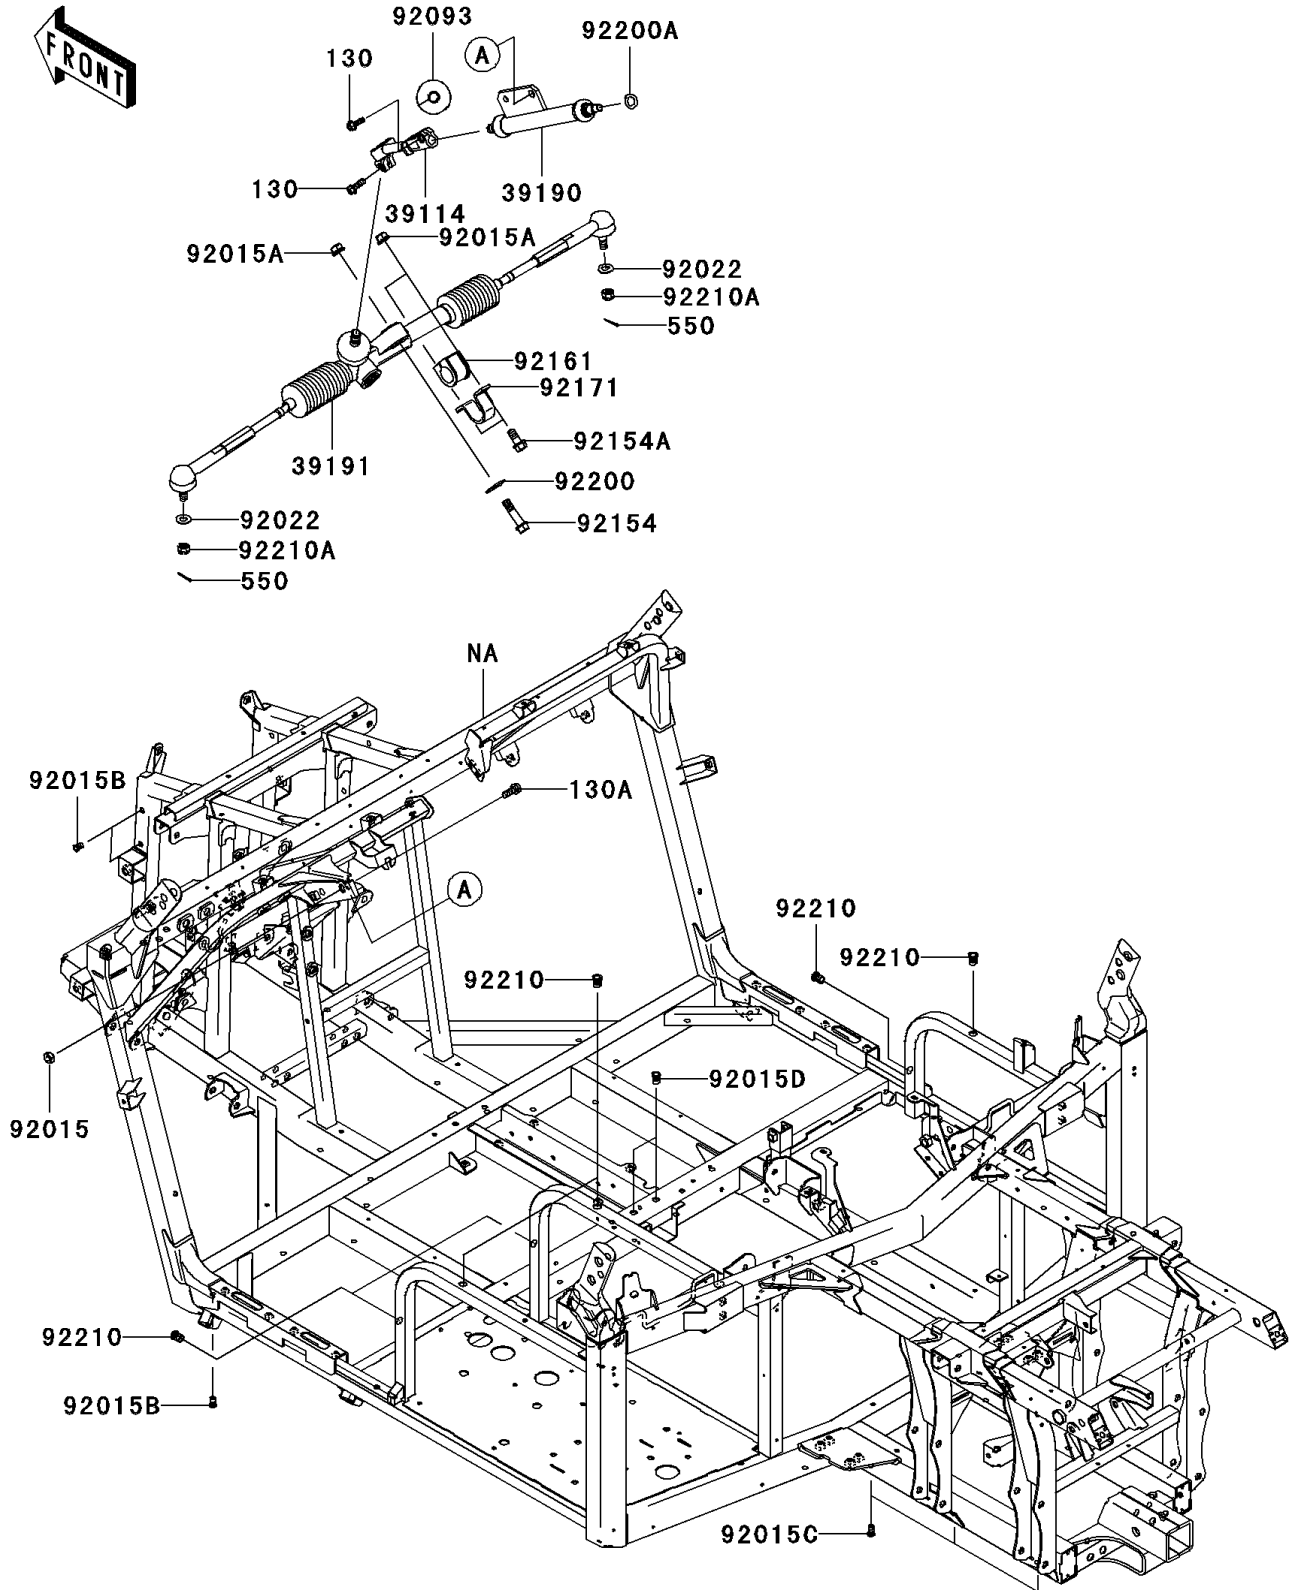

2008 Teryx® 750 4x4 PARTS DIAGRAM

Frame

F2120

2008 Teryx® 750 4x4 PARTS LIST

Frame

ITEM NAME	PART NUMBER	QUANTITY
BOLT-FLANGED,8X25 (Ref # 130)	130BB0825	1
BOLT-FLANGED,10X25 (Ref # 130A)	130BB1025	1
PIN-COTTER,3.0X25 (Ref # 550)	550AA3025	1
SHAFT-COMP-STRG (Ref # 39114)	39114-0011	1
SHAFT-ASSY-STEERING (Ref # 39190)	39190-0004	1
GEAR-ASSY-STEERING (Ref # 39191)	39191-0011	1
NUT,LOCK,10MM,BLACK (Ref # 92015)	92015-1189	1
NUT,LOCK,FLANGED,12MM (Ref # 92015A)	92015-1433	1
NUT,POP,6MM,L=15 (Ref # 92015B)	92015-1791	1
NUT,POP,6MM,L=16.5 (Ref # 92015C)	92015-1792	1
NUT,POP,8MM,L=16.5 (Ref # 92015D)	92015-1793	1
WASHER (Ref # 92022)	92022-1831	1
SEAL,STEERING SHAFT (Ref # 92093)	92093-0070	1
BOLT,FLANGED,12X60 (Ref # 92154)	92154-0072	1
BOLT,FLANGED,12X27 (Ref # 92154A)	92154-0073	1
DAMPER,STEERING GEAR (Ref # 92161)	92161-0506	1
CLAMP,STEERING GEAR (Ref # 92171)	92171-1866	1
WASHER,12.3X38X2.0 (Ref # 92200)	92200-0379	1
WASHER,15X25X1.6 (Ref # 92200A)	92200-0460	1
NUT,POP,10MM (Ref # 92210)	92210-0352	1
NUT,CASTLE,12MM (Ref # 92210A)	92210-0395	1